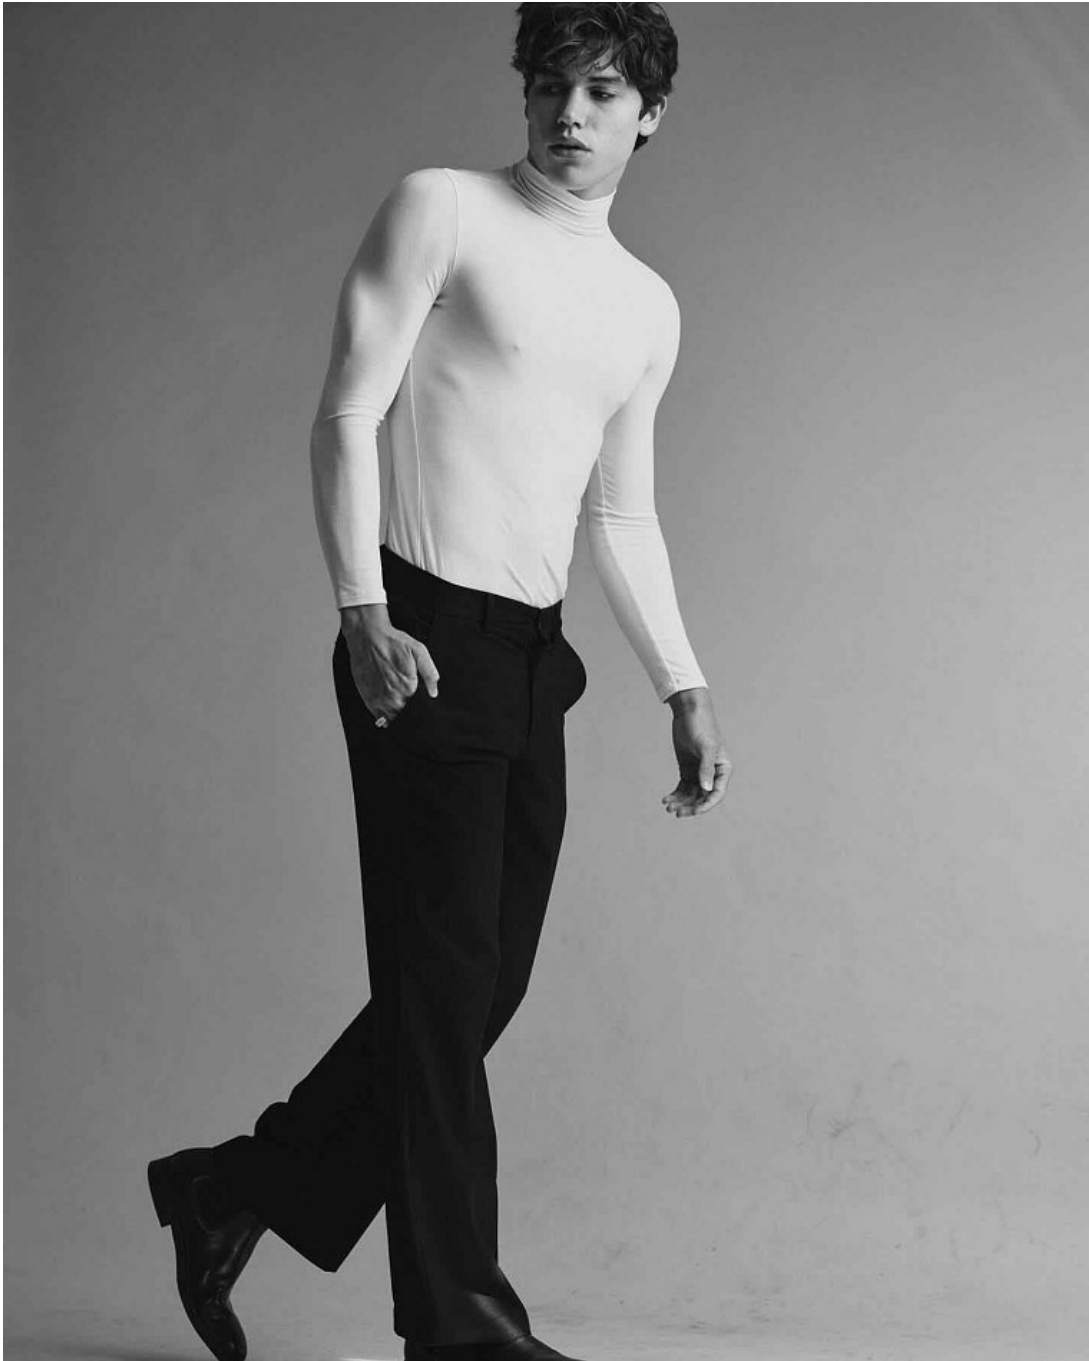

Addison Haney Height 6'1" | 185cm Suit 40" | 102cm R Shirt 33" | 84cm Waist 32" | 81cm
Inseam 32" | 81cm Shoe 11 US | 45.5 EU Hair Brown Eyes Hazel