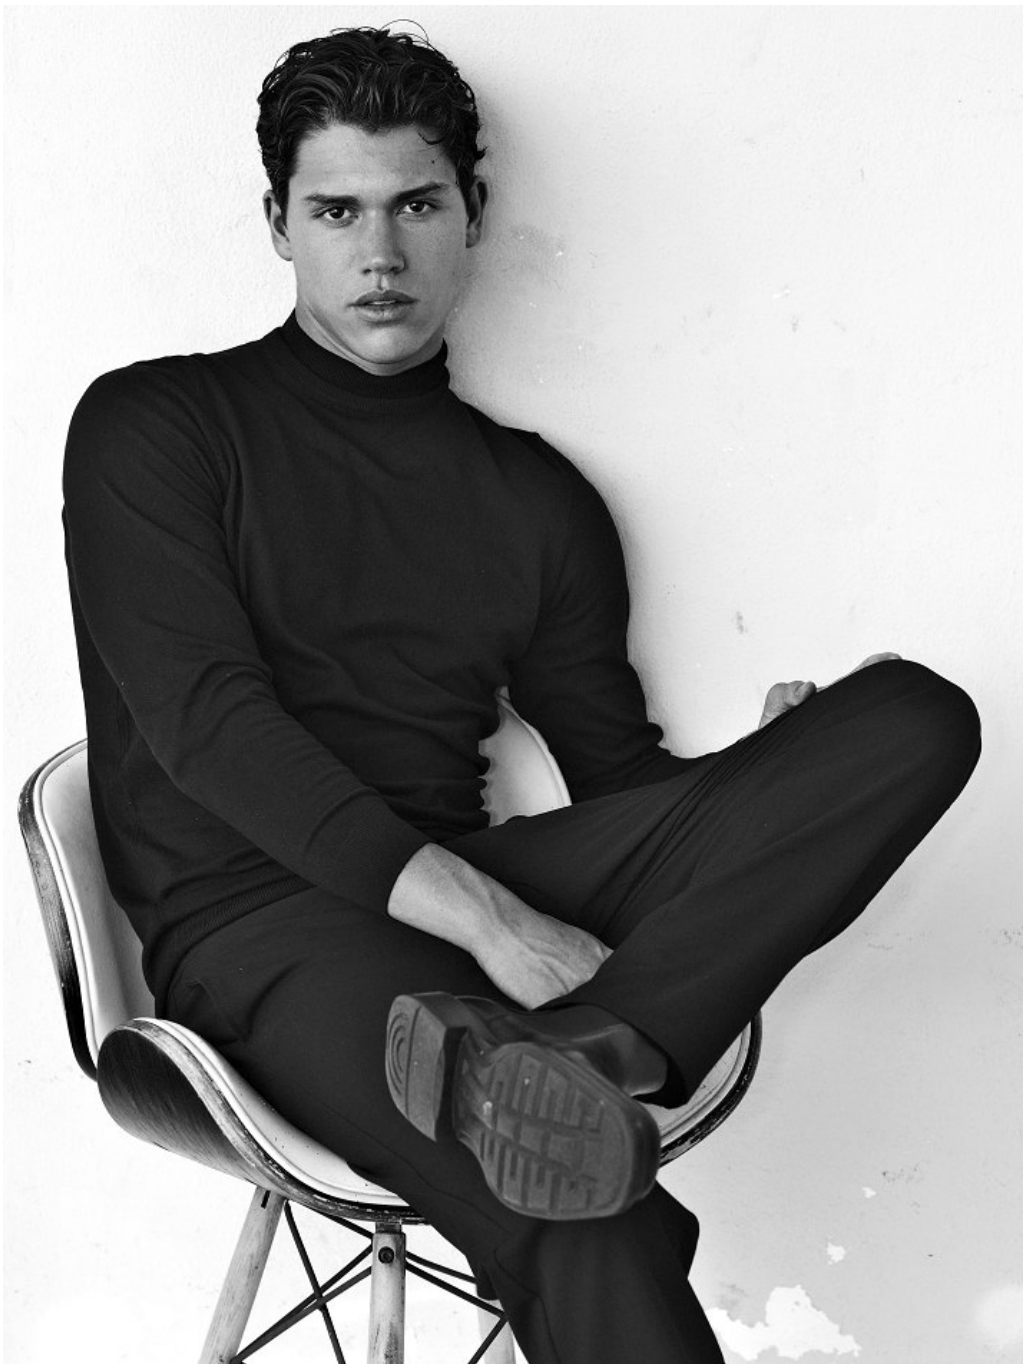

Addison Haney   Height 6'1" | 185cm   Suit 40" | 102cm R   Shirt 33" | 84cm   Waist 32" | 81cm
Inseam 32" | 81cm   Shoe 11 US | 45.5 EU   Hair Brown   Eyes Hazel