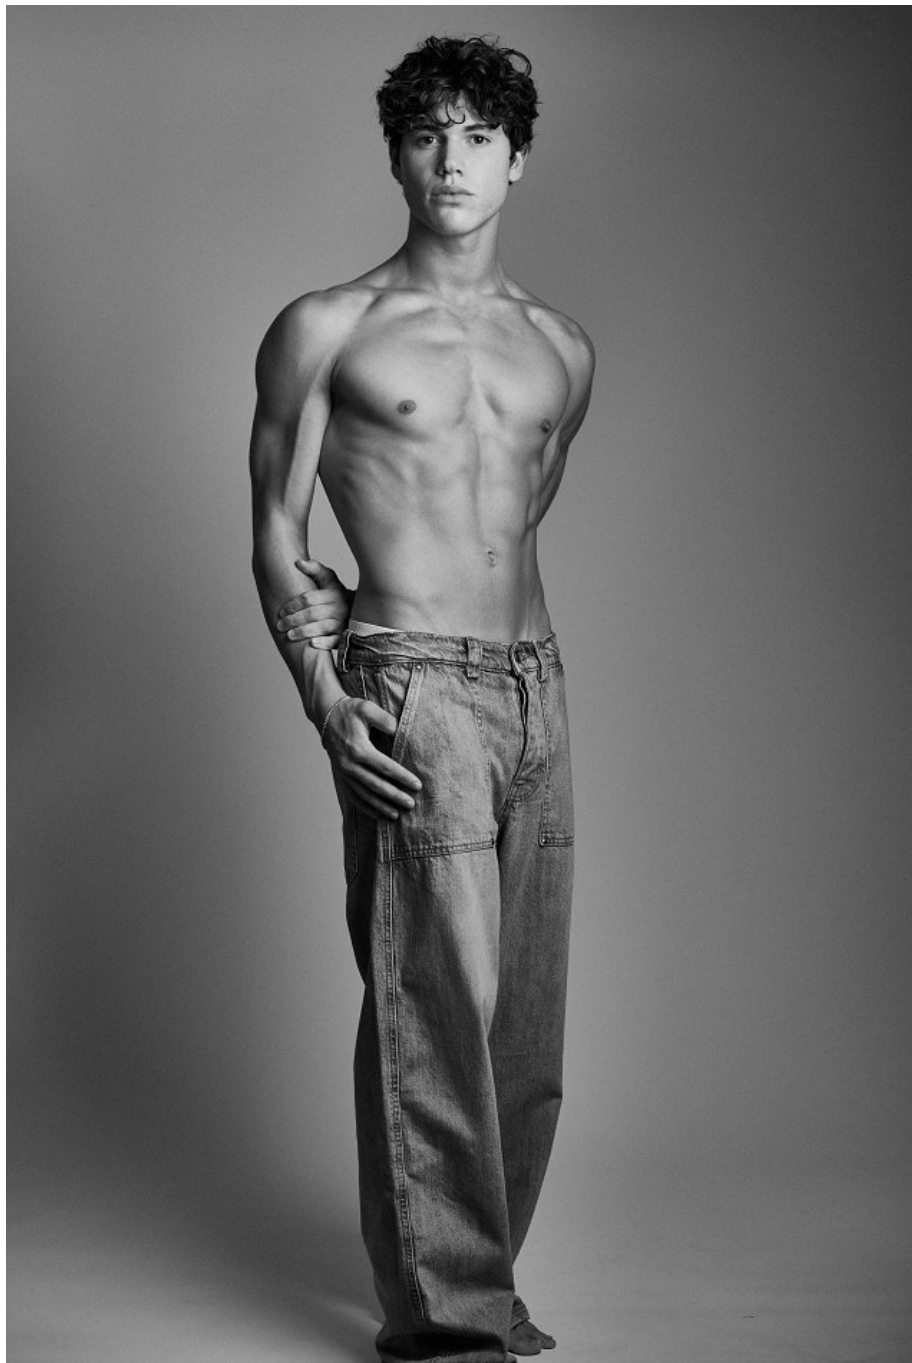

Addison Haney Height 6'1" | 185cm Suit 40" | 102cm R Shirt 33" | 84cm Waist 32" | 81cm
Inseam 32" | 81cm Shoe 11 US | 45.5 EU Hair Brown Eyes Hazel

Addison Haney Height 6'1" | 185cm Suit 40" | 102cm R Shirt 33" | 84cm Waist 32" | 81cm
Inseam 32" | 81cm Shoe 11 US | 45.5 EU Hair Brown Eyes Hazel

CGM
CAROLINE GLEASON
MANAGEMENT

Addison Haney Height 6'1" | 185cm Suit 40" | 102cm R Shirt 33" | 84cm Waist 32" | 81cm
Inseam 32" | 81cm Shoe 11 US | 45.5 EU Hair Brown Eyes Hazel

Addison Haney Height 6'1" | 185cm Suit 40" | 102cm R Shirt 33" | 84cm Waist 32" | 81cm
Inseam 32" | 81cm Shoe 11 US | 45.5 EU Hair Brown Eyes Hazel