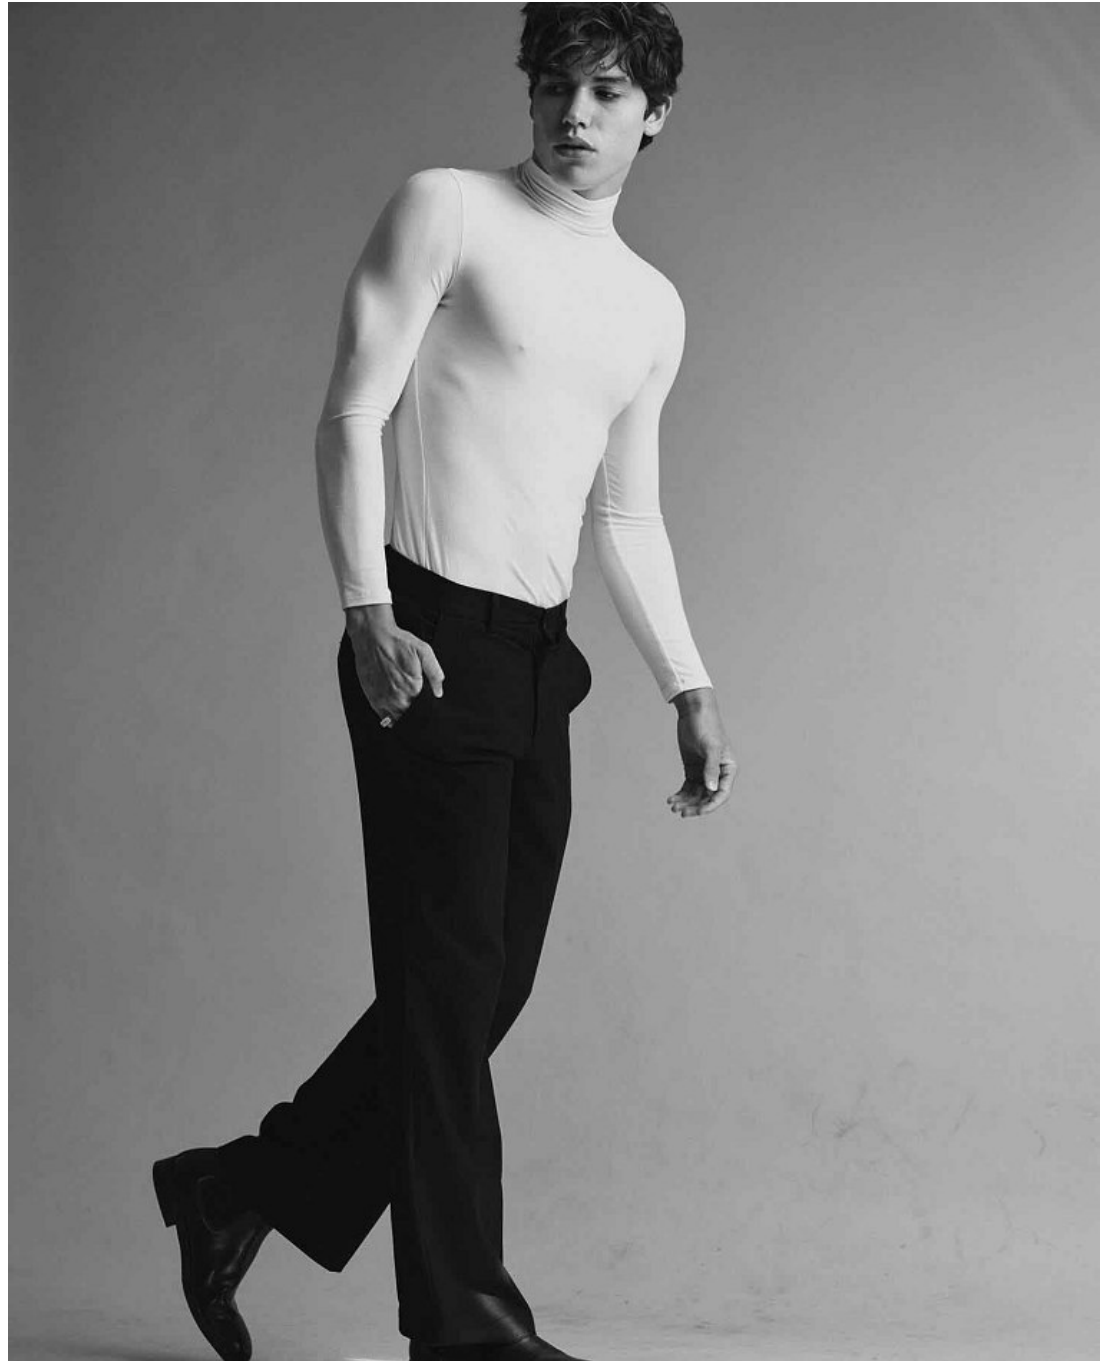

Addison Haney Height 6'1" | 185cm Suit 40" | 102cm R Shirt 33" | 84cm Waist 31" | 79cm
Inseam 32" | 81cm Shoe 11 US | 45.5 EU Hair Brown Eyes Hazel

Addison Haney Height 6'1" | 185cm Suit 40" | 102cm R Shirt 33" | 84cm Waist 31" | 79cm
Inseam 32" | 81cm Shoe 11 US | 45.5 EU Hair Brown Eyes Hazel