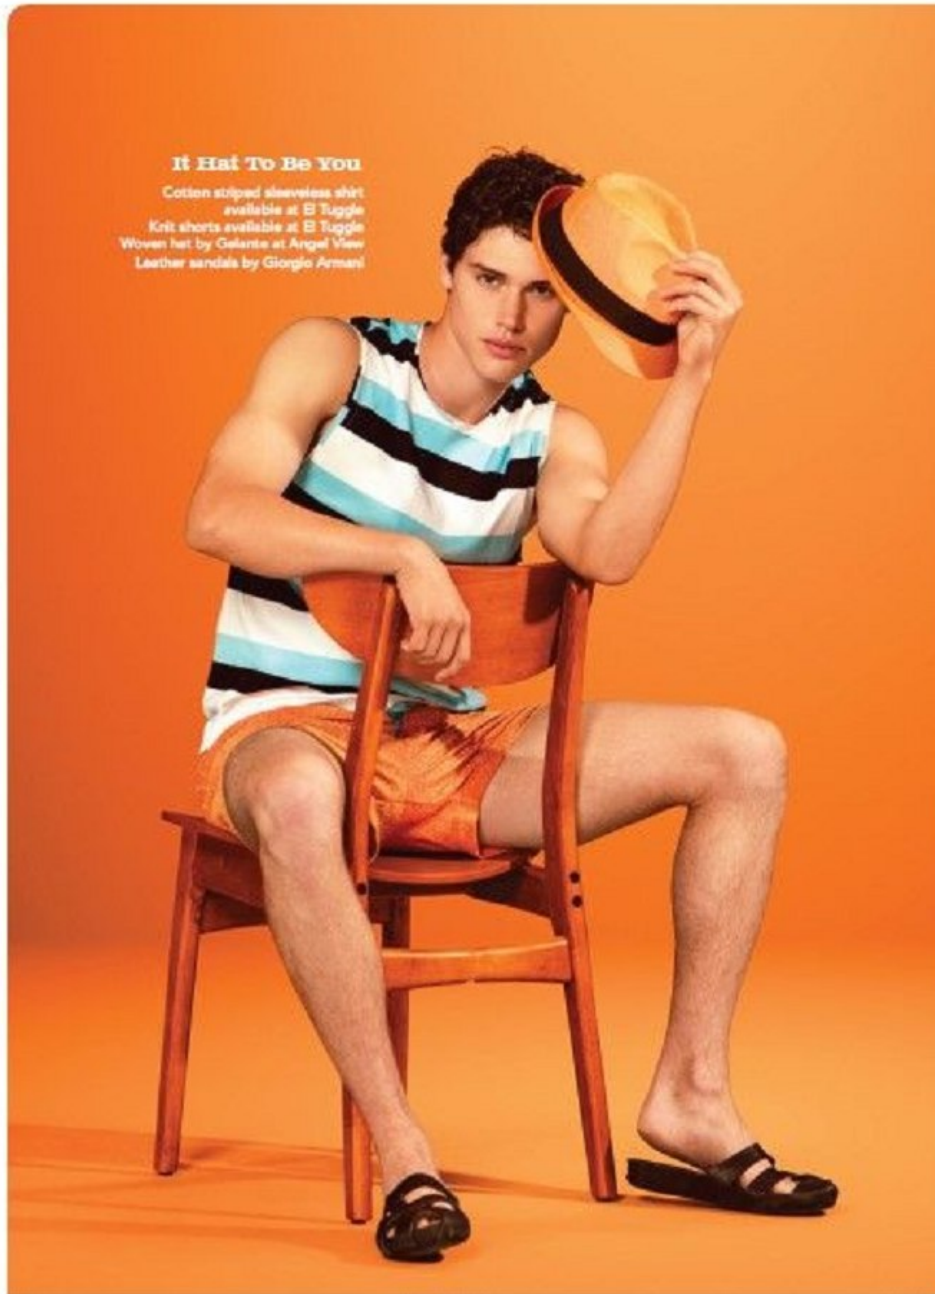

If Hat To Be You
Cotton striped sleeveless shirt
available at El Tuggle
Knit shorts available at El Tuggle
Woven hat by Calanta at Angel View
Leather sandals by Giorgio Armani

104

Qwick Magazine

Fall 25