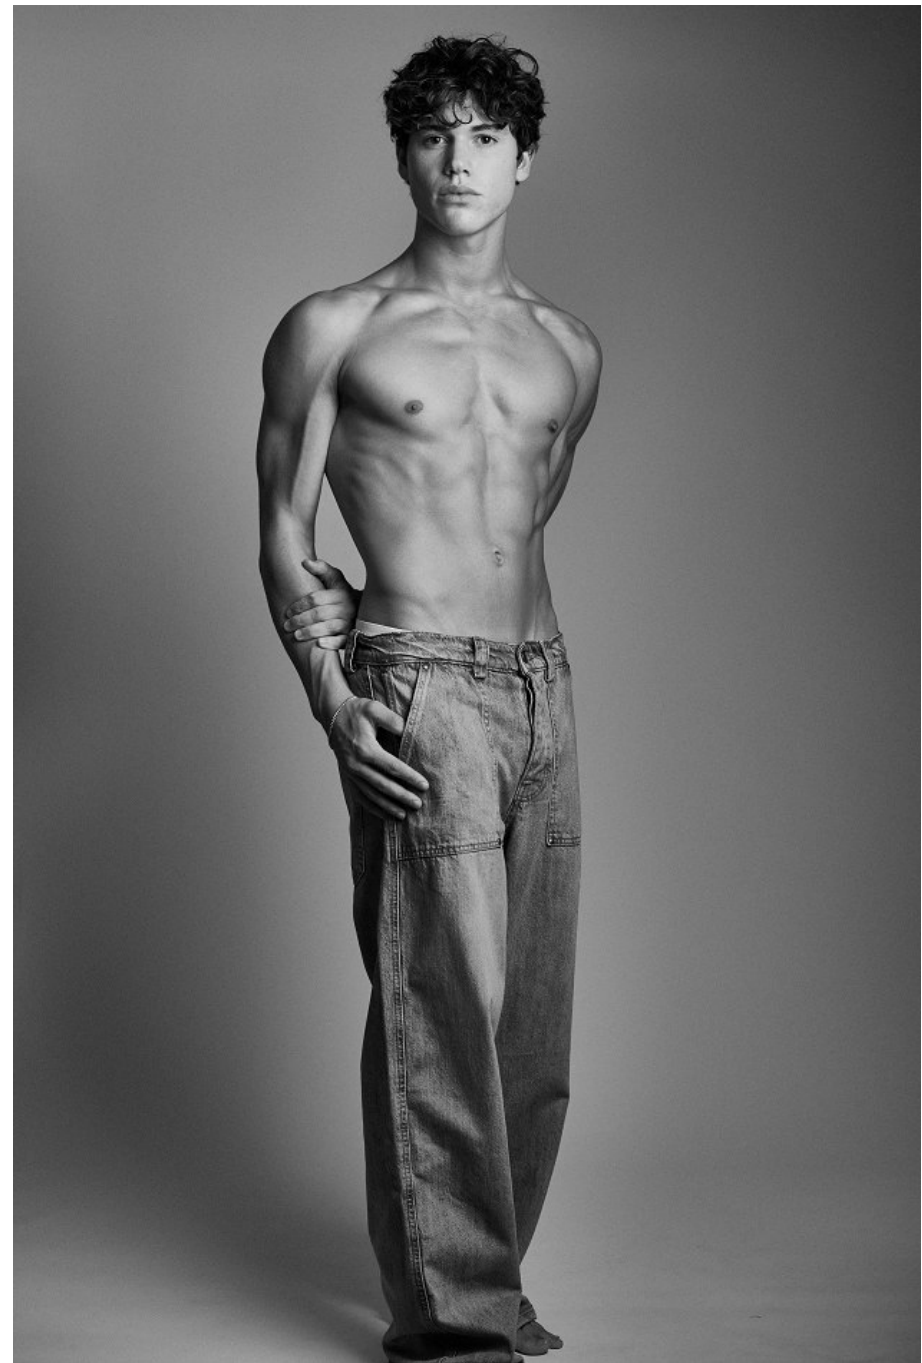

Addison Haney Height 6'1" | 185cm Suit 40" | 102cm R Shirt 33" | 84cm Waist 31" | 79cm
Inseam 32" | 81cm Shoe 11 US | 45.5 EU Hair Brown Eyes Hazel

Addison Haney Height 6'1" | 185cm Suit 40" | 102cm R Shirt 33" | 84cm Waist 31" | 79cm
Inseam 32" | 81cm Shoe 11 US | 45.5 EU Hair Brown Eyes Hazel