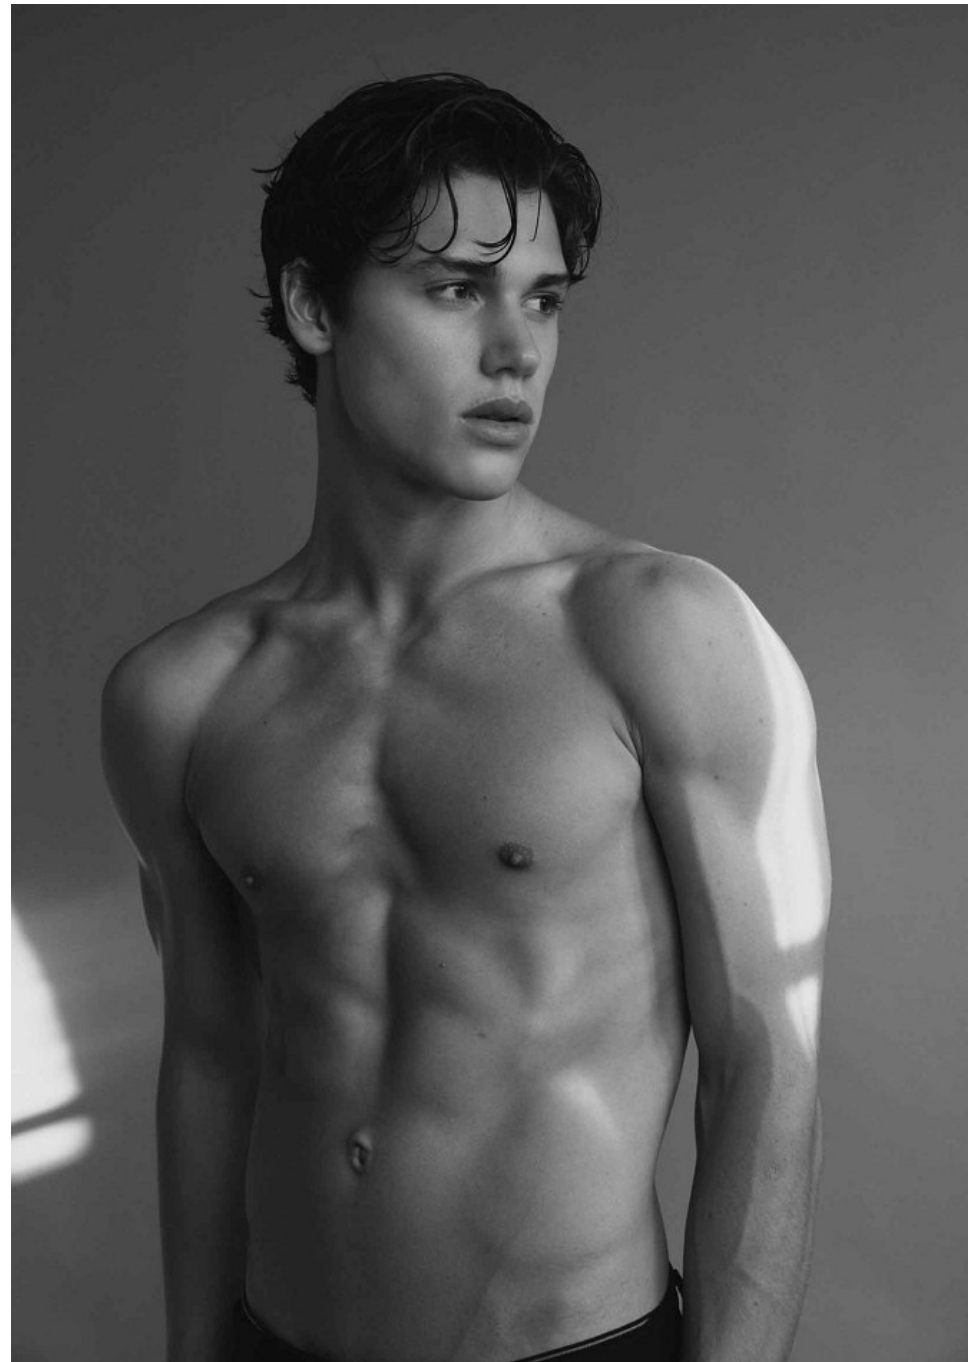

Addison Haney Height 6'1" | 185cm Suit 40" | 102cm R Shirt 33" | 84cm Waist 32" | 81cm
Inseam 32" | 81cm Shoe 11 US | 45.5 EU Hair Brown Eyes Hazel

Addison Haney Height 6'1" | 185cm Suit 40" | 102cm R Shirt 33" | 84cm Waist 32" | 81cm
Inseam 32" | 81cm Shoe 11 US | 45.5 EU Hair Brown Eyes Hazel

Bold and Beautiful
Cotton printed short sleeve shirt
and pants available at WI Stiles
Eyewear by Prototype
Belt by Gucci
Loafers by Steve Madden

Addison Haney Height 6'1" | 185cm Suit 40" | 102cm R Shirt 33" | 84cm Waist 32" | 81cm
Inseam 32" | 81cm Shoe 11 US | 45.5 EU Hair Brown Eyes Hazel

104

Qwick Magazine

Fall 25

Addison Haney Height 6'1" | 185cm Suit 40" | 102cm R Shirt 33" | 84cm Waist 32" | 81cm
 Inseam 32" | 81cm Shoe 11 US | 45.5 EU Hair Brown Eyes Hazel

CGM
 CAROLINE GLEASON
 MANAGEMENT