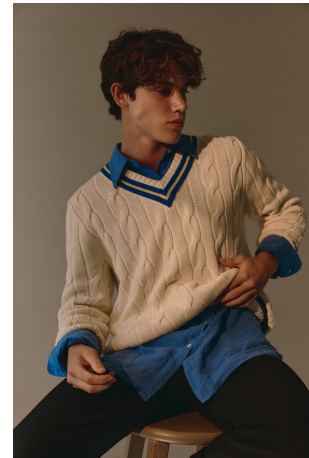

Addison Haney Height 6'1" | 185cm Suit 40" | 102cm R Shirt 33" | 84cm Waist 32" | 81cm
Inseam 32" | 81cm Shoe 11 US | 45.5 EU Hair Brown Eyes Hazel