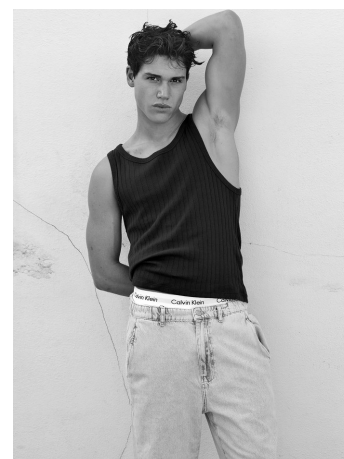

Model and beautiful  
Cotton printed about eleven shirt  
and pants available in US sizes  
Available in Printings  
and by hand  
London by Steve Madden

Addison Haney Height 6'1" | 185cm Suit 40" | 102cm R Shirt 33" | 84cm Waist 32" | 81cm  
Inseam 32" | 81cm Shoe 11 US | 45.5 EU Hair Brown Eyes Hazel

Addison Haney    Height 6'1" | 185cm    Suit 40" | 102cm R    Shirt 33" | 84cm    Waist 32" | 81cm  
Inseam 32" | 81cm    Shoe 11 US | 45.5 EU    Hair Brown    Eyes Hazel

Addison Haney Height 6'1" | 185cm Suit 40" | 102cm R Shirt 33" | 84cm Waist 32" | 81cm  
Inseam 32" | 81cm Shoe 11 US | 45.5 EU Hair Brown Eyes Hazel

Addison Haney   Height 6'1" | 185cm   Suit 40" | 102cm R   Shirt 33" | 84cm   Waist 32" | 81cm  
Inseam 32" | 81cm   Shoe 11 US | 45.5 EU   Hair Brown   Eyes Hazel