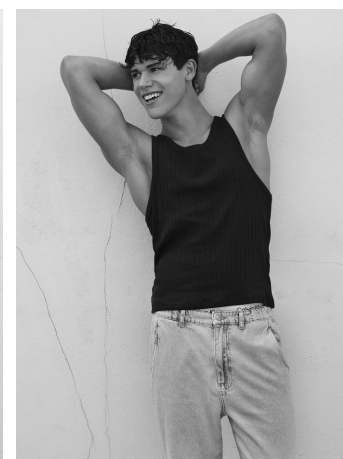

Model and beautiful  
Cotton printed about eleven shirt  
and pants available in US sizes  
Available in Printings  
and by hand  
London by Steve Madden

Addison Haney Height 6'1" | 185cm Suit 40" | 102cm R Shirt 33" | 84cm Waist 32" | 81cm  
Inseam 32" | 81cm Shoe 11 US | 45.5 EU Hair Brown Eyes Hazel

Addison Haney    Height 6'1" | 185cm    Suit 40" | 102cm R    Shirt 33" | 84cm    Waist 32" | 81cm  
Inseam 32" | 81cm    Shoe 11 US | 45.5 EU    Hair Brown    Eyes Hazel

Addison Haney Height 6'1" | 185cm Suit 40" | 102cm R Shirt 33" | 84cm Waist 32" | 81cm  
Inseam 32" | 81cm Shoe 11 US | 45.5 EU Hair Brown Eyes Hazel