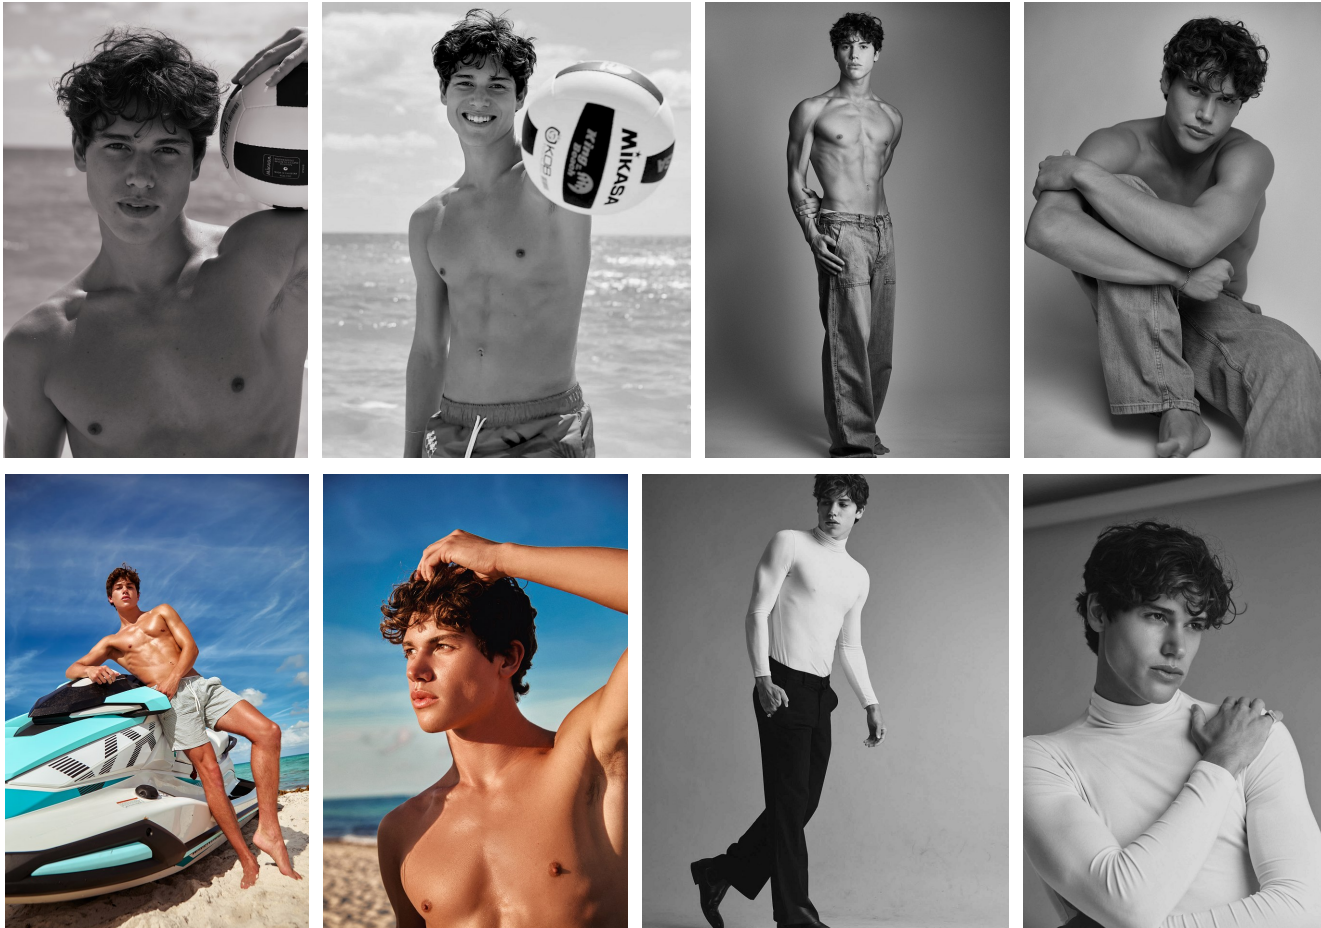

Model and beautiful  
Cotton printed about eleven shirt  
and pants available in US sizes  
Available in Printings  
and by hand  
London by Steve Madden

Addison Haney Height 6'1" | 185cm Suit 40" | 102cm R Shirt 33" | 84cm Waist 32" | 81cm  
Inseam 32" | 81cm Shoe 11 US | 45.5 EU Hair Brown Eyes Hazel

Addison Haney    Height 6'1" | 185cm    Suit 40" | 102cm R    Shirt 33" | 84cm    Waist 32" | 81cm  
Inseam 32" | 81cm    Shoe 11 US | 45.5 EU    Hair Brown    Eyes Hazel

Addison Haney Height 6'1" | 185cm Suit 40" | 102cm R Shirt 33" | 84cm Waist 32" | 81cm  
Inseam 32" | 81cm Shoe 11 US | 45.5 EU Hair Brown Eyes Hazel

Addison Haney   Height 6'1" | 185cm   Suit 40" | 102cm R   Shirt 33" | 84cm   Waist 32" | 81cm  
Inseam 32" | 81cm   Shoe 11 US | 45.5 EU   Hair Brown   Eyes Hazel