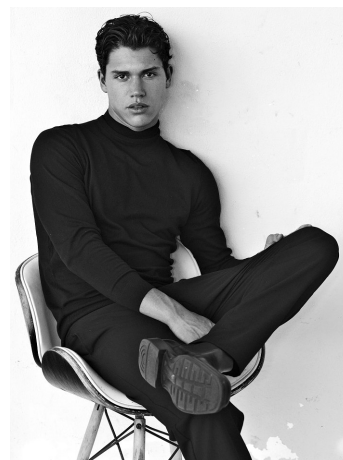

Model and beautiful  
Cotton printed about eleven shirt  
and pants available in US sizes  
Available in Printings  
and by hand  
London by Steve Madden

Addison Haney Height 6'1" | 185cm Suit 40" | 102cm R Shirt 33" | 84cm Waist 32" | 81cm  
Inseam 32" | 81cm Shoe 11 US | 45.5 EU Hair Brown Eyes Hazel

Addison Haney    Height 6'1" | 185cm    Suit 40" | 102cm R    Shirt 33" | 84cm    Waist 32" | 81cm  
Inseam 32" | 81cm    Shoe 11 US | 45.5 EU    Hair Brown    Eyes Hazel

Addison Haney Height 6'1" | 185cm Suit 40" | 102cm R Shirt 33" | 84cm Waist 32" | 81cm  
Inseam 32" | 81cm Shoe 11 US | 45.5 EU Hair Brown Eyes Hazel