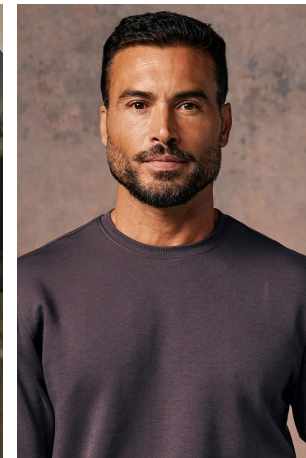

Chad Meihuizen Height 6'2" | 188cm Suit 42" | 106cm L Shirt 34" | 86cm Waist 32" | 81cm  
Inseam 32" | 81cm Shoe 12 US | 46.5 EU Hair Brown Eyes Brown

Chad Meihuizen    Height 6'2" | 188cm    Suit 42" | 106cm L    Shirt 34" | 86cm    Waist 32" | 81cm  
 Inseam 32" | 81cm    Shoe 12 US | 46.5 EU    Hair Brown    Eyes Brown