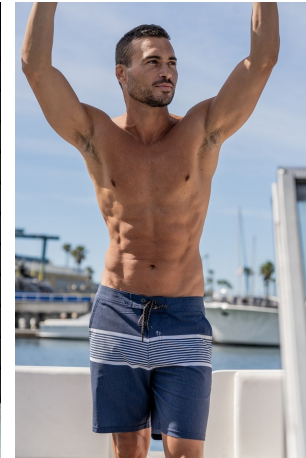

Chad Meihuizen Height 6'2" | 188cm Suit 42" | 106cm L Shirt 34" | 86cm Waist 32" | 81cm  
Inseam 32" | 81cm Shoe 12 US | 46.5 EU Hair Brown Eyes Brown

Chad Meihuizen    Height 6'2" | 188cm    Suit 42" | 106cm L    Shirt 34" | 86cm    Waist 32" | 81cm  
 Inseam 32" | 81cm    Shoe 12 US | 46.5 EU    Hair Brown    Eyes Brown