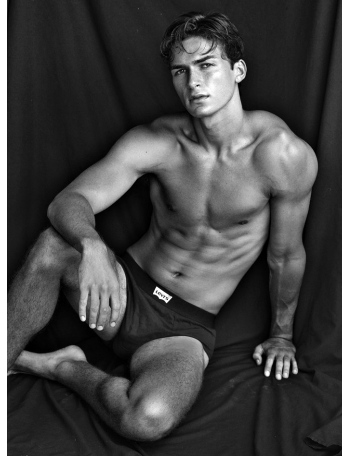

Trevor Rupich   Height 6'1" | 185cm   Suit 38" | 97cm R   Shirt 34" | 86cm   Waist 32" | 81cm  
Inseam 32" | 81cm   Shoe 11.5 US | 46 EU   Hair Brown   Eyes Green

**CGM**  
CAROLINE GLEASON  
MANAGEMENT

Trevor Rupich Height 6'1" | 185cm Suit 38" | 97cm R Shirt 34" | 86cm Waist 32" | 81cm  
Inseam 32" | 81cm Shoe 11.5 US | 46 EU Hair Brown Eyes Green

Trevor Rupich   Height 6'1" | 185cm   Suit 38" | 97cm R   Shirt 34" | 86cm   Waist 32" | 81cm  
Inseam 32" | 81cm   Shoe 11.5 US | 46 EU   Hair Brown   Eyes Green