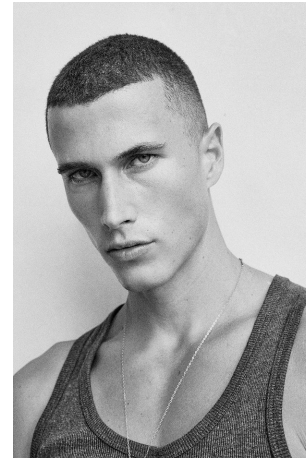

face the winter.

Bomboogie

Aberdeen jacket.

Keltan Lawler Height 6'1.5" | 186cm Suit 40" | 101cm R Shirt 34" | 86cm Waist 32" | 81cm  
Inseam 32" | 81cm Shoe 11 US | 45 EU Hair Brown Eyes Green | Blue

**CGM**  
CAROLINE GLEASON  
MANAGEMENT

Keltan Lawler Height 6'1.5" | 186cm Suit 40" | 101cm R Shirt 34" | 86cm Waist 32" | 81cm  
Inseam 32" | 81cm Shoe 11 US | 45 EU Hair Brown Eyes Green | Blue

Keltan Lawler Height 6'1.5" | 186cm Suit 40" | 101cm R Shirt 34" | 86cm Waist 32" | 81cm  
Inseam 32" | 81cm Shoe 11 US | 45 EU Hair Brown Eyes Green | Blue