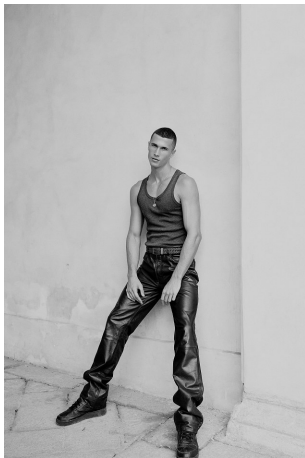

face the winter.

Bomboogie

Aberdeen jacket.

Keltan Lawler Height 6'1.5" | 186cm Suit 40" | 101cm R Shirt 34" | 86cm Waist 32" | 81cm  
Inseam 32" | 81cm Shoe 11 US | 45 EU Hair Brown Eyes Green | Blue

**CGM**  
CAROLINE GLEASON  
MANAGEMENT

Keltan Lawler Height 6'1.5" | 186cm Suit 40" | 101cm R Shirt 34" | 86cm Waist 32" | 81cm  
Inseam 32" | 81cm Shoe 11 US | 45 EU Hair Brown Eyes Green | Blue

Keltan Lawler Height 6'1.5" | 186cm Suit 40" | 101cm R Shirt 34" | 86cm Waist 32" | 81cm  
 Inseam 32" | 81cm Shoe 11 US | 45 EU Hair Brown Eyes Green | Blue