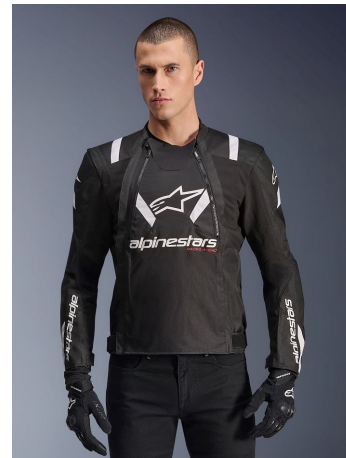

face the winter.

Bomboogie

Aberdeen jacket.

Keltan Lawler Height 6'1.5" | 186cm Suit 40" | 101cm R Shirt 34" | 86cm Waist 32" | 81cm  
Inseam 32" | 81cm Shoe 11 US | 45 EU Hair Brown Eyes Green | Blue

**CGM**  
CAROLINE GLEASON  
MANAGEMENT

Keltan Lawler Height 6'1.5" | 186cm Suit 40" | 101cm R Shirt 34" | 86cm Waist 32" | 81cm  
Inseam 32" | 81cm Shoe 11 US | 45 EU Hair Brown Eyes Green | Blue

Keltan Lawler Height 6'1.5" | 186cm Suit 40" | 101cm R Shirt 34" | 86cm Waist 32" | 81cm  
Inseam 32" | 81cm Shoe 11 US | 45 EU Hair Brown Eyes Green | Blue