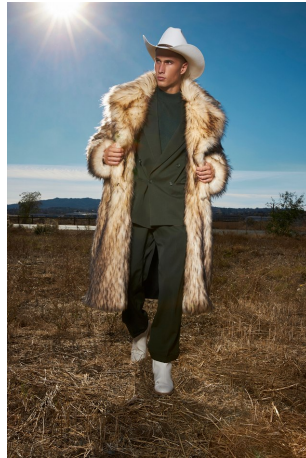

Keltan Lawler Height 6'1.5" | 186cm Suit 40" | 101cm R Shirt 34" | 86cm Waist 32" | 81cm
Inseam 32" | 81cm Shoe 11 US | 45 EU Hair Brown Eyes Green | Blue