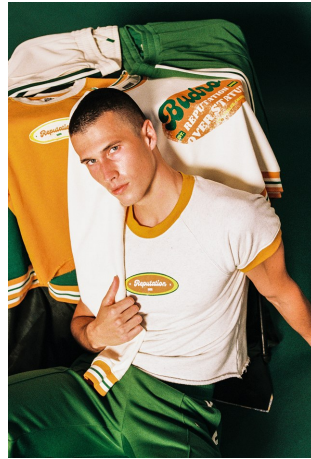

face the winter.

Bomboogie

Aberdeen jacket.

Keltan Lawler Height 6'1.5" | 186cm Suit 40" | 101cm R Shirt 34" | 86cm Waist 32" | 81cm  
Inseam 32" | 81cm Shoe 11 US | 45 EU Hair Brown Eyes Green | Blue

**CGM**  
CAROLINE GLEASON  
MANAGEMENT

Keltan Lawler Height 6'1.5" | 186cm Suit 40" | 101cm R Shirt 34" | 86cm Waist 32" | 81cm  
Inseam 32" | 81cm Shoe 11 US | 45 EU Hair Brown Eyes Green | Blue

Keltan Lawler Height 6'1.5" | 186cm Suit 40" | 101cm R Shirt 34" | 86cm Waist 32" | 81cm  
 Inseam 32" | 81cm Shoe 11 US | 45 EU Hair Brown Eyes Green | Blue