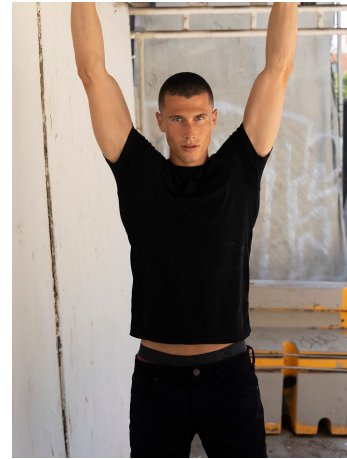

face the winter.

Bomboogie

Aberdeen jacket.

Keltan Lawler Height 6'1.5" | 186cm Suit 40" | 101cm R Shirt 34" | 86cm Waist 32" | 81cm  
Inseam 32" | 81cm Shoe 11 US | 45 EU Hair Brown Eyes Green | Blue

**CGM**  
CAROLINE GLEASON  
MANAGEMENT

Keltan Lawler Height 6'1.5" | 186cm Suit 40" | 101cm R Shirt 34" | 86cm Waist 32" | 81cm  
Inseam 32" | 81cm Shoe 11 US | 45 EU Hair Brown Eyes Green | Blue

Keltan Lawler Height 6'1.5" | 186cm Suit 40" | 101cm R Shirt 34" | 86cm Waist 32" | 81cm  
 Inseam 32" | 81cm Shoe 11 US | 45 EU Hair Brown Eyes Green | Blue