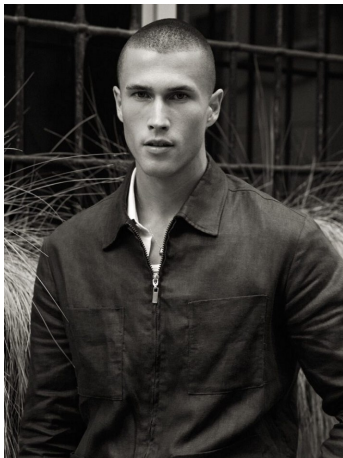

face the winter.

Bomboogie

Aberdeen jacket.

Keltan Lawler Height 6'1.5" | 186cm Suit 40" | 101cm R Shirt 34" | 86cm Waist 32" | 81cm  
Inseam 32" | 81cm Shoe 11 US | 45 EU Hair Brown Eyes Green | Blue

**CGM**  
CAROLINE GLEASON  
MANAGEMENT

Keltan Lawler Height 6'1.5" | 186cm Suit 40" | 101cm R Shirt 34" | 86cm Waist 32" | 81cm  
Inseam 32" | 81cm Shoe 11 US | 45 EU Hair Brown Eyes Green | Blue

Keltan Lawler Height 6'1.5" | 186cm Suit 40" | 101cm R Shirt 34" | 86cm Waist 32" | 81cm  
Inseam 32" | 81cm Shoe 11 US | 45 EU Hair Brown Eyes Green | Blue