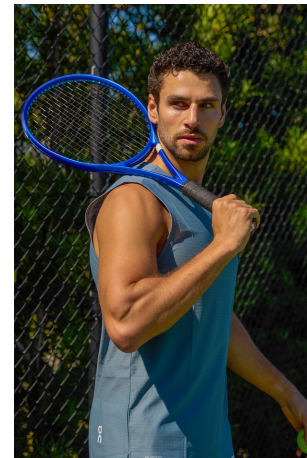

Gabe Sadowsky Height 6'2" | 188cm Suit 42" | 106cm L Shirt 35" | 89cm Waist 32" | 81cm
Inseam 32" | 81cm Shoe 12 US | 46.5 EU Hair Brown Eyes Green

Gabe Sadowsky Height 6'2" | 188cm Suit 42" | 106cm L Shirt 35" | 89cm Waist 32" | 81cm
 Inseam 32" | 81cm Shoe 12 US | 46.5 EU Hair Brown Eyes Green