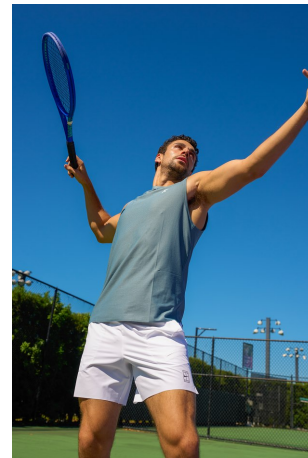

Gabe Sadowsky Height 6'2" | 188cm Suit 42" | 106cm L Shirt 35" | 89cm Waist 32" | 81cm
Inseam 32" | 81cm Shoe 12 US | 46.5 EU Hair Brown Eyes Green

Gabe Sadowsky Height 6'2" | 188cm Suit 42" | 106cm L Shirt 35" | 89cm Waist 32" | 81cm
 Inseam 32" | 81cm Shoe 12 US | 46.5 EU Hair Brown Eyes Green