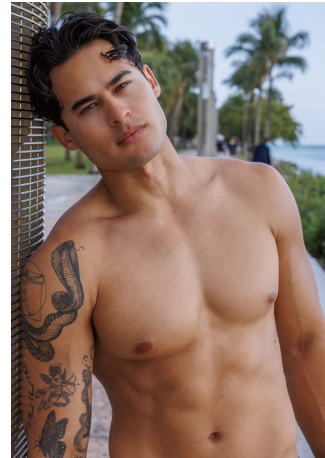

Noah Steinbuch Height 6'0" | 183cm Suit 41" | 104cm R Shirt 36" | 92cm Waist 32" | 81cm
 Inseam 32" | 81cm Shoe 10.5 US | 44.5 EU Hair Black Eyes Brown

Noah Steinbuch Height 6'0" | 183cm Suit 41" | 104cm R Shirt 36" | 92cm Waist 32" | 81cm
Inseam 32" | 81cm Shoe 10.5 US | 44.5 EU Hair Black Eyes Brown