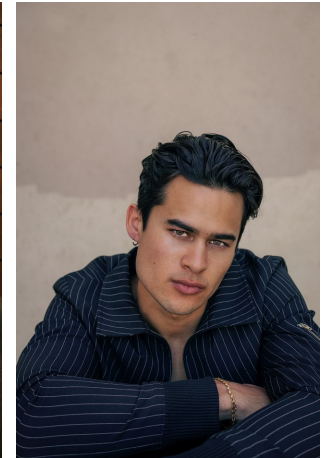

Noah Steinbuch Height 6'0" | 183cm Suit 41" | 104cm R Shirt 36" | 92cm Waist 32" | 81cm
 Inseam 32" | 81cm Shoe 10.5 US | 44.5 EU Hair Black Eyes Brown

Noah Steinbuch Height 6'0" | 183cm Suit 41" | 104cm R Shirt 36" | 92cm Waist 32" | 81cm
Inseam 32" | 81cm Shoe 10.5 US | 44.5 EU Hair Black Eyes Brown