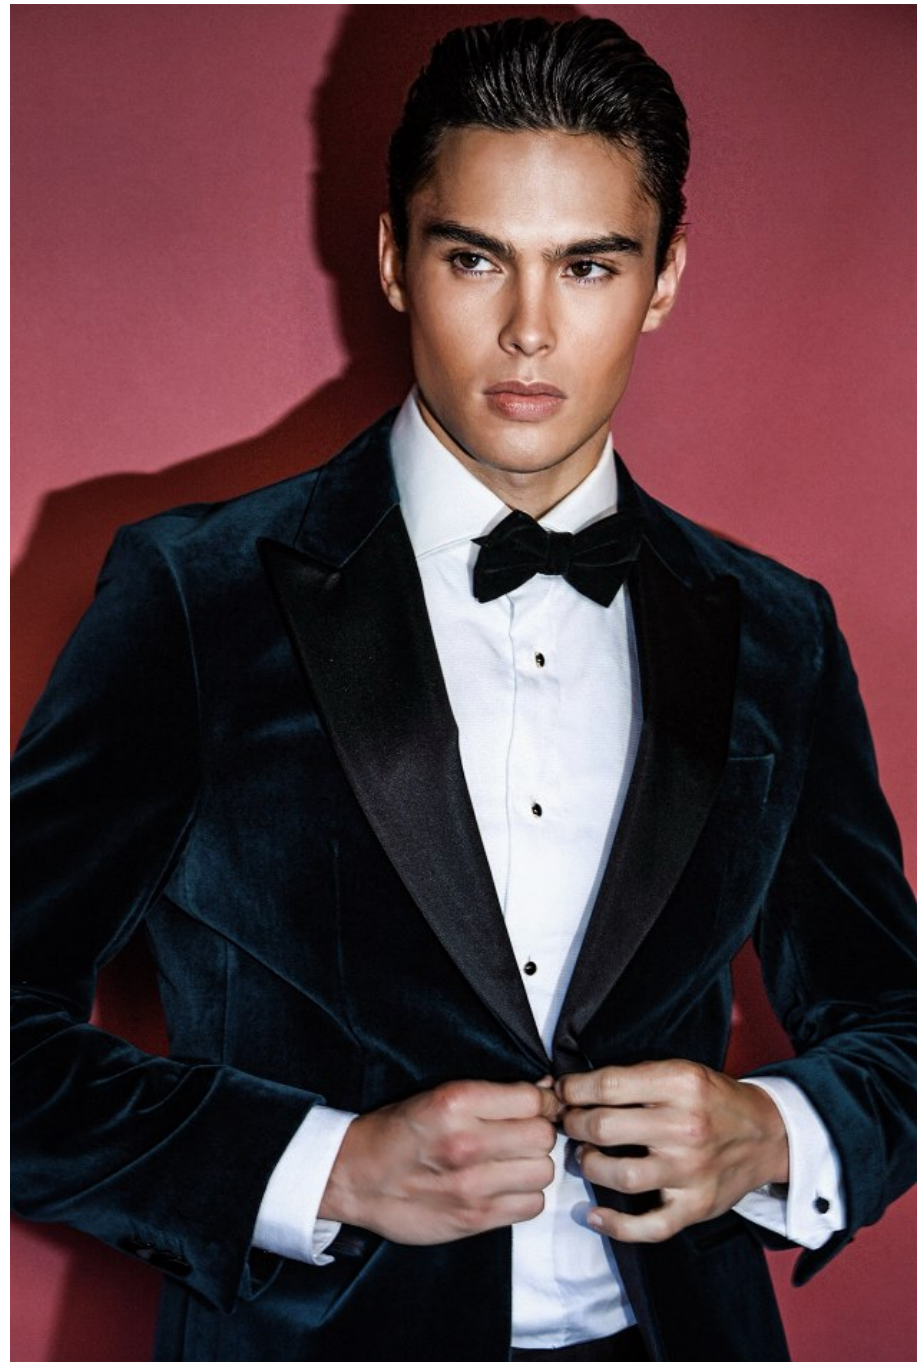

CGM
CAROLINE GLEASON
MANAGEMENT

Jared Scott Height 6'2" | 188cm Suit 38" | 97cm R Shirt 33" | 84cm Waist 32" | 81cm
Inseam 32" | 81cm Shoe 10.5 US | 44.5 EU Hair Brown Eyes Brown

Jared Scott Height 6'2" | 188cm Suit 38" | 97cm R Shirt 33" | 84cm Waist 32" | 81cm
Inseam 32" | 81cm Shoe 10.5 US | 44.5 EU Hair Brown Eyes Brown