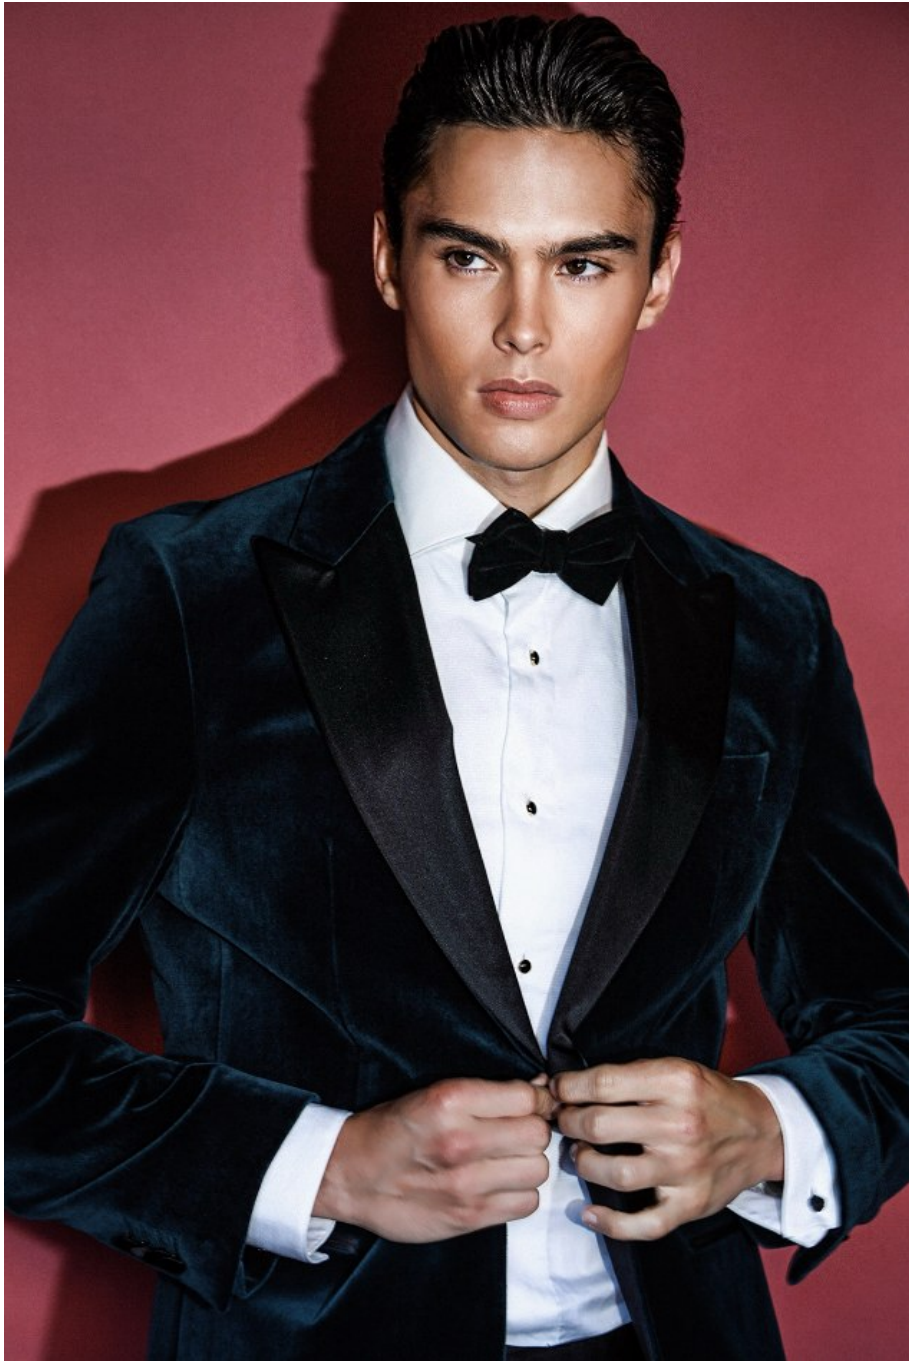

Jared Scott Height 6'2" | 188cm Suit 38" | 97cm R Shirt 33" | 84cm Waist 32" | 81cm
Inseam 32" | 81cm Shoe 10.5 US | 44.5 EU Hair Brown Eyes Brown

Jared Scott Height 6'2" | 188cm Suit 38" | 97cm R Shirt 33" | 84cm Waist 32" | 81cm
Inseam 32" | 81cm Shoe 10.5 US | 44.5 EU Hair Brown Eyes Brown

Jared Scott Height 6'2" | 188cm Suit 38" | 97cm R Shirt 33" | 84cm Waist 32" | 81cm
Inseam 32" | 81cm Shoe 10.5 US | 44.5 EU Hair Brown Eyes Brown

BOYS
BOYSBOYS
BOYS

10

Jared Scott Height 6'2" | 188cm Suit 38" | 97cm R Shirt 33" | 84cm Waist 32" | 81cm
Inseam 32" | 81cm Shoe 10.5 US | 44.5 EU Hair Brown Eyes Brown

CGM
CAROLINE GLEASON
MANAGEMENT

Jared Scott Height 6'2" | 188cm Suit 38" | 97cm R Shirt 33" | 84cm Waist 32" | 81cm
Inseam 32" | 81cm Shoe 10.5 US | 44.5 EU Hair Brown Eyes Brown

Jared Scott Height 6'2" | 188cm Suit 38" | 97cm R Shirt 33" | 84cm Waist 32" | 81cm
Inseam 32" | 81cm Shoe 10.5 US | 44.5 EU Hair Brown Eyes Brown