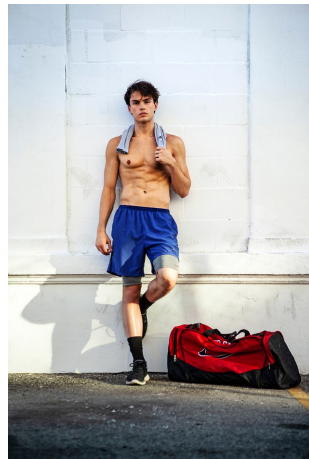

Jared Scott Height 6'2" | 188cm Suit 38" | 97cm R Shirt 33" | 84cm Waist 32" | 81cm
 Inseam 32" | 81cm Shoe 10.5 US | 44.5 EU Hair Brown Eyes Brown

Jared Scott Height 6'2" | 188cm Suit 38" | 97cm R Shirt 33" | 84cm Waist 32" | 81cm
 Inseam 32" | 81cm Shoe 10.5 US | 44.5 EU Hair Brown Eyes Brown