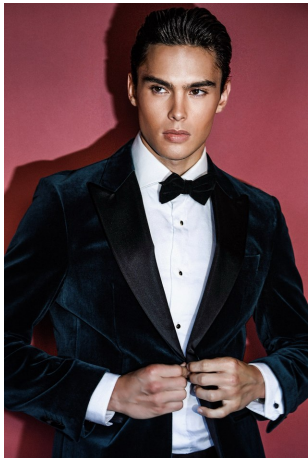

Jared Scott Height 6'2" | 188cm Suit 38" | 97cm R Shirt 33" | 84cm Waist 32" | 81cm
 Inseam 32" | 81cm Shoe 10.5 US | 44.5 EU Hair Brown Eyes Brown

Jared Scott Height 6'2" | 188cm Suit 38" | 97cm R Shirt 33" | 84cm Waist 32" | 81cm
 Inseam 32" | 81cm Shoe 10.5 US | 44.5 EU Hair Brown Eyes Brown