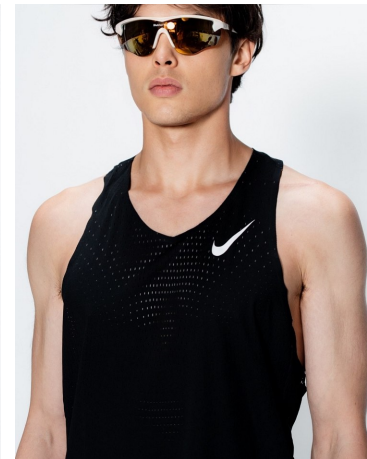

Jared Scott Height 6'2" | 188cm Suit 38" | 97cm R Shirt 33" | 84cm Waist 32" | 81cm
 Inseam 32" | 81cm Shoe 10.5 US | 44.5 EU Hair Brown Eyes Brown

Jared Scott Height 6'2" | 188cm Suit 38" | 97cm R Shirt 33" | 84cm Waist 32" | 81cm
 Inseam 32" | 81cm Shoe 10.5 US | 44.5 EU Hair Brown Eyes Brown