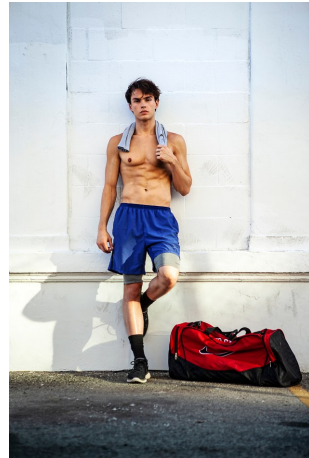

Jared Scott Height 6'2" | 188cm Suit 40" | 102cm L Shirt 16" | 41cm Waist 31" | 79cm
Inseam 32" | 81cm Shoe 10.5 US | 44.5 EU Hair Brown Eyes Brown

Jared Scott Height 6'2" | 188cm Suit 40" | 102cm L Shirt 16" | 41cm Waist 31" | 79cm
 Inseam 32" | 81cm Shoe 10.5 US | 44.5 EU Hair Brown Eyes Brown

CGM
CAROLINE GLEASON
MANAGEMENT

Jared Scott Height 6'2" | 188cm Suit 40" | 102cm L Shirt 16" | 41cm Waist 31" | 79cm
Inseam 32" | 81cm Shoe 10.5 US | 44.5 EU Hair Brown Eyes Brown

CGM
CAROLINE GLEASON
MANAGEMENT