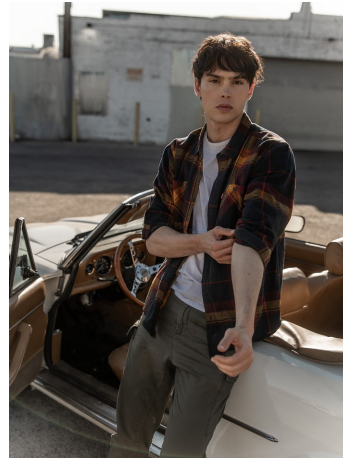

Jared Scott Height 6'2" | 188cm Suit 38" | 97cm R Shirt 33" | 84cm Waist 32" | 81cm
Inseam 32" | 81cm Shoe 10.5 US | 44.5 EU Hair Brown Eyes Brown

CGM
CAROLINE GLEASON
MANAGEMENT

Jared Scott Height 6'2" | 188cm Suit 38" | 97cm R Shirt 33" | 84cm Waist 32" | 81cm
Inseam 32" | 81cm Shoe 10.5 US | 44.5 EU Hair Brown Eyes Brown

Jared Scott Height 6'2" | 188cm Suit 38" | 97cm R Shirt 33" | 84cm Waist 32" | 81cm
Inseam 32" | 81cm Shoe 10.5 US | 44.5 EU Hair Brown Eyes Brown

Jared Scott Height 6'2" | 188cm Suit 38" | 97cm R Shirt 33" | 84cm Waist 32" | 81cm
Inseam 32" | 81cm Shoe 10.5 US | 44.5 EU Hair Brown Eyes Brown