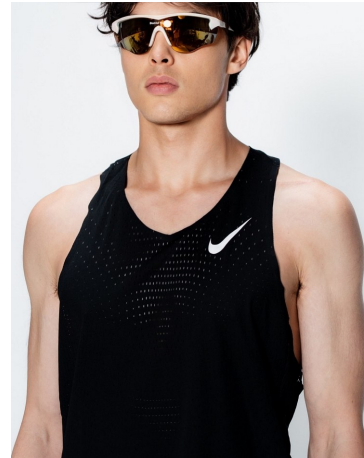

Jared Scott Height 6'2" | 188cm Suit 38" | 97cm R Shirt 33" | 84cm Waist 32" | 81cm
Inseam 32" | 81cm Shoe 10.5 US | 44.5 EU Hair Brown Eyes Brown

CGM
CAROLINE GLEASON
MANAGEMENT

Jared Scott Height 6'2" | 188cm Suit 38" | 97cm R Shirt 33" | 84cm Waist 32" | 81cm
Inseam 32" | 81cm Shoe 10.5 US | 44.5 EU Hair Brown Eyes Brown

Jared Scott Height 6'2" | 188cm Suit 38" | 97cm R Shirt 33" | 84cm Waist 32" | 81cm
Inseam 32" | 81cm Shoe 10.5 US | 44.5 EU Hair Brown Eyes Brown

Jared Scott Height 6'2" | 188cm Suit 38" | 97cm R Shirt 33" | 84cm Waist 32" | 81cm
Inseam 32" | 81cm Shoe 10.5 US | 44.5 EU Hair Brown Eyes Brown