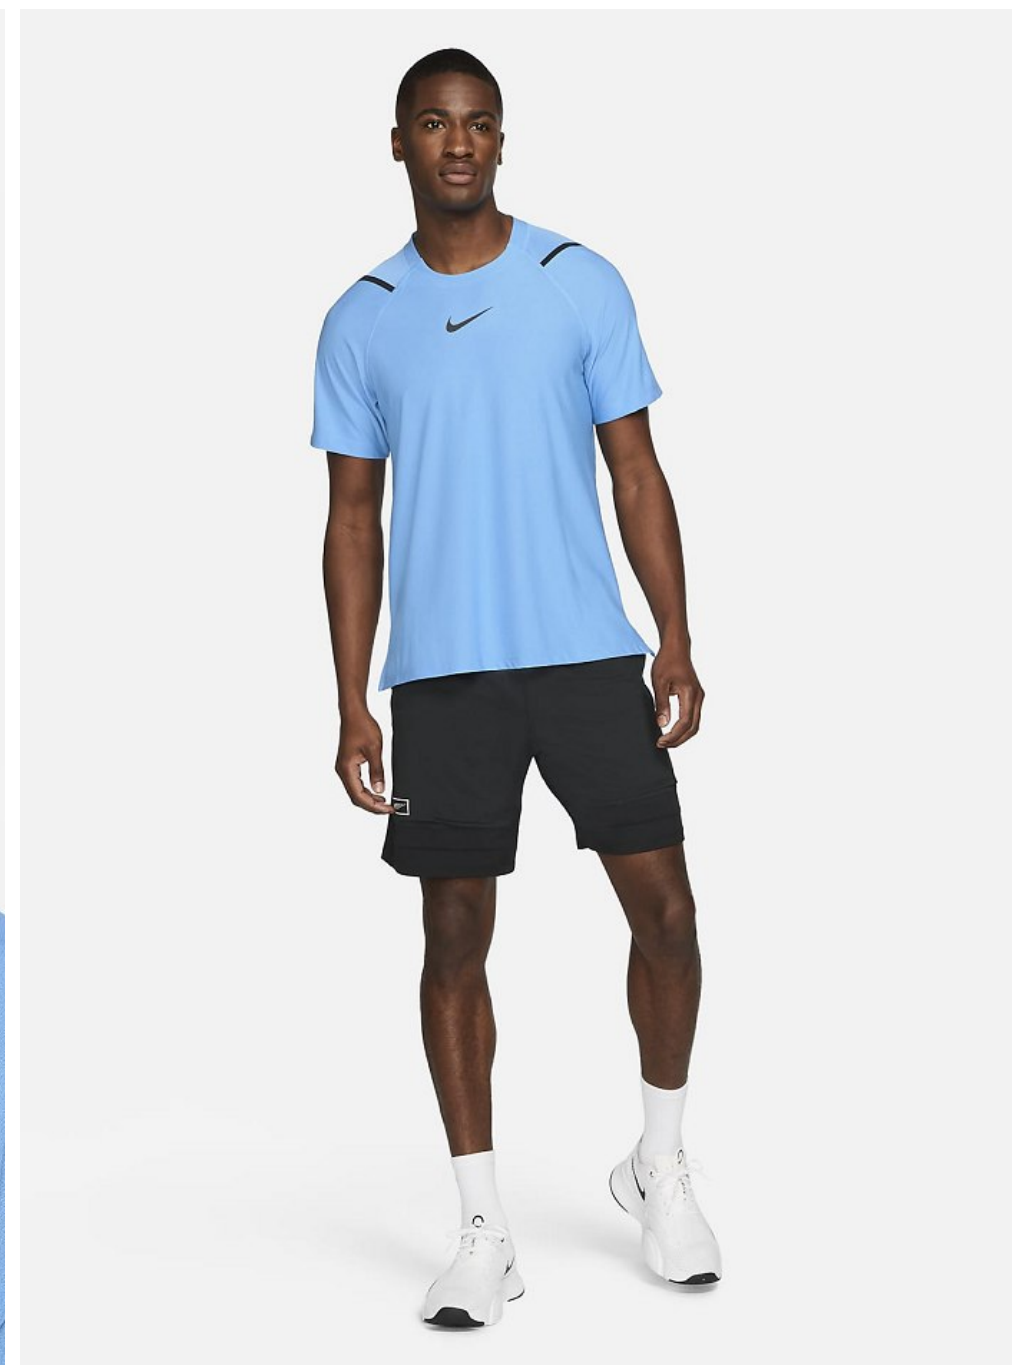

Matthew East   Height 6'1.5" | 187cm   Suit 40" | 101cm R   Shirt 34" | 86cm   Waist 32" | 81cm
Inseam 32" | 81cm   Shoe 11.5 US | 46 EU   Hair Black   Eyes Brown

CGM
CAROLINE GLEASON
MANAGEMENT