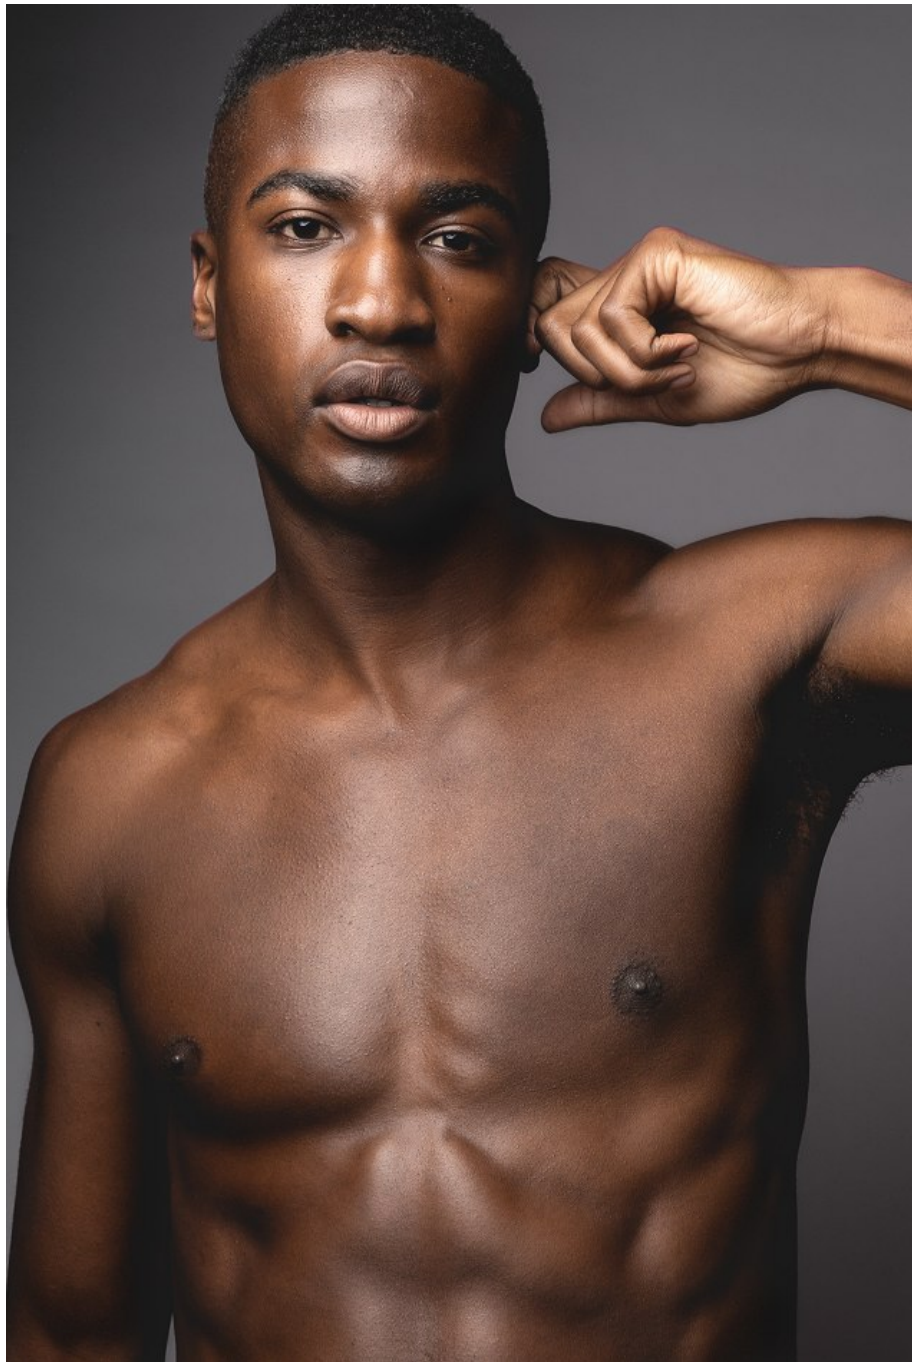

Matthew East   Height 6'1.5" | 187cm   Suit 40" | 101cm R   Shirt 34" | 86cm   Waist 32" | 81cm  
Inseam 32" | 81cm   Shoe 11.5 US | 46 EU   Hair Black   Eyes Brown

Matthew East   Height 6'1.5" | 187cm   Suit 40" | 101cm R   Shirt 34" | 86cm   Waist 32" | 81cm  
Inseam 32" | 81cm   Shoe 11.5 US | 46 EU   Hair Black   Eyes Brown

Matthew East    Height 6'1.5" | 187cm    Suit 40" | 101cm R    Shirt 34" | 86cm    Waist 32" | 81cm  
Inseam 32" | 81cm    Shoe 11.5 US | 46 EU    Hair Black    Eyes Brown

**CGM**  
CAROLINE GLEASON  
MANAGEMENT

Matthew East    Height 6'1.5" | 187cm    Suit 40" | 101cm R    Shirt 34" | 86cm    Waist 32" | 81cm  
Inseam 32" | 81cm    Shoe 11.5 US | 46 EU    Hair Black    Eyes Brown

ON HER:

**QUARTER 8 BUCKET HAT**  
PREMIUM STRETCH  
PERFORMANCE TWILL  
G4AF21H64 \$45