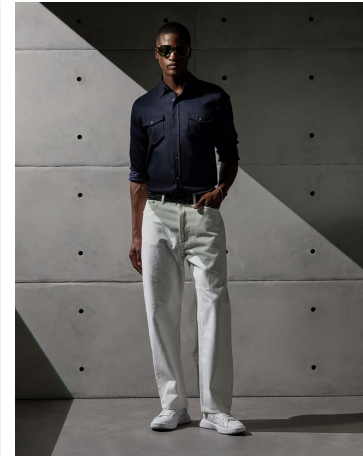

Matthew East Height 6'1.5" | 187cm Suit 40" | 101cm R Shirt 34" | 86cm Waist 32" | 81cm
 Inseam 32" | 81cm Shoe 11.5 US | 46 EU Hair Black Eyes Brown

Matthew East Height 6'1.5" | 187cm Suit 40" | 101cm R Shirt 34" | 86cm Waist 32" | 81cm
Inseam 32" | 81cm Shoe 11.5 US | 46 EU Hair Black Eyes Brown