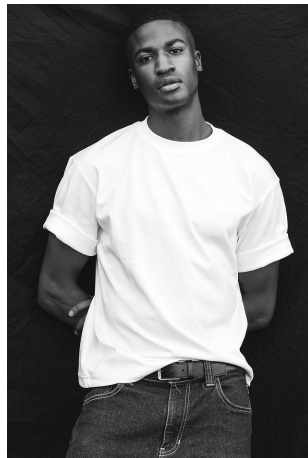

Matthew East Height 6'1.5" | 187cm Suit 40" | 101cm R Shirt 34" | 86cm Waist 32" | 81cm
 Inseam 32" | 81cm Shoe 11.5 US | 46 EU Hair Black Eyes Brown

Matthew East Height 6'1.5" | 187cm Suit 40" | 101cm R Shirt 34" | 86cm Waist 32" | 81cm
Inseam 32" | 81cm Shoe 11.5 US | 46 EU Hair Black Eyes Brown