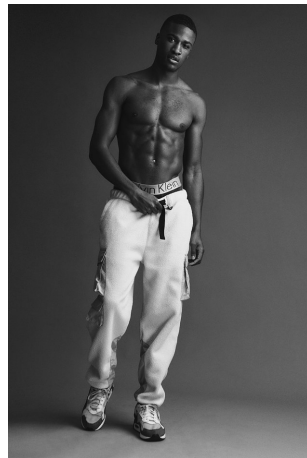

Matthew East Height 6'1.5" | 187cm Suit 40" | 101cm R Shirt 34" | 86cm Waist 32" | 81cm
 Inseam 32" | 81cm Shoe 11.5 US | 46 EU Hair Black Eyes Brown

Matthew East Height 6'1.5" | 187cm Suit 40" | 101cm R Shirt 34" | 86cm Waist 32" | 81cm
Inseam 32" | 81cm Shoe 11.5 US | 46 EU Hair Black Eyes Brown