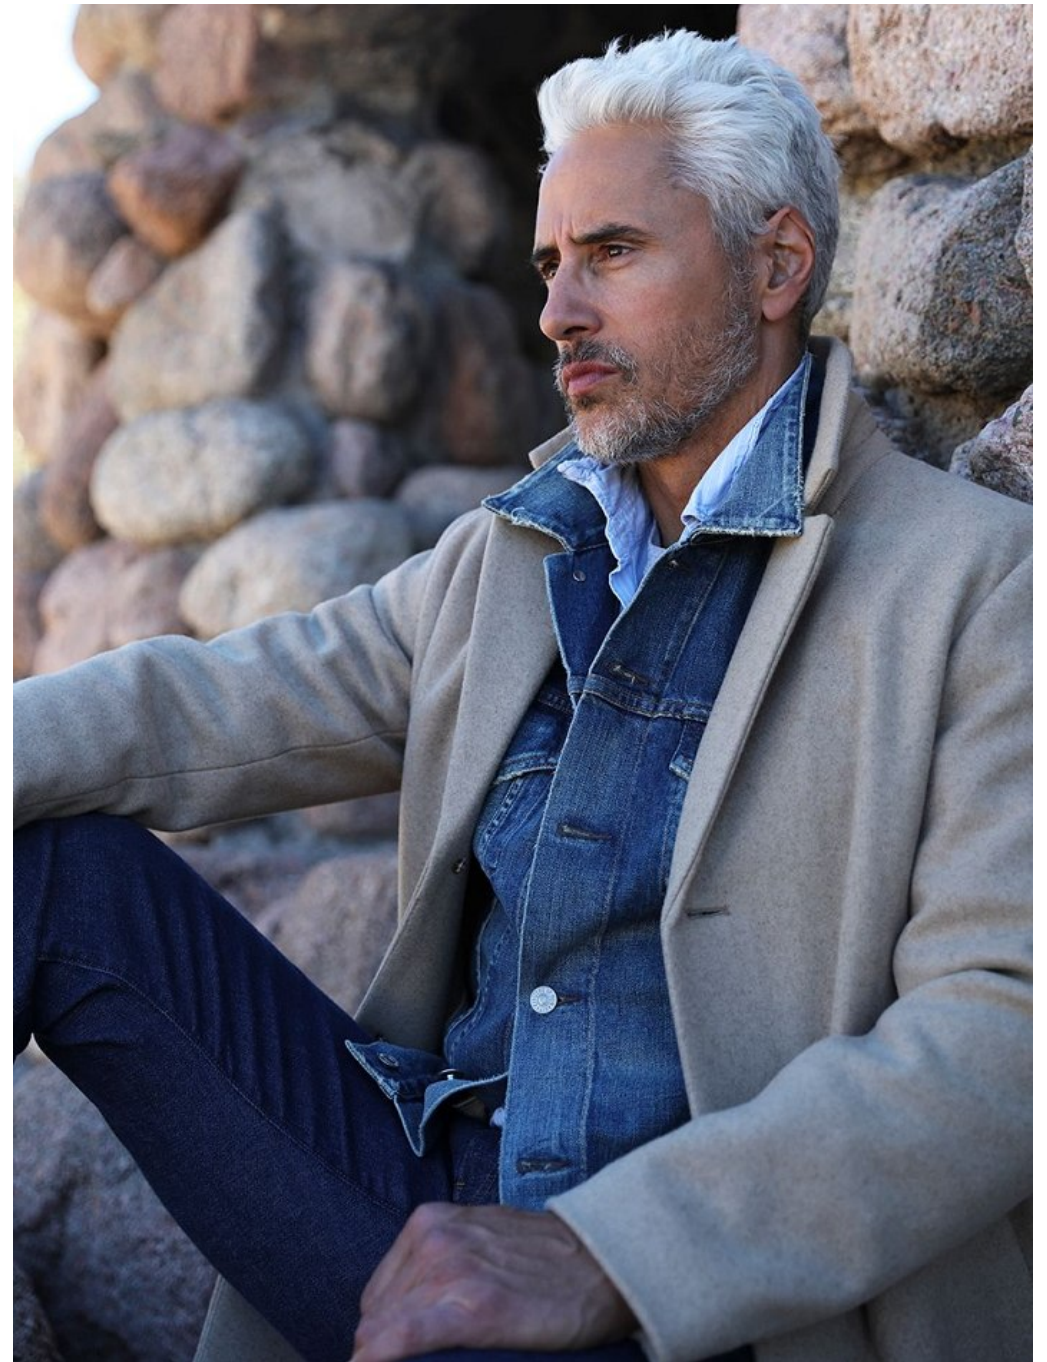

Richard Lima Height 6'1" | 185cm Suit 41" | 104cm R Shirt 34" | 86cm Waist 34" | 86cm
Inseam 34" | 86cm Shoe 13 US | 30.5 EU Hair Silver Eyes Brown