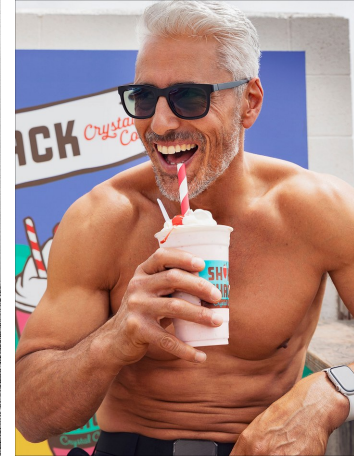

Richard Lima Height 6'1" | 185cm Suit 41" | 104cm R Shirt 34" | 86cm Waist 34" | 86cm
Inseam 34" | 86cm Shoe 13 US | 30.5 EU Hair Silver Eyes Brown

Richard Lima Height 6'1" | 185cm Suit 41" | 104cm R Shirt 34" | 86cm Waist 34" | 86cm
 Inseam 34" | 86cm Shoe 13 US | 30.5 EU Hair Silver Eyes Brown

Richard Lima Height 6'1" | 185cm Suit 41" | 104cm R Shirt 34" | 86cm Waist 34" | 86cm
Inseam 34" | 86cm Shoe 13 US | 30.5 EU Hair Silver Eyes Brown