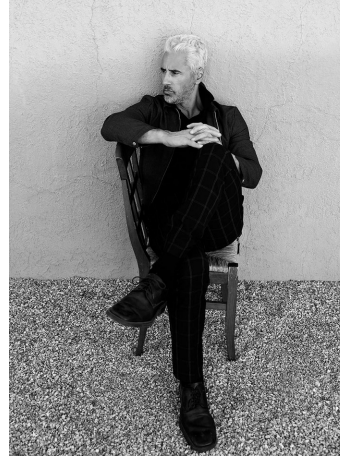

Richard Lima Height 6'1" | 185cm Suit 41" | 104cm R Shirt 34" | 86cm Waist 34" | 86cm
Inseam 34" | 86cm Shoe 13 US | 30.5 EU Hair Silver Eyes Brown

Richard Lima Height 6'1" | 185cm Suit 41" | 104cm R Shirt 34" | 86cm Waist 34" | 86cm
 Inseam 34" | 86cm Shoe 13 US | 30.5 EU Hair Silver Eyes Brown

Richard Lima Height 6'1" | 185cm Suit 41" | 104cm R Shirt 34" | 86cm Waist 34" | 86cm
Inseam 34" | 86cm Shoe 13 US | 30.5 EU Hair Silver Eyes Brown