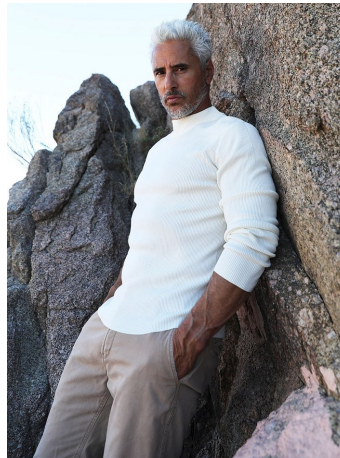

Richard Lima Height 6'1" | 185cm Suit 41" | 104cm R Shirt 34" | 86cm Waist 34" | 86cm
Inseam 34" | 86cm Shoe 13 US | 30.5 EU Hair Silver Eyes Brown

Richard Lima Height 6'1" | 185cm Suit 41" | 104cm R Shirt 34" | 86cm Waist 34" | 86cm
 Inseam 34" | 86cm Shoe 13 US | 30.5 EU Hair Silver Eyes Brown

Richard Lima Height 6'1" | 185cm Suit 41" | 104cm R Shirt 34" | 86cm Waist 34" | 86cm
Inseam 34" | 86cm Shoe 13 US | 30.5 EU Hair Silver Eyes Brown