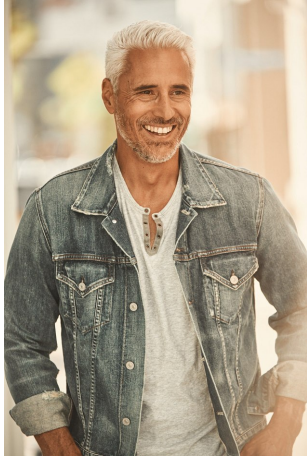

Richard Lima Height 6'1" | 185cm Suit 41" | 104cm R Shirt 34" | 86cm Waist 34" | 86cm
Inseam 34" | 86cm Shoe 13 US | 30.5 EU Hair Silver Eyes Brown

Richard Lima Height 6'1" | 185cm Suit 41" | 104cm R Shirt 34" | 86cm Waist 34" | 86cm
 Inseam 34" | 86cm Shoe 13 US | 30.5 EU Hair Silver Eyes Brown