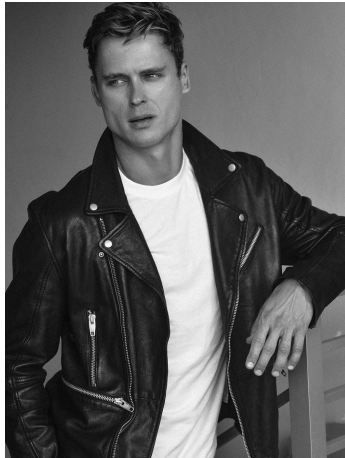

Andrew Churchill Height 6'1" | 185cm Suit 40" | 102cm R Shirt 35" | 89cm Waist 32" | 81cm
Inseam 32" | 81cm Shoe 11.5 US | 46 EU Hair Blonde Eyes Blue

Andrew Churchill Height 6'1" | 185cm Suit 40" | 102cm R Shirt 35" | 89cm Waist 32" | 81cm
 Inseam 32" | 81cm Shoe 11.5 US | 46 EU Hair Blonde Eyes Blue