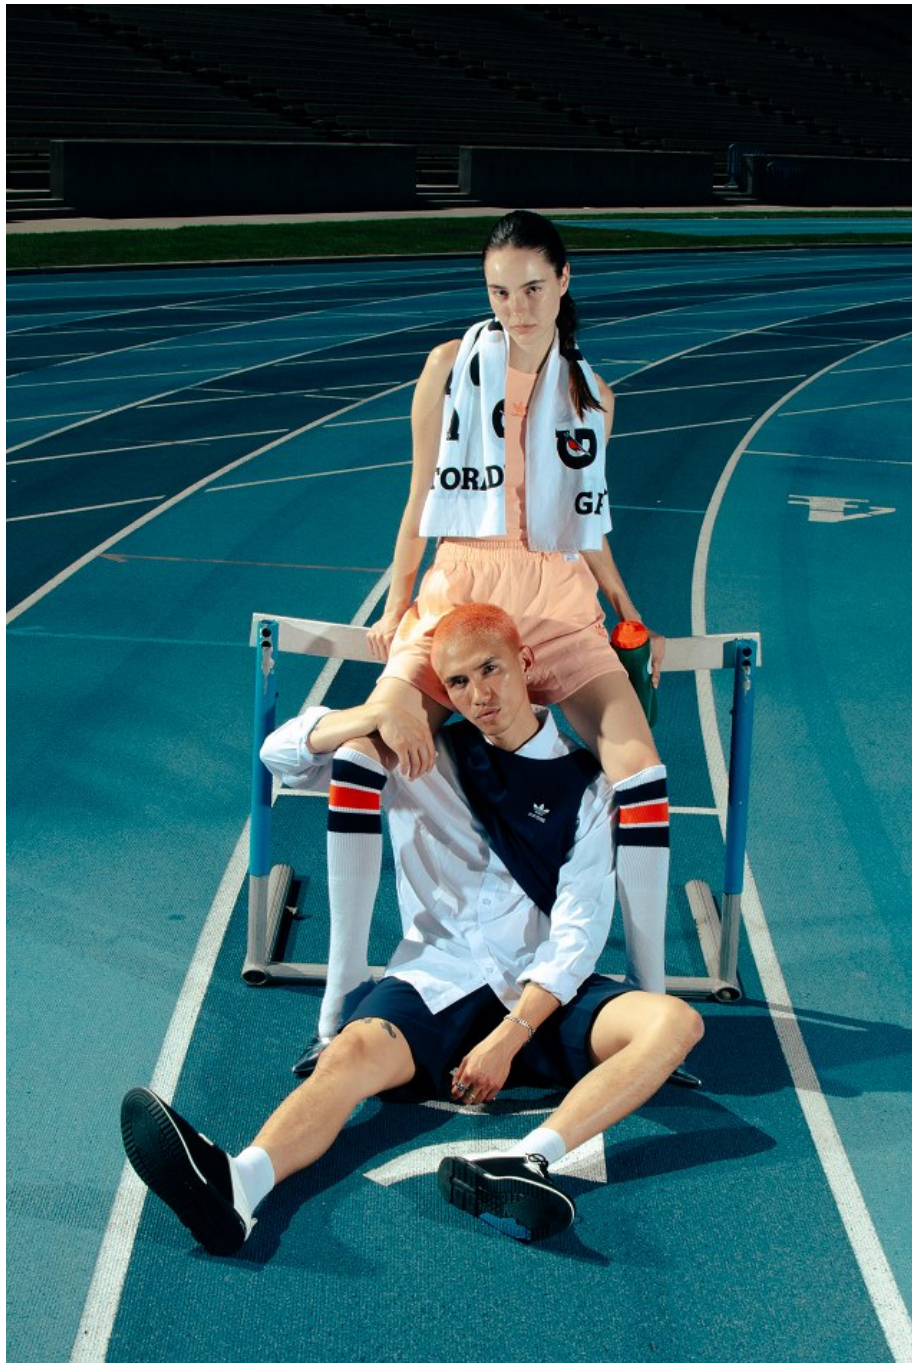

Ivan Wang   Height 6'0" | 183cm   Suit 38" | 97cm R   Shirt 32" | 81cm   Waist 32" | 81cm
Inseam 32" | 81cm   Shoe 9.5 US | 43 EU   Hair Black   Eyes Brown