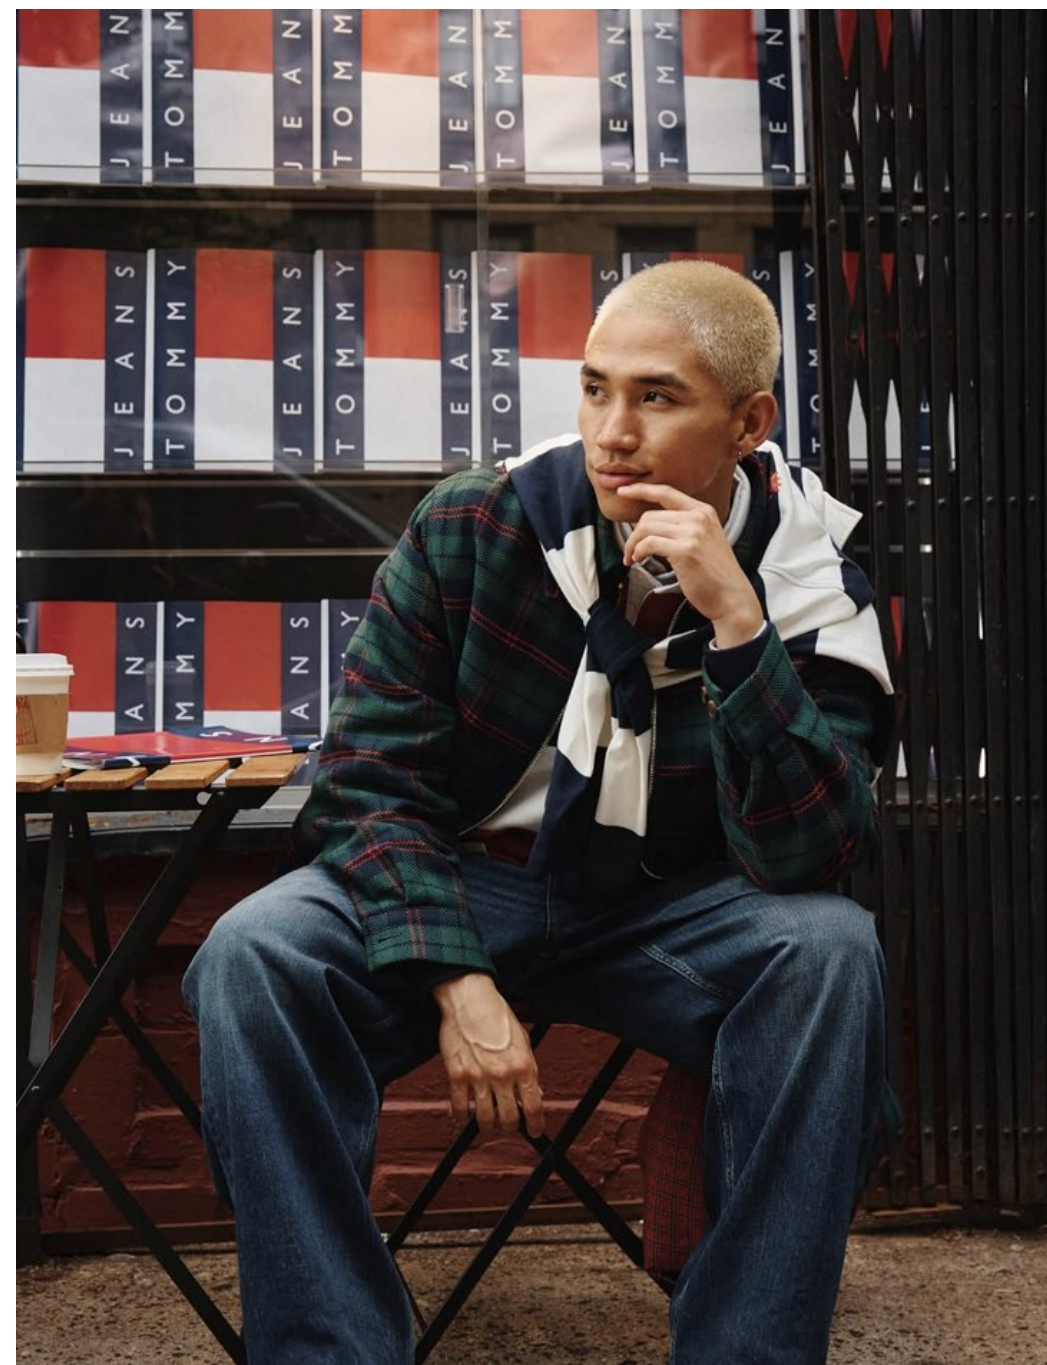

Ivan Wang Height 6'0" | 183cm Suit 38" | 97cm R Shirt 32" | 81cm Waist 32" | 81cm
Inseam 32" | 81cm Shoe 9.5 US | 43 EU Hair Black Eyes Brown