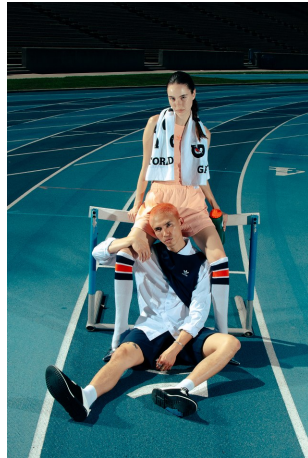

Ivan Wang Height 6'0" | 183cm Suit 38" | 97cm R Shirt 32" | 81cm Waist 32" | 81cm
Inseam 32" | 81cm Shoe 9.5 US | 43 EU Hair Black Eyes Brown

Ivan Wang Height 6'0" | 183cm Suit 38" | 97cm R Shirt 32" | 81cm Waist 32" | 81cm
Inseam 32" | 81cm Shoe 9.5 US | 43 EU Hair Black Eyes Brown