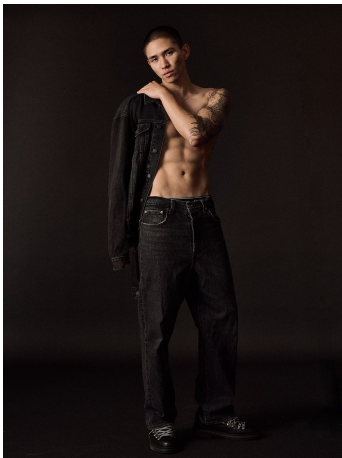

Ivan Wang Height 6'0" | 183cm Suit 38" | 97cm R Shirt 32" | 81cm Waist 32" | 81cm
Inseam 32" | 81cm Shoe 9.5 US | 43 EU Hair Black Eyes Brown

Ivan Wang Height 6'0" | 183cm Suit 38" | 97cm R Shirt 32" | 81cm Waist 32" | 81cm
 Inseam 32" | 81cm Shoe 9.5 US | 43 EU Hair Black Eyes Brown