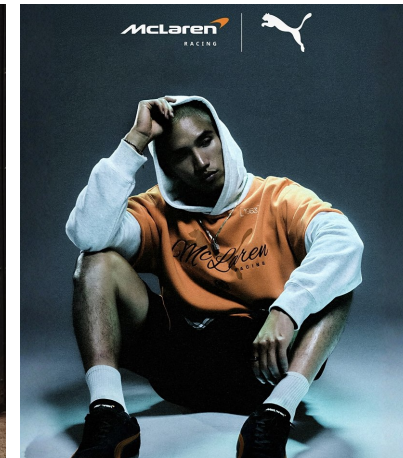

Ivan Wang Height 6'0" | 183cm Suit 38" | 97cm R Shirt 32" | 81cm Waist 32" | 81cm
Inseam 32" | 81cm Shoe 9.5 US | 43 EU Hair Black Eyes Brown

Ivan Wang Height 6'0" | 183cm Suit 38" | 97cm R Shirt 32" | 81cm Waist 32" | 81cm
 Inseam 32" | 81cm Shoe 9.5 US | 43 EU Hair Black Eyes Brown