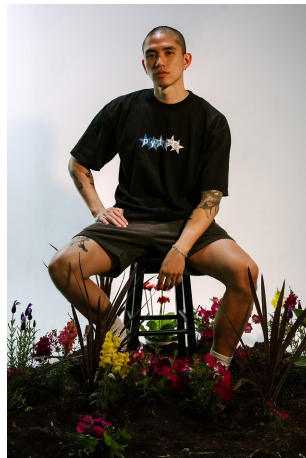

Ivan Wang Height 6'0" | 183cm Suit 38" | 97cm R Shirt 32" | 81cm Waist 32" | 81cm
Inseam 32" | 81cm Shoe 9.5 US | 43 EU Hair Black Eyes Brown

Ivan Wang Height 6'0" | 183cm Suit 38" | 97cm R Shirt 32" | 81cm Waist 32" | 81cm
 Inseam 32" | 81cm Shoe 9.5 US | 43 EU Hair Black Eyes Brown