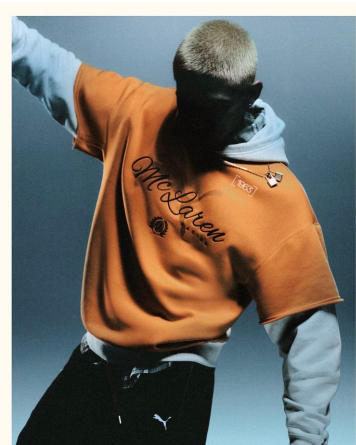

Ivan Wang Height 6'0" | 183cm Suit 38" | 97cm R Shirt 32" | 81cm Waist 32" | 81cm
Inseam 32" | 81cm Shoe 9.5 US | 43 EU Hair Black Eyes Brown

Ivan Wang Height 6'0" | 183cm Suit 38" | 97cm R Shirt 32" | 81cm Waist 32" | 81cm
 Inseam 32" | 81cm Shoe 9.5 US | 43 EU Hair Black Eyes Brown