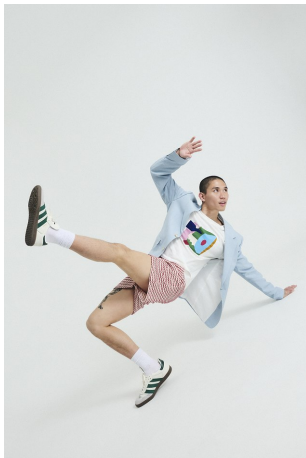

Ivan Wang Height 6'0" | 183cm Suit 38" | 97cm R Shirt 32" | 81cm Waist 32" | 81cm
Inseam 32" | 81cm Shoe 9.5 US | 43 EU Hair Black Eyes Brown

Ivan Wang Height 6'0" | 183cm Suit 38" | 97cm R Shirt 32" | 81cm Waist 32" | 81cm
 Inseam 32" | 81cm Shoe 9.5 US | 43 EU Hair Black Eyes Brown