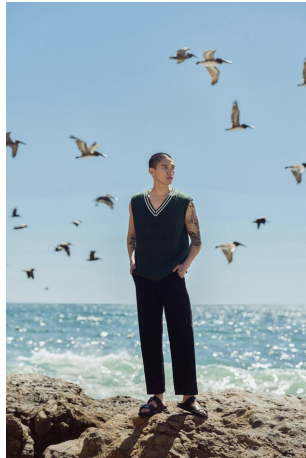

Ivan Wang Height 6'0" | 183cm Suit 38" | 97cm R Shirt 32" | 81cm Waist 32" | 81cm
Inseam 32" | 81cm Shoe 9.5 US | 43 EU Hair Black Eyes Brown