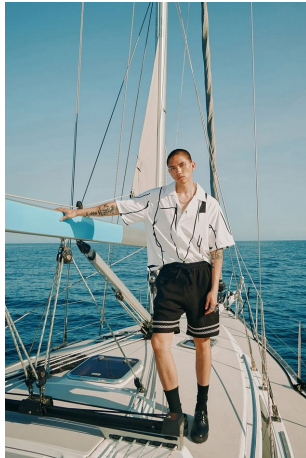

Ivan Wang Height 6'0" | 183cm Suit 38" | 97cm R Shirt 32" | 81cm Waist 32" | 81cm
Inseam 32" | 81cm Shoe 9.5 US | 43 EU Hair Black Eyes Brown