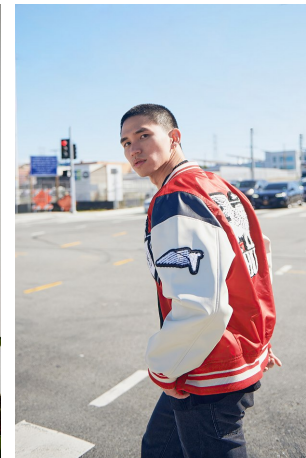

Ivan Wang Height 6'0" | 183cm Suit 38" | 97cm R Shirt 32" | 81cm Waist 32" | 81cm
Inseam 32" | 81cm Shoe 9.5 US | 43 EU Hair Black Eyes Brown