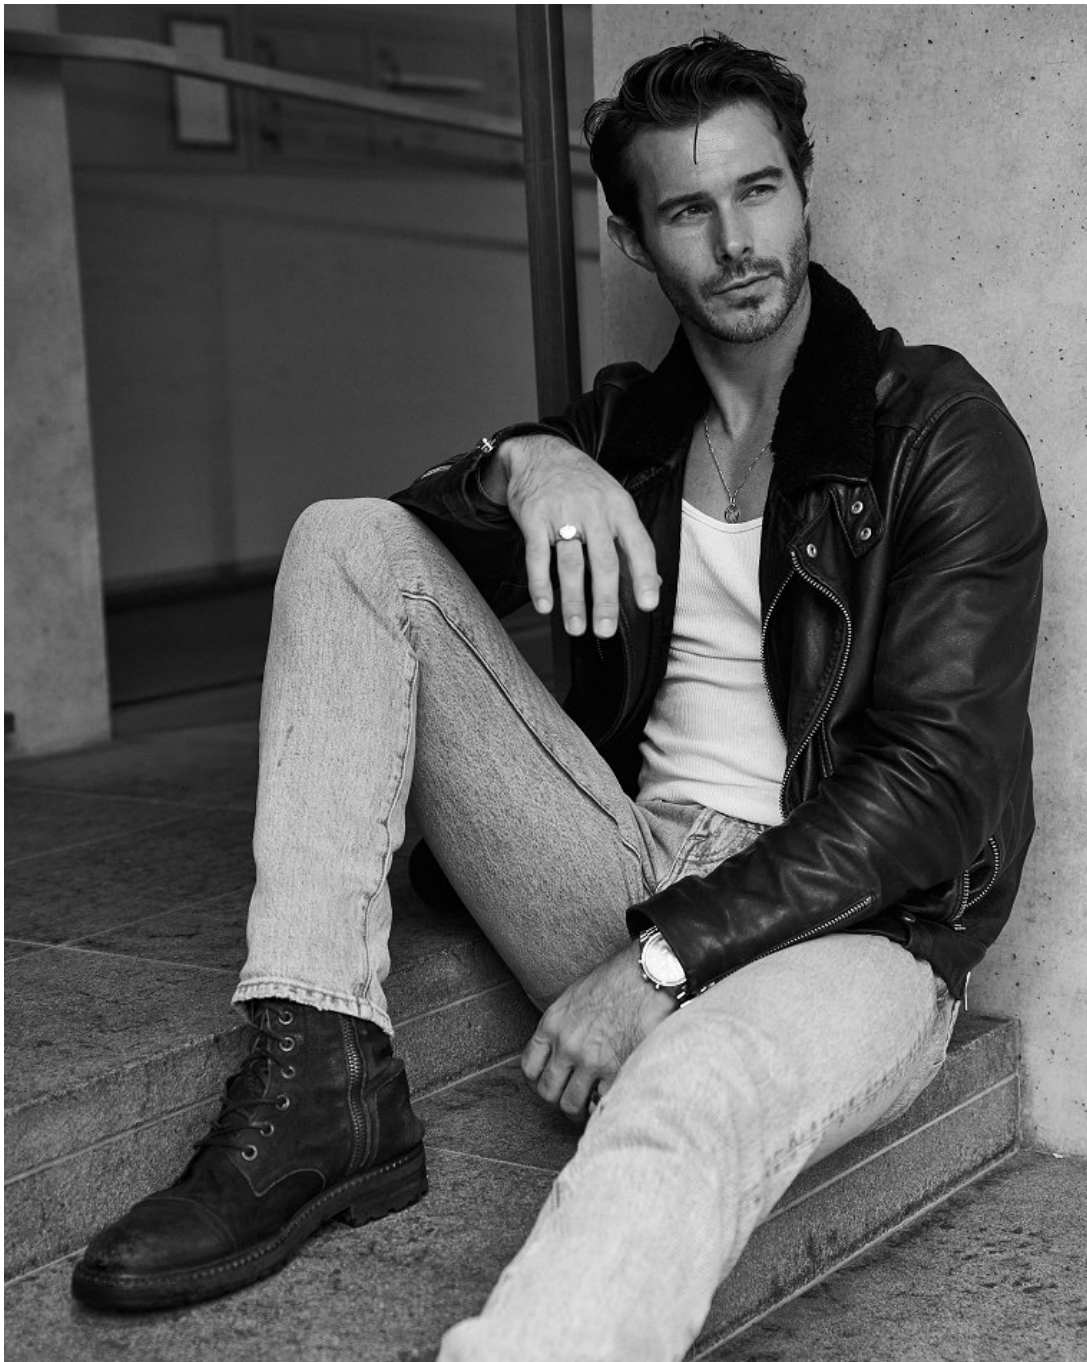

Alex Prange   Height 6'1" | 185cm   Suit 40" | 102cm R   Shirt 34" | 86cm   Waist 32" | 81cm
Inseam 32" | 81cm   Shoe 10 US | 44 EU   Hair Brown   Eyes Green