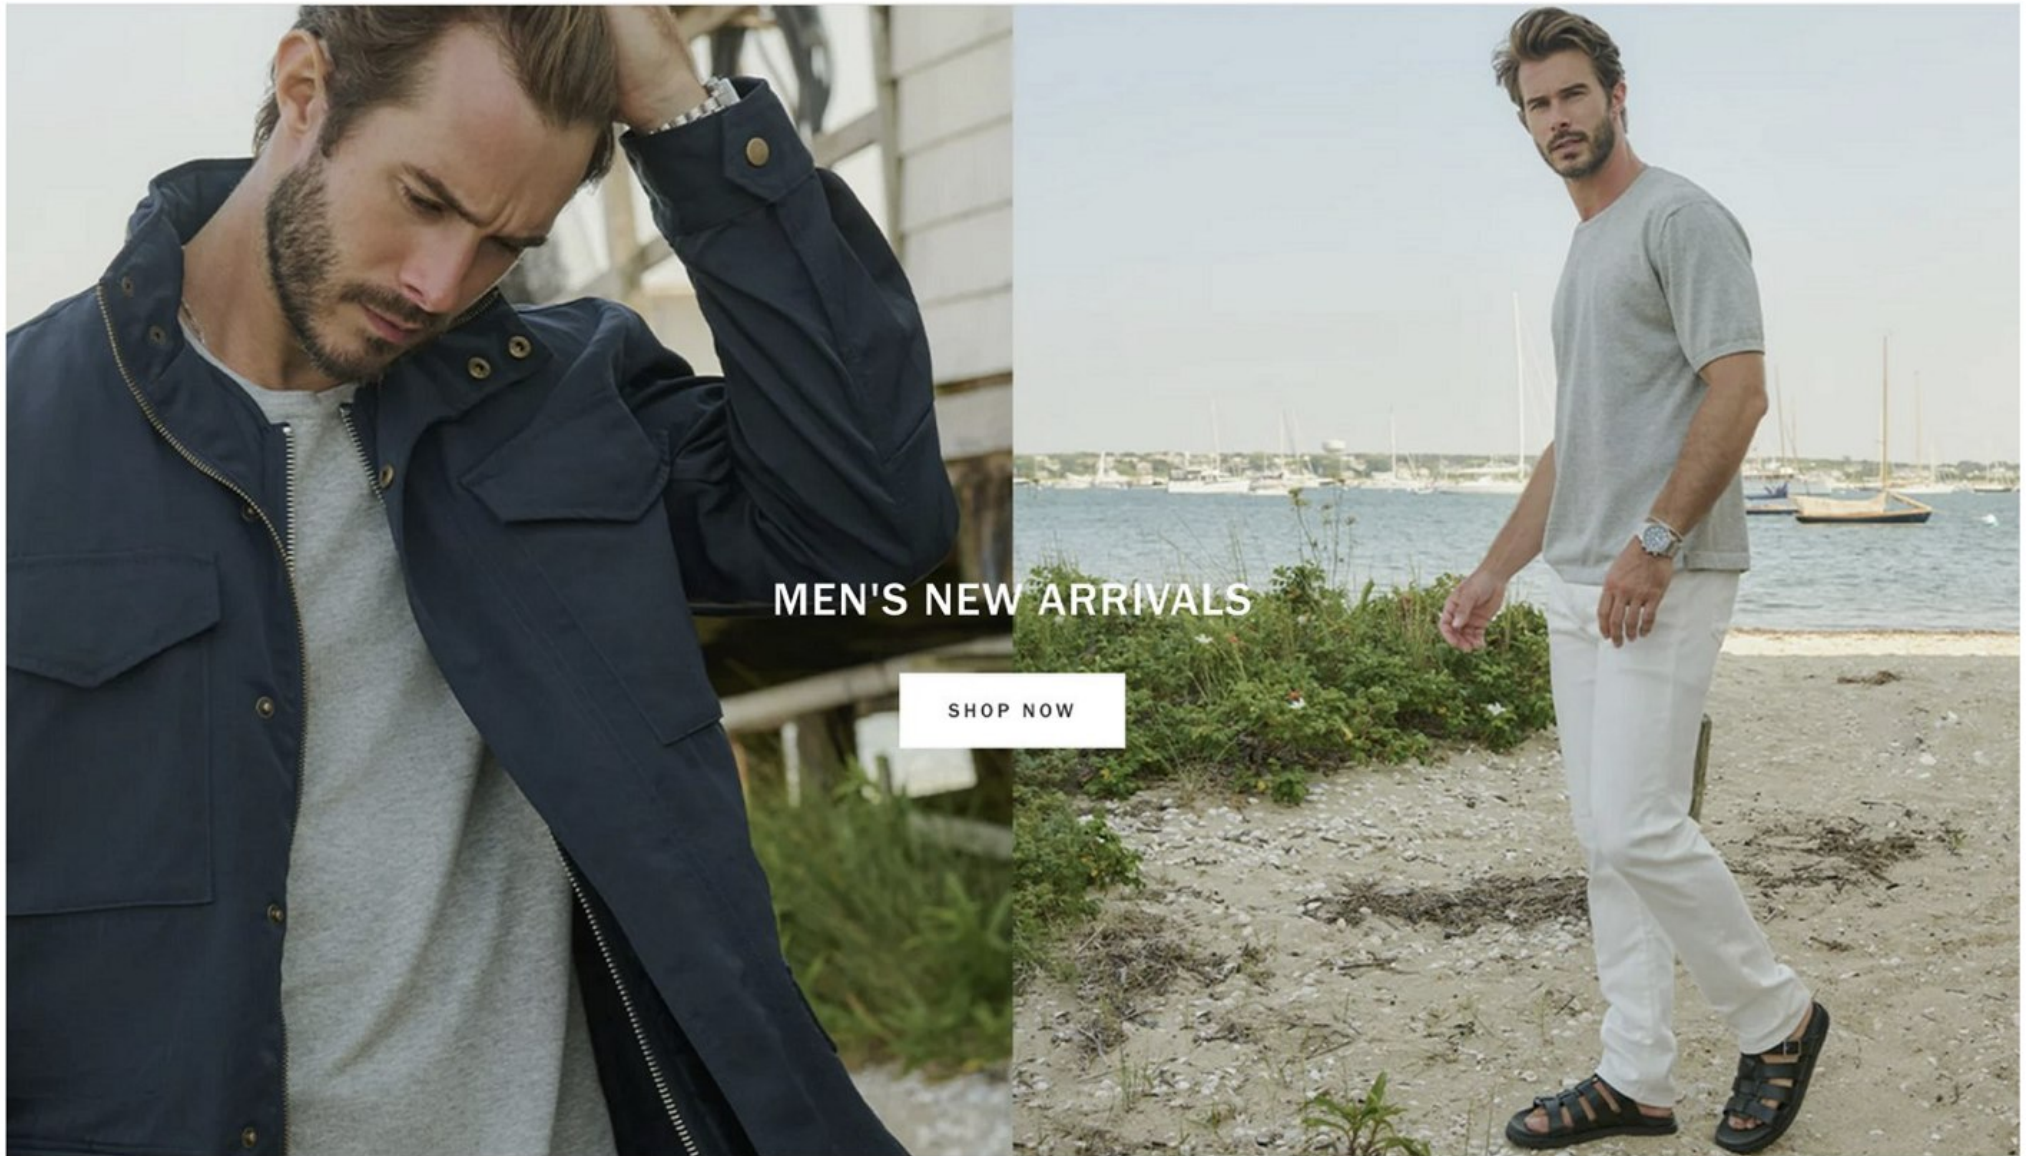

Alex Prange Height 6'1" | 185cm Suit 40" | 102cm R Shirt 34" | 86cm Waist 32" | 81cm
Inseam 32" | 81cm Shoe 10 US | 44 EU Hair Brown Eyes Green

MEN'S NEW ARRIVALS

SHOP NOW

Alex Prange Height 6'1" | 185cm Suit 40" | 102cm R Shirt 34" | 86cm Waist 32" | 81cm
Inseam 32" | 81cm Shoe 10 US | 44 EU Hair Brown Eyes Green