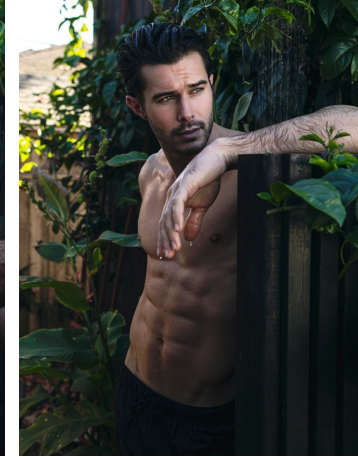

Alex Prange Height 6'1" | 185cm Suit 40" | 102cm R Shirt 34" | 86cm Waist 32" | 81cm
Inseam 32" | 81cm Shoe 10 US | 44 EU Hair Brown Eyes Green

Alex Prange Height 6'1" | 185cm Suit 40" | 102cm R Shirt 34" | 86cm Waist 32" | 81cm
Inseam 32" | 81cm Shoe 10 US | 44 EU Hair Brown Eyes Green