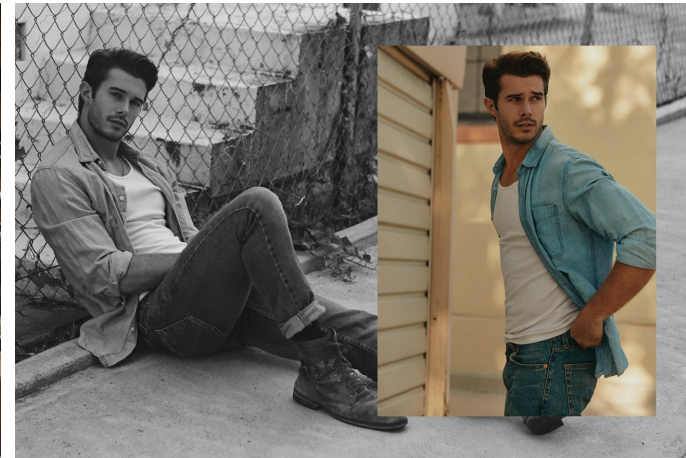

Alex Prange Height 6'1" | 185cm Suit 40" | 102cm R Shirt 34" | 86cm Waist 32" | 81cm
Inseam 32" | 81cm Shoe 10 US | 44 EU Hair Brown Eyes Green

Alex Prange Height 6'1" | 185cm Suit 40" | 102cm R Shirt 34" | 86cm Waist 32" | 81cm
Inseam 32" | 81cm Shoe 10 US | 44 EU Hair Brown Eyes Green