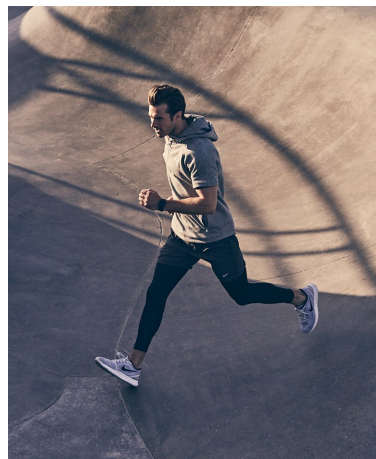

Alex Prange Height 6'1" | 185cm Suit 40" | 102cm R Shirt 34" | 86cm Waist 32" | 81cm
Inseam 32" | 81cm Shoe 10 US | 44 EU Hair Brown Eyes Green

Alex Prange   Height 6'1" | 185cm   Suit 40" | 102cm R   Shirt 34" | 86cm   Waist 32" | 81cm
Inseam 32" | 81cm   Shoe 10 US | 44 EU   Hair Brown   Eyes Green