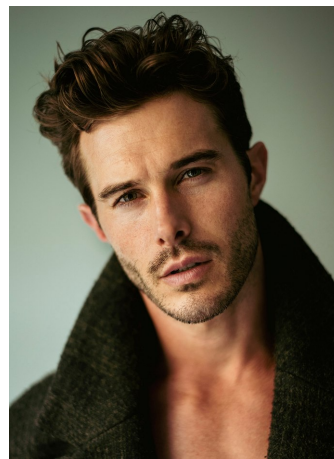

Alex Prange Height 6'1" | 185cm Suit 40" | 102cm R Shirt 34" | 86cm Waist 32" | 81cm
Inseam 32" | 81cm Shoe 10 US | 44 EU Hair Brown Eyes Green

Alex Prange Height 6'1" | 185cm Suit 40" | 102cm R Shirt 34" | 86cm Waist 32" | 81cm
Inseam 32" | 81cm Shoe 10 US | 44 EU Hair Brown Eyes Green