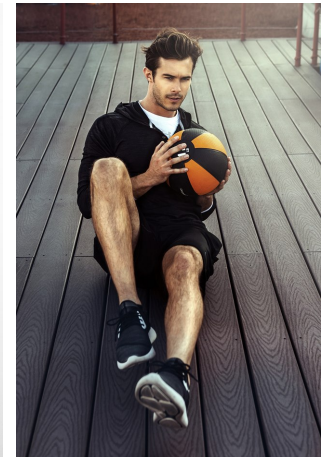

Alex Prange Height 6'1" | 185cm Suit 40" | 102cm R Shirt 34" | 86cm Waist 32" | 81cm
Inseam 32" | 81cm Shoe 10 US | 44 EU Hair Brown Eyes Green

Alex Prange Height 6'1" | 185cm Suit 40" | 102cm R Shirt 34" | 86cm Waist 32" | 81cm
Inseam 32" | 81cm Shoe 10 US | 44 EU Hair Brown Eyes Green