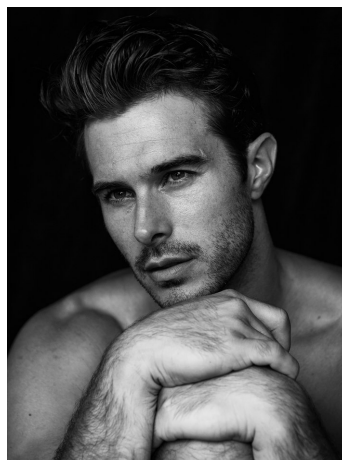

Alex Prange Height 6'1" | 185cm Suit 40" | 102cm R Shirt 34" | 86cm Waist 32" | 81cm
Inseam 32" | 81cm Shoe 10 US | 44 EU Hair Brown Eyes Green

Alex Prange Height 6'1" | 185cm Suit 40" | 102cm R Shirt 34" | 86cm Waist 32" | 81cm
Inseam 32" | 81cm Shoe 10 US | 44 EU Hair Brown Eyes Green