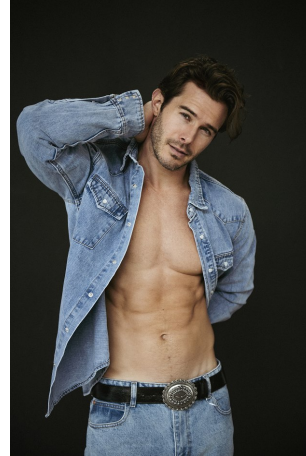

Alex Prange Height 6'1" | 185cm Suit 40" | 102cm R Shirt 34" | 86cm Waist 32" | 81cm
Inseam 32" | 81cm Shoe 10 US | 44 EU Hair Brown Eyes Green

Alex Prange Height 6'1" | 185cm Suit 40" | 102cm R Shirt 34" | 86cm Waist 32" | 81cm
Inseam 32" | 81cm Shoe 10 US | 44 EU Hair Brown Eyes Green