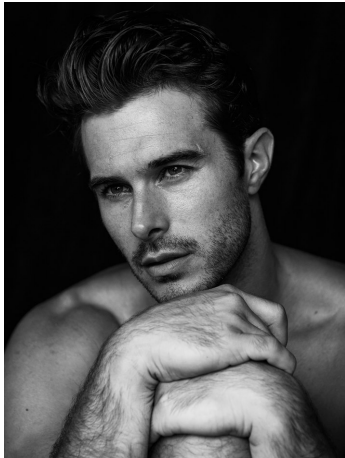

Alex Prange Height 6'1" | 185cm Suit 40" | 102cm R Shirt 34" | 86cm Waist 32" | 81cm
Inseam 32" | 81cm Shoe 10 US | 44 EU Hair Brown Eyes Green

Alex Prange Height 6'1" | 185cm Suit 40" | 102cm R Shirt 34" | 86cm Waist 32" | 81cm
Inseam 32" | 81cm Shoe 10 US | 44 EU Hair Brown Eyes Green