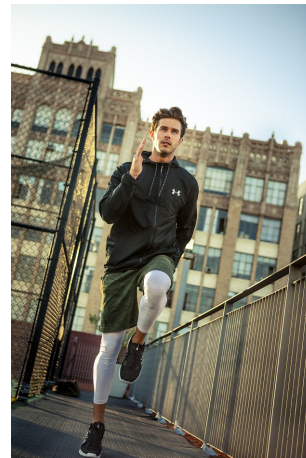

Alex Prange Height 6'1" | 185cm Suit 40" | 102cm R Shirt 34" | 86cm Waist 32" | 81cm
Inseam 32" | 81cm Shoe 10 US | 44 EU Hair Brown Eyes Green

Alex Prange Height 6'1" | 185cm Suit 40" | 102cm R Shirt 34" | 86cm Waist 32" | 81cm
Inseam 32" | 81cm Shoe 10 US | 44 EU Hair Brown Eyes Green