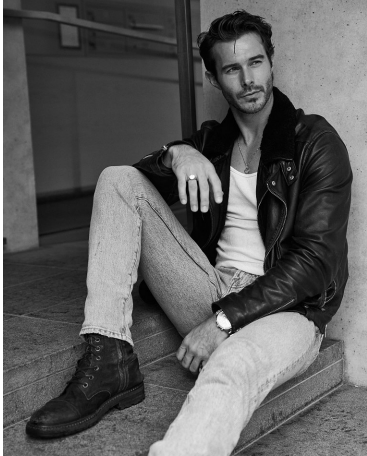

Alex Prange Height 6'1" | 185cm Suit 40" | 102cm R Shirt 34" | 86cm Waist 32" | 81cm
Inseam 32" | 81cm Shoe 10 US | 44 EU Hair Brown Eyes Green

Alex Prange Height 6'1" | 185cm Suit 40" | 102cm R Shirt 34" | 86cm Waist 32" | 81cm
Inseam 32" | 81cm Shoe 10 US | 44 EU Hair Brown Eyes Green