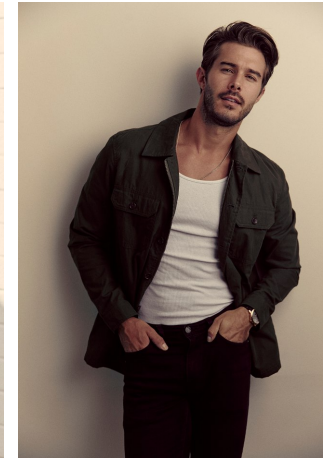

Alex Prange Height 6'1" | 185cm Suit 40" | 102cm R Shirt 34" | 86cm Waist 32" | 81cm
Inseam 32" | 81cm Shoe 10 US | 44 EU Hair Brown Eyes Green

Alex Prange Height 6'1" | 185cm Suit 40" | 102cm R Shirt 34" | 86cm Waist 32" | 81cm
Inseam 32" | 81cm Shoe 10 US | 44 EU Hair Brown Eyes Green