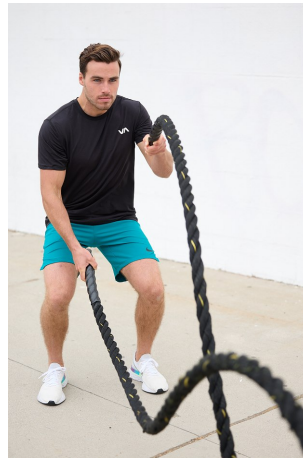

Jake Hughes Height 5'11.5" | 182cm Chest 40" | 101cm Suit 40" | 102cm R Shirt 32" | 81cm Waist 32" | 81cm
 Inseam 32" | 81cm Shoe 12 US | 46.5 EU Hair Brown Eyes Blue

Jake Hughes Height 5'11.5" | 182cm Chest 40" | 101cm Suit 40" | 102cm R Shirt 32" | 81cm Waist 32" | 81cm
 Inseam 32" | 81cm Shoe 12 US | 46.5 EU Hair Brown Eyes Blue