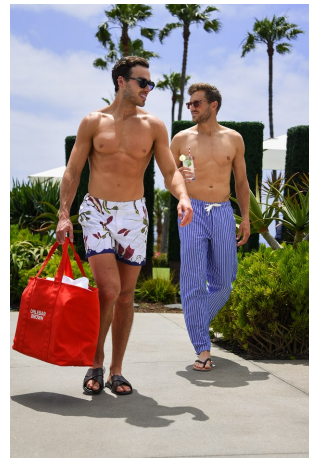

Jake Hughes Height 5'11.5" | 182cm Chest 40" | 101cm Suit 40" | 102cm R Shirt 32" | 81cm Waist 32" | 81cm
 Inseam 32" | 81cm Shoe 12 US | 46.5 EU Hair Brown Eyes Blue

Jake Hughes Height 5'11.5" | 182cm Chest 40" | 101cm Suit 40" | 102cm R Shirt 32" | 81cm Waist 32" | 81cm
 Inseam 32" | 81cm Shoe 12 US | 46.5 EU Hair Brown Eyes Blue