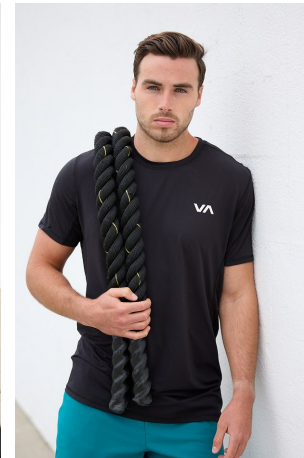

Jake Hughes Height 5'11.5" | 182cm Chest 40" | 101cm Suit 40" | 102cm R Shirt 32" | 81cm Waist 32" | 81cm
Inseam 32" | 81cm Shoe 12 US | 46.5 EU Hair Brown Eyes Blue

CGM
CAROLINE GLEASON
MANAGEMENT