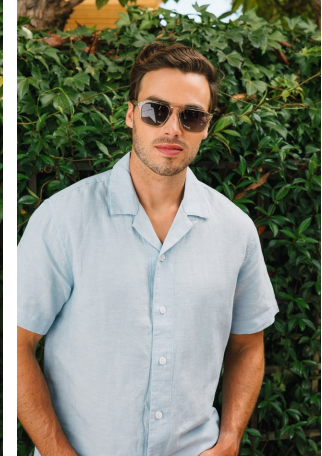

Jake Hughes Height 5'11.5" | 182cm Chest 40" | 101cm Suit 40" | 102cm R Shirt 32" | 81cm Waist 32" | 81cm
Inseam 32" | 81cm Shoe 12 US | 46.5 EU Hair Brown Eyes Blue

CGM
CAROLINE GLEASON
MANAGEMENT