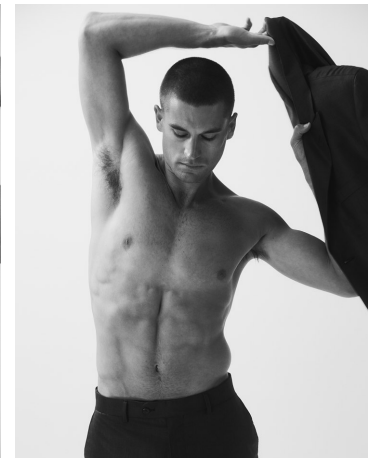

Hunter Ancich Height 6'1" | 185cm Suit 40" | 102cm R Waist 32" | 81cm
Inseam 32" | 81cm Shoe 12 US | 46.5 EU Hair Brown Eyes Brown

Hunter Ancich Height 6'1" | 185cm Suit 40" | 102cm R Waist 32" | 81cm
 Inseam 32" | 81cm Shoe 12 US | 46.5 EU Hair Brown Eyes Brown

Hunter Ancich Height 6'1" | 185cm Suit 40" | 102cm R Waist 32" | 81cm
Inseam 32" | 81cm Shoe 12 US | 46.5 EU Hair Brown Eyes Brown