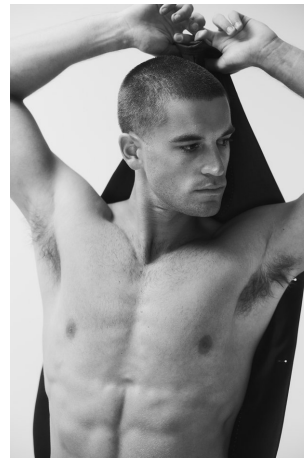

Hunter Ancich Height 6'1" | 185cm Suit 40" | 102cm R Waist 32" | 81cm
Inseam 32" | 81cm Shoe 12 US | 46.5 EU Hair Brown Eyes Brown

Hunter Ancich Height 6'1" | 185cm Suit 40" | 102cm R Waist 32" | 81cm
 Inseam 32" | 81cm Shoe 12 US | 46.5 EU Hair Brown Eyes Brown

Hunter Ancich Height 6'1" | 185cm Suit 40" | 102cm R Waist 32" | 81cm
Inseam 32" | 81cm Shoe 12 US | 46.5 EU Hair Brown Eyes Brown