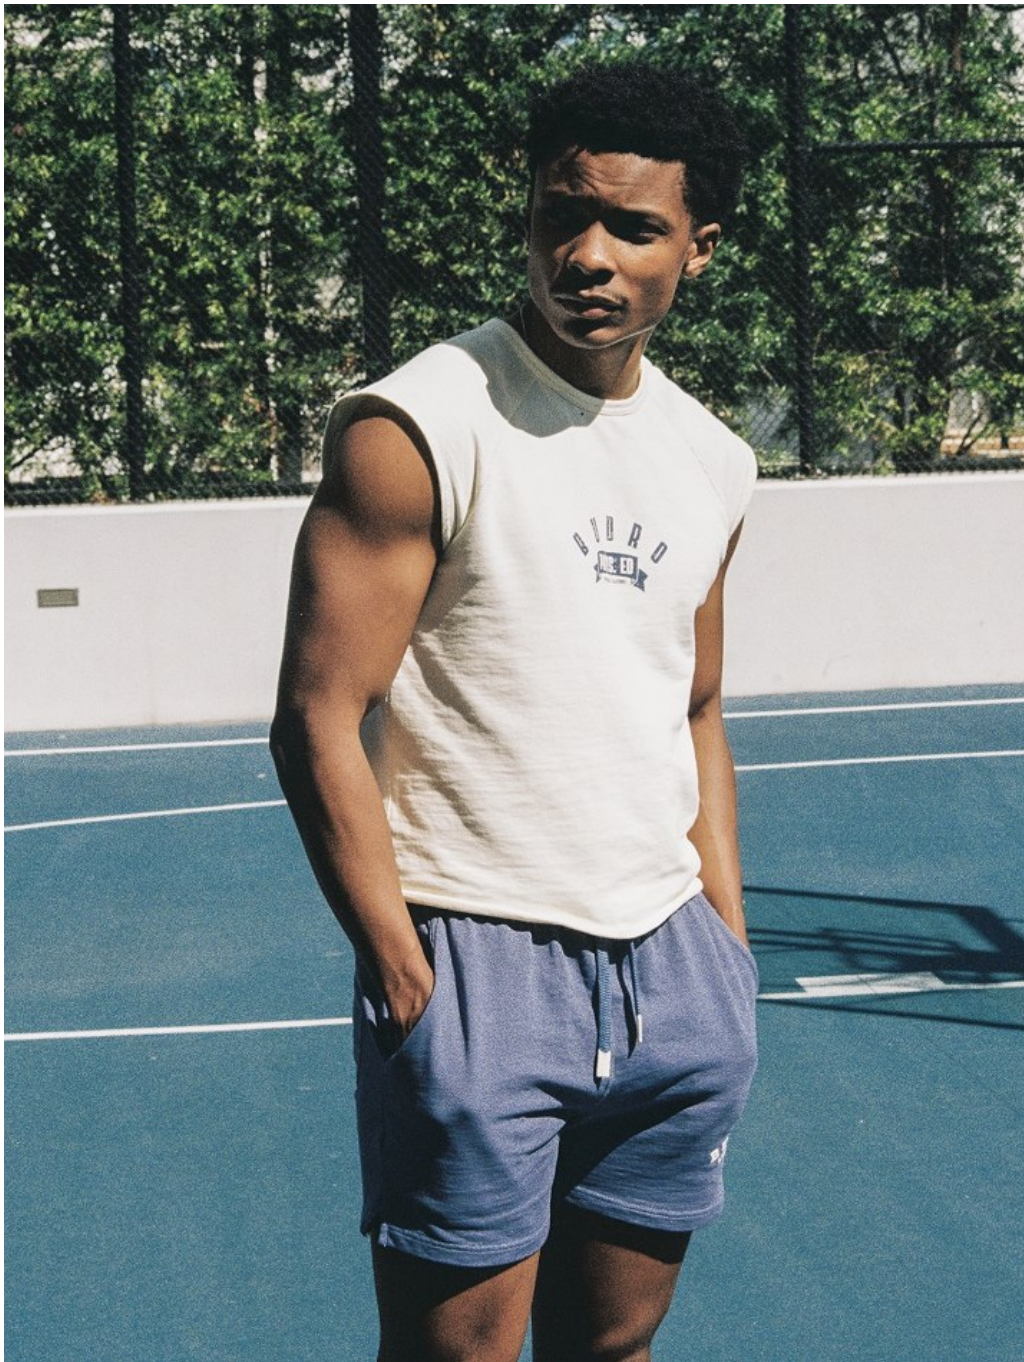

Charles Benjamin   Height 6'0" | 183cm   Suit 40" | 102cm R   Shirt 33" | 84cm   Waist 32" | 81cm
Inseam 32" | 81cm   Shoe 10.5 US | 44.5 EU   Hair Black   Eyes Brown