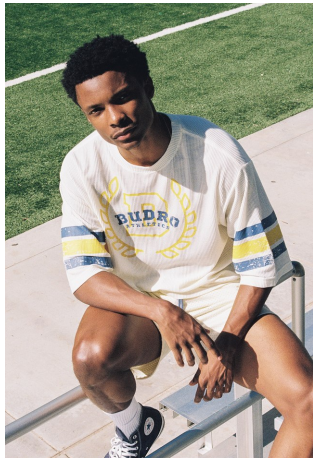

Charles Benjamin Height 6'0" | 183cm Suit 40" | 102cm R Shirt 33" | 84cm Waist 32" | 81cm
 Inseam 32" | 81cm Shoe 10.5 US | 44.5 EU Hair Black Eyes Brown

Charles Benjamin Height 6'0" | 183cm Suit 40" | 102cm R Shirt 33" | 84cm Waist 32" | 81cm
Inseam 32" | 81cm Shoe 10.5 US | 44.5 EU Hair Black Eyes Brown