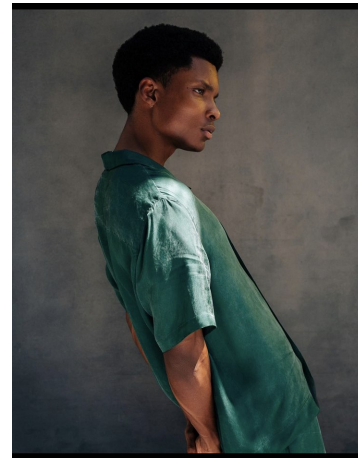

Charles Benjamin Height 6'0" | 183cm Suit 40" | 102cm R Shirt 33" | 84cm Waist 32" | 81cm
 Inseam 32" | 81cm Shoe 10.5 US | 44.5 EU Hair Black Eyes Brown

Charles Benjamin Height 6'0" | 183cm Suit 40" | 102cm R Shirt 33" | 84cm Waist 32" | 81cm
Inseam 32" | 81cm Shoe 10.5 US | 44.5 EU Hair Black Eyes Brown

Charles Benjamin Height 6'0" | 183cm Suit 40" | 102cm R Shirt 33" | 84cm Waist 32" | 81cm
Inseam 32" | 81cm Shoe 10.5 US | 44.5 EU Hair Black Eyes Brown