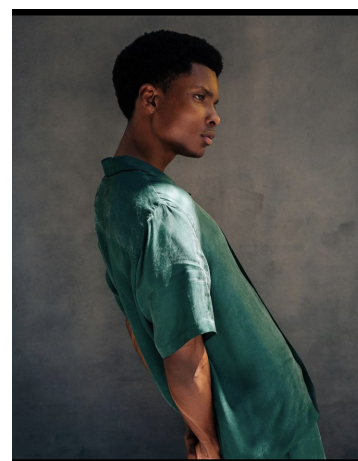

Charles Benjamin Height 6'0" | 183cm Suit 40" | 102cm R Shirt 33" | 84cm Waist 32" | 81cm
 Inseam 32" | 81cm Shoe 10.5 US | 44.5 EU Hair Black Eyes Brown

Charles Benjamin Height 6'0" | 183cm Suit 40" | 102cm R Shirt 33" | 84cm Waist 32" | 81cm
Inseam 32" | 81cm Shoe 10.5 US | 44.5 EU Hair Black Eyes Brown

Charles Benjamin Height 6'0" | 183cm Suit 40" | 102cm R Shirt 33" | 84cm Waist 32" | 81cm
Inseam 32" | 81cm Shoe 10.5 US | 44.5 EU Hair Black Eyes Brown