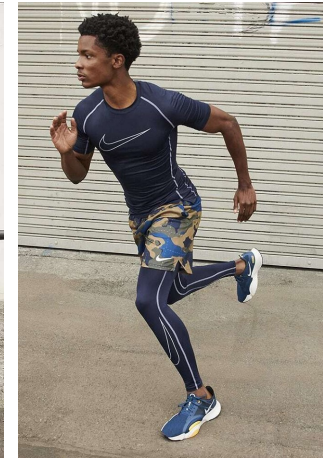

Charles Benjamin Height 6'0" | 183cm Suit 40" | 102cm R Shirt 33" | 84cm Waist 32" | 81cm
 Inseam 32" | 81cm Shoe 10.5 US | 44.5 EU Hair Black Eyes Brown

Charles Benjamin Height 6'0" | 183cm Suit 40" | 102cm R Shirt 33" | 84cm Waist 32" | 81cm
Inseam 32" | 81cm Shoe 10.5 US | 44.5 EU Hair Black Eyes Brown

Charles Benjamin Height 6'0" | 183cm Suit 40" | 102cm R Shirt 33" | 84cm Waist 32" | 81cm
Inseam 32" | 81cm Shoe 10.5 US | 44.5 EU Hair Black Eyes Brown