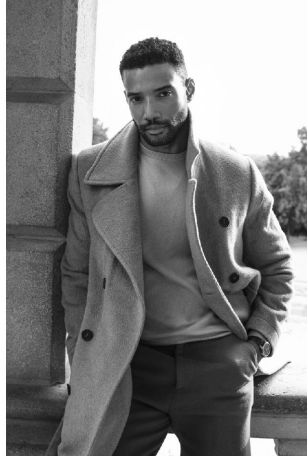

Jonathan Morgan   Height 6'3" | 191cm   Suit 42" | 106cm L   Shirt 34" | 86cm   Waist 34" | 86cm
Inseam 34" | 86cm   Shoe 13 US | 48 EU   Hair Black   Eyes Brown