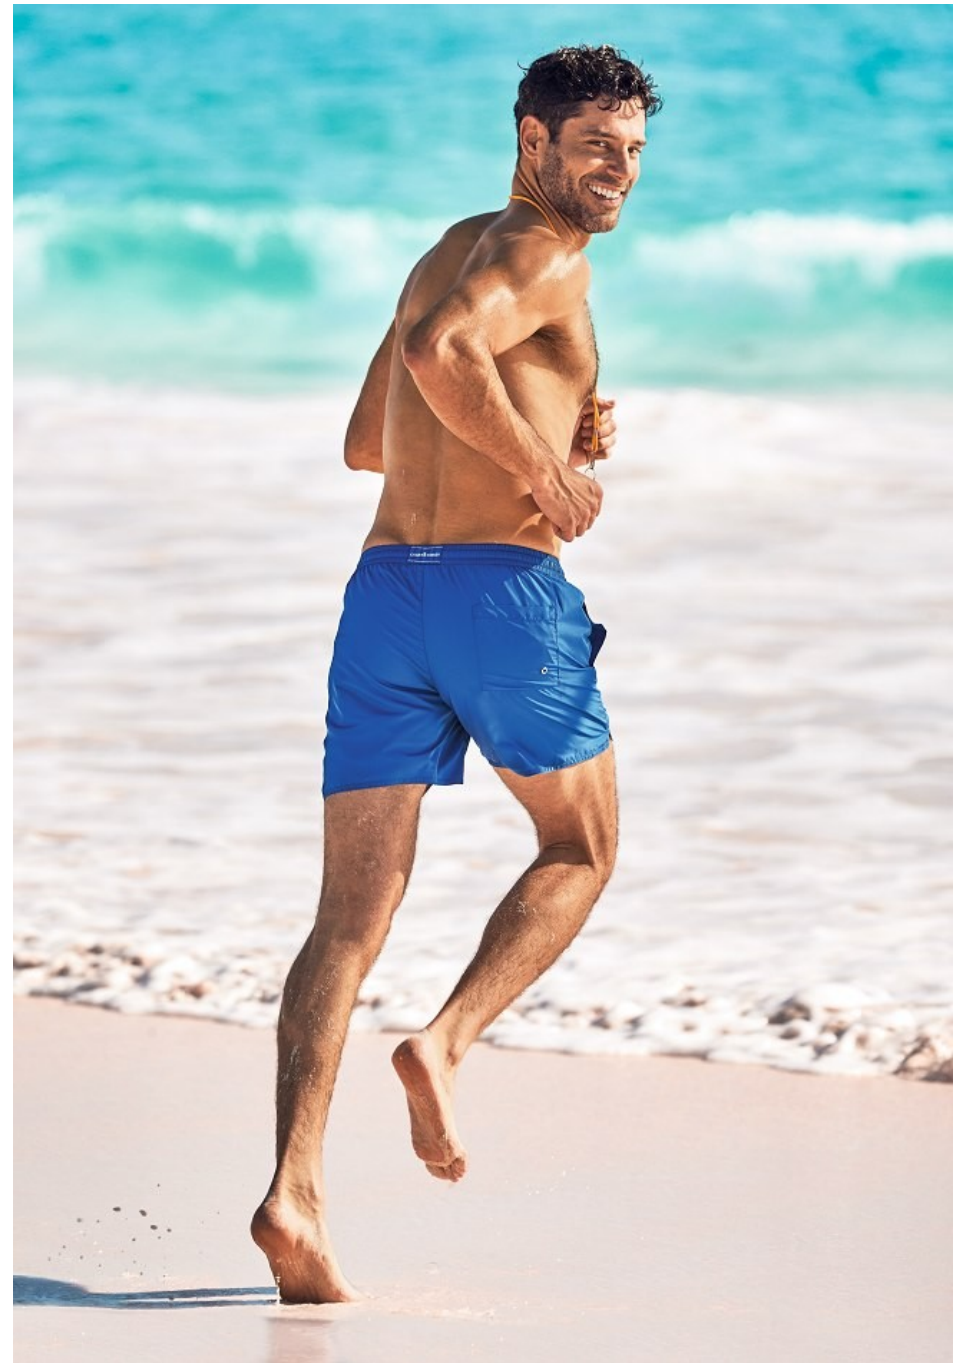

Eduardo Ramos Height 6'1" | 185cm Suit 40" | 101cm R Shirt 34" | 86cm Waist 32" | 81cm
Inseam 32" | 81cm Shoe 10 US | 43.5 EU Hair Brown Eyes Hazel

Eduardo Ramos Height 6'1" | 185cm Suit 40" | 101cm R Shirt 34" | 86cm Waist 32" | 81cm
Inseam 32" | 81cm Shoe 10 US | 43.5 EU Hair Brown Eyes Hazel