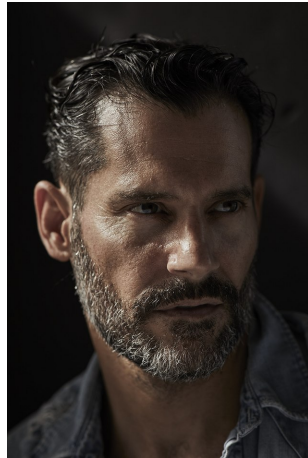

Eduardo Ramos Height 6'1" | 185cm Suit 40" | 101cm R Shirt 34" | 86cm Waist 32" | 81cm
Inseam 32" | 81cm Shoe 10 US | 43.5 EU Hair Brown Eyes Hazel

Eduardo Ramos Height 6'1" | 185cm Suit 40" | 101cm R Shirt 34" | 86cm Waist 32" | 81cm
Inseam 32" | 81cm Shoe 10 US | 43.5 EU Hair Brown Eyes Hazel

Eduardo Ramos Height 6'1" | 185cm Suit 40" | 101cm R Shirt 34" | 86cm Waist 32" | 81cm
Inseam 32" | 81cm Shoe 10 US | 43.5 EU Hair Brown Eyes Hazel

CGM
CAROLINE GLEASON
MANAGEMENT

Eduardo Ramos Height 6'1" | 185cm Suit 40" | 101cm R Shirt 34" | 86cm Waist 32" | 81cm
 Inseam 32" | 81cm Shoe 10 US | 43.5 EU Hair Brown Eyes Hazel