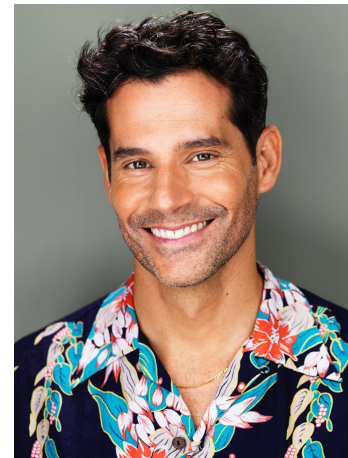

Eduardo Ramos Height 6'1" | 185cm Suit 40" | 101cm R Shirt 34" | 86cm Waist 32" | 81cm
Inseam 32" | 81cm Shoe 10 US | 43.5 EU Hair Brown Eyes Hazel

Eduardo Ramos Height 6'1" | 185cm Suit 40" | 101cm R Shirt 34" | 86cm Waist 32" | 81cm
Inseam 32" | 81cm Shoe 10 US | 43.5 EU Hair Brown Eyes Hazel

Eduardo Ramos Height 6'1" | 185cm Suit 40" | 101cm R Shirt 34" | 86cm Waist 32" | 81cm
Inseam 32" | 81cm Shoe 10 US | 43.5 EU Hair Brown Eyes Hazel

CGM
CAROLINE GLEASON
MANAGEMENT

Eduardo Ramos Height 6'1" | 185cm Suit 40" | 101cm R Shirt 34" | 86cm Waist 32" | 81cm
 Inseam 32" | 81cm Shoe 10 US | 43.5 EU Hair Brown Eyes Hazel