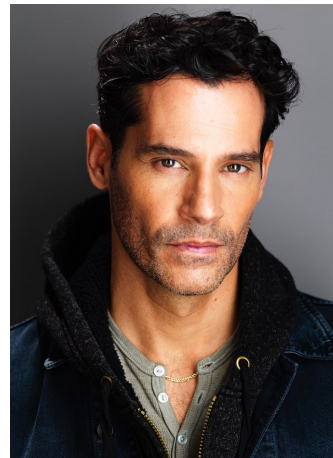

Eduardo Ramos Height 6'1" | 185cm Suit 40" | 101cm R Shirt 34" | 86cm Waist 32" | 81cm
Inseam 32" | 81cm Shoe 10 US | 43.5 EU Hair Brown Eyes Hazel

Eduardo Ramos Height 6'1" | 185cm Suit 40" | 101cm R Shirt 34" | 86cm Waist 32" | 81cm
Inseam 32" | 81cm Shoe 10 US | 43.5 EU Hair Brown Eyes Hazel

Eduardo Ramos Height 6'1" | 185cm Suit 40" | 101cm R Shirt 34" | 86cm Waist 32" | 81cm
Inseam 32" | 81cm Shoe 10 US | 43.5 EU Hair Brown Eyes Hazel

CGM
CAROLINE GLEASON
MANAGEMENT

Eduardo Ramos Height 6'1" | 185cm Suit 40" | 101cm R Shirt 34" | 86cm Waist 32" | 81cm
 Inseam 32" | 81cm Shoe 10 US | 43.5 EU Hair Brown Eyes Hazel