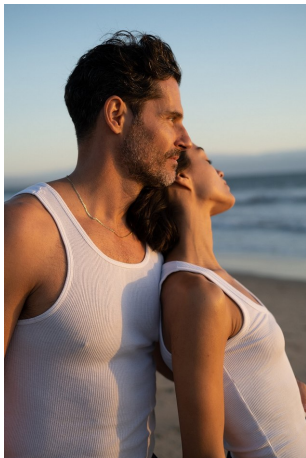

Eduardo Ramos Height 6'1" | 185cm Suit 40" | 101cm R Shirt 34" | 86cm Waist 32" | 81cm
Inseam 32" | 81cm Shoe 10 US | 43.5 EU Hair Brown Eyes Hazel

Eduardo Ramos Height 6'1" | 185cm Suit 40" | 101cm R Shirt 34" | 86cm Waist 32" | 81cm
Inseam 32" | 81cm Shoe 10 US | 43.5 EU Hair Brown Eyes Hazel

Eduardo Ramos Height 6'1" | 185cm Suit 40" | 101cm R Shirt 34" | 86cm Waist 32" | 81cm
Inseam 32" | 81cm Shoe 10 US | 43.5 EU Hair Brown Eyes Hazel

CGM
CAROLINE GLEASON
MANAGEMENT

Eduardo Ramos Height 6'1" | 185cm Suit 40" | 101cm R Shirt 34" | 86cm Waist 32" | 81cm
 Inseam 32" | 81cm Shoe 10 US | 43.5 EU Hair Brown Eyes Hazel