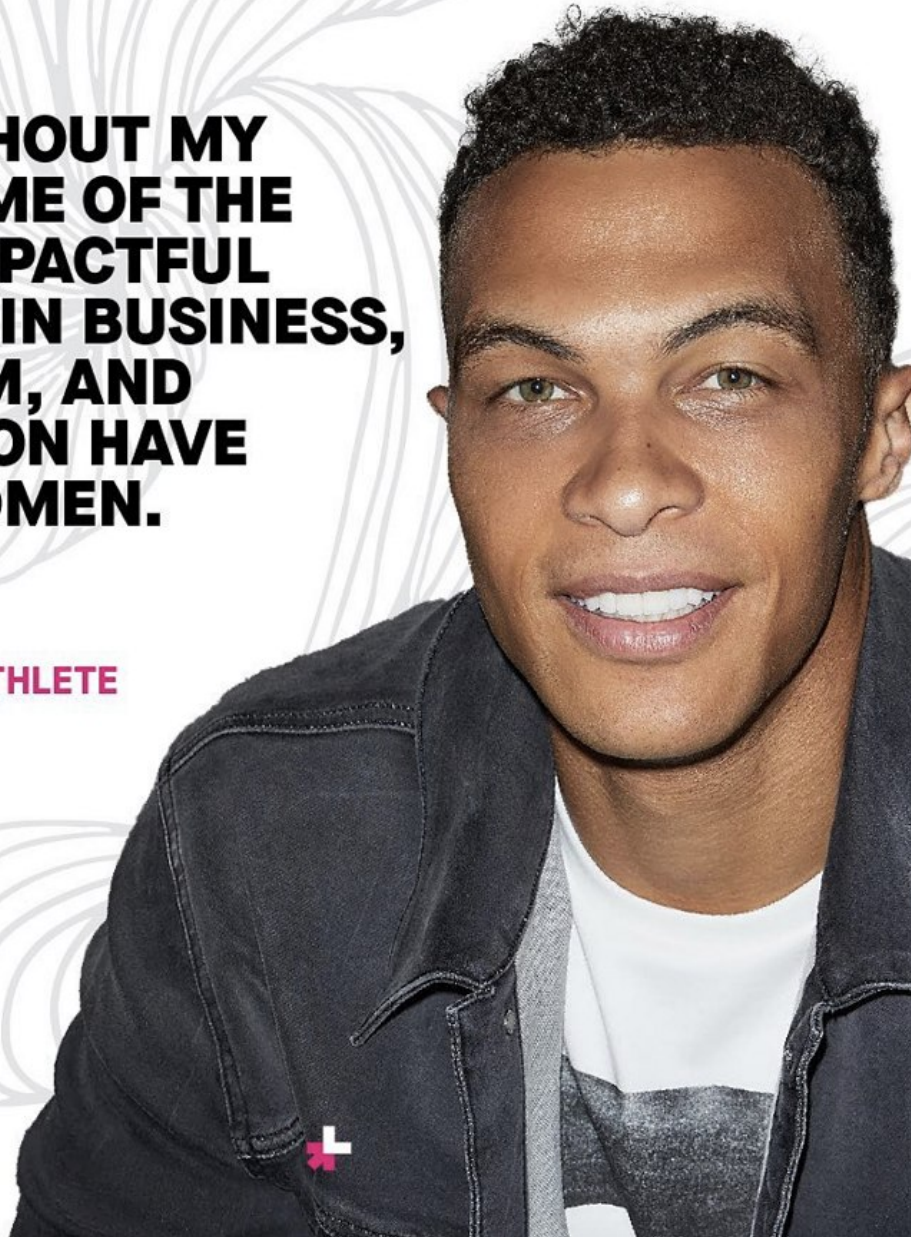

TOP MODEL

FOOTBALL PLAYER, RED CARPET ICON, POSSIBLY THE SEXIEST MAN ALIVE, DALE MOSS SHOWS US WHAT HE'S GOT

PHOTOGRAPHED BY
SARAH ORBANIC
STYLED BY CHRISTIAN BUENO

Dale Moss Height 6'2" | 188cm Suit 42" | 106cm L Shirt 33" | 84cm Waist 32" | 81cm
Inseam 33" | 84cm Shoe 13 US | 48 EU Hair Brown Eyes Hazel

Dale Moss Height 6'2" | 188cm Suit 42" | 106cm L Shirt 33" | 84cm Waist 32" | 81cm
Inseam 33" | 84cm Shoe 13 US | 48 EU Hair Brown Eyes Hazel

“

**THROUGHOUT MY
LIFE, SOME OF THE
MOST IMPACTFUL
FIGURES IN BUSINESS,
ACTIVISM, AND
EDUCATION HAVE
BEEN WOMEN.**

”

DALE MOSS
FORMER NFL ATHLETE
MODEL & HOST

#IWD2022

Dale Moss Height 6'2" | 188cm Suit 42" | 106cm L Shirt 33" | 84cm Waist 32" | 81cm
Inseam 33" | 84cm Shoe 13 US | 48 EU Hair Brown Eyes Hazel

CGM
CAROLINE GLEASON
MANAGEMENT