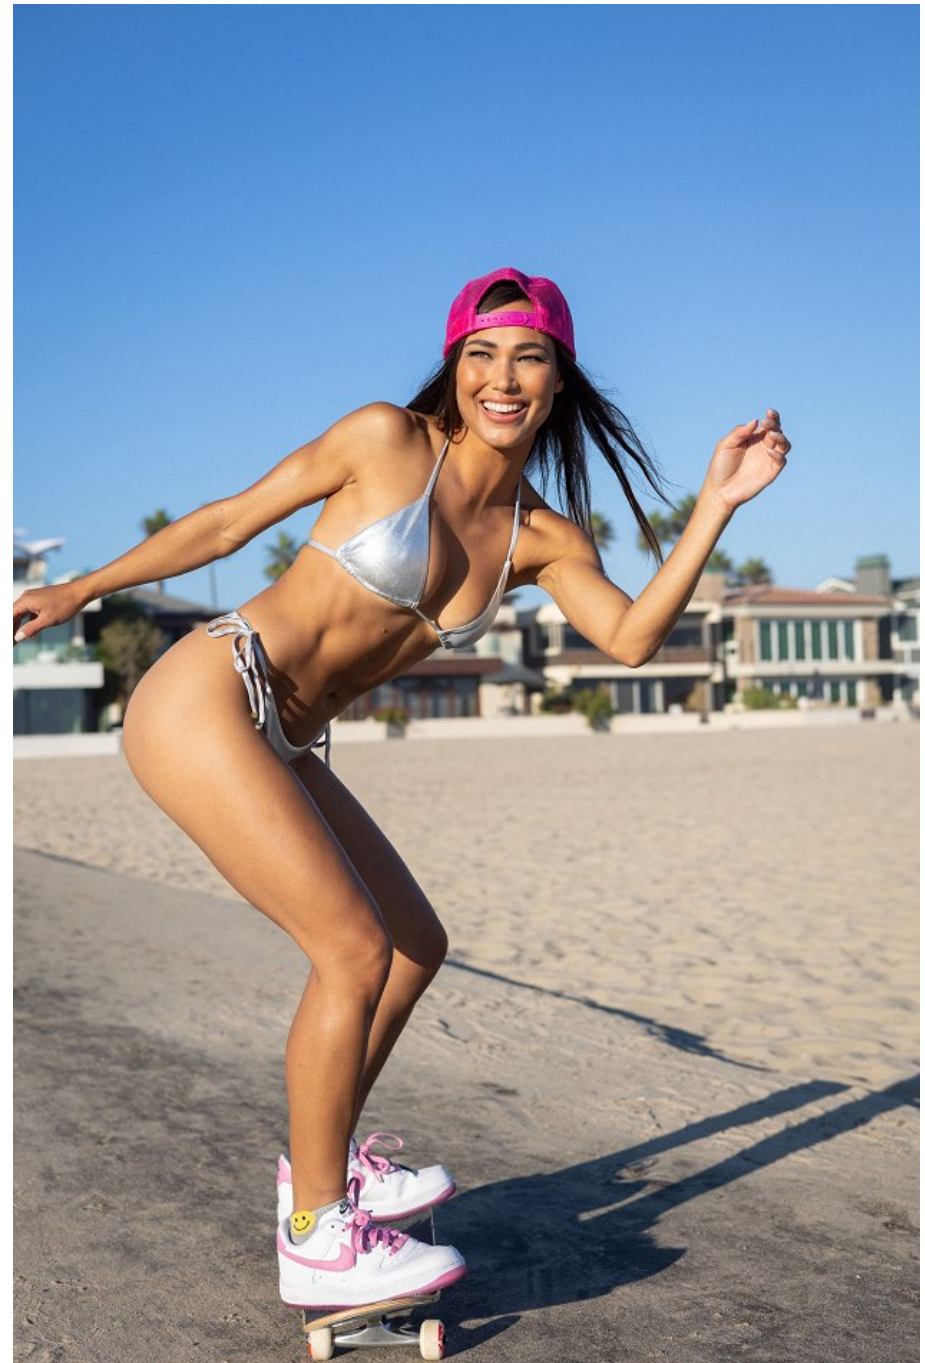

Lisa Dillon Height 5'7.5" | 171cm Bust 34" | 86cm Waist 25" | 64cm Hips 35" | 89cm
Dress 2 US | 32 EU Shoe 7.5 US | 38.5 EU Hair Brown Eyes Green

Lisa Dillon Height 5'7.5" | 171cm Bust 34" | 86cm Waist 25" | 64cm Hips 35" | 89cm
Dress 2 US | 32 EU Shoe 7.5 US | 38.5 EU Hair Brown Eyes Green