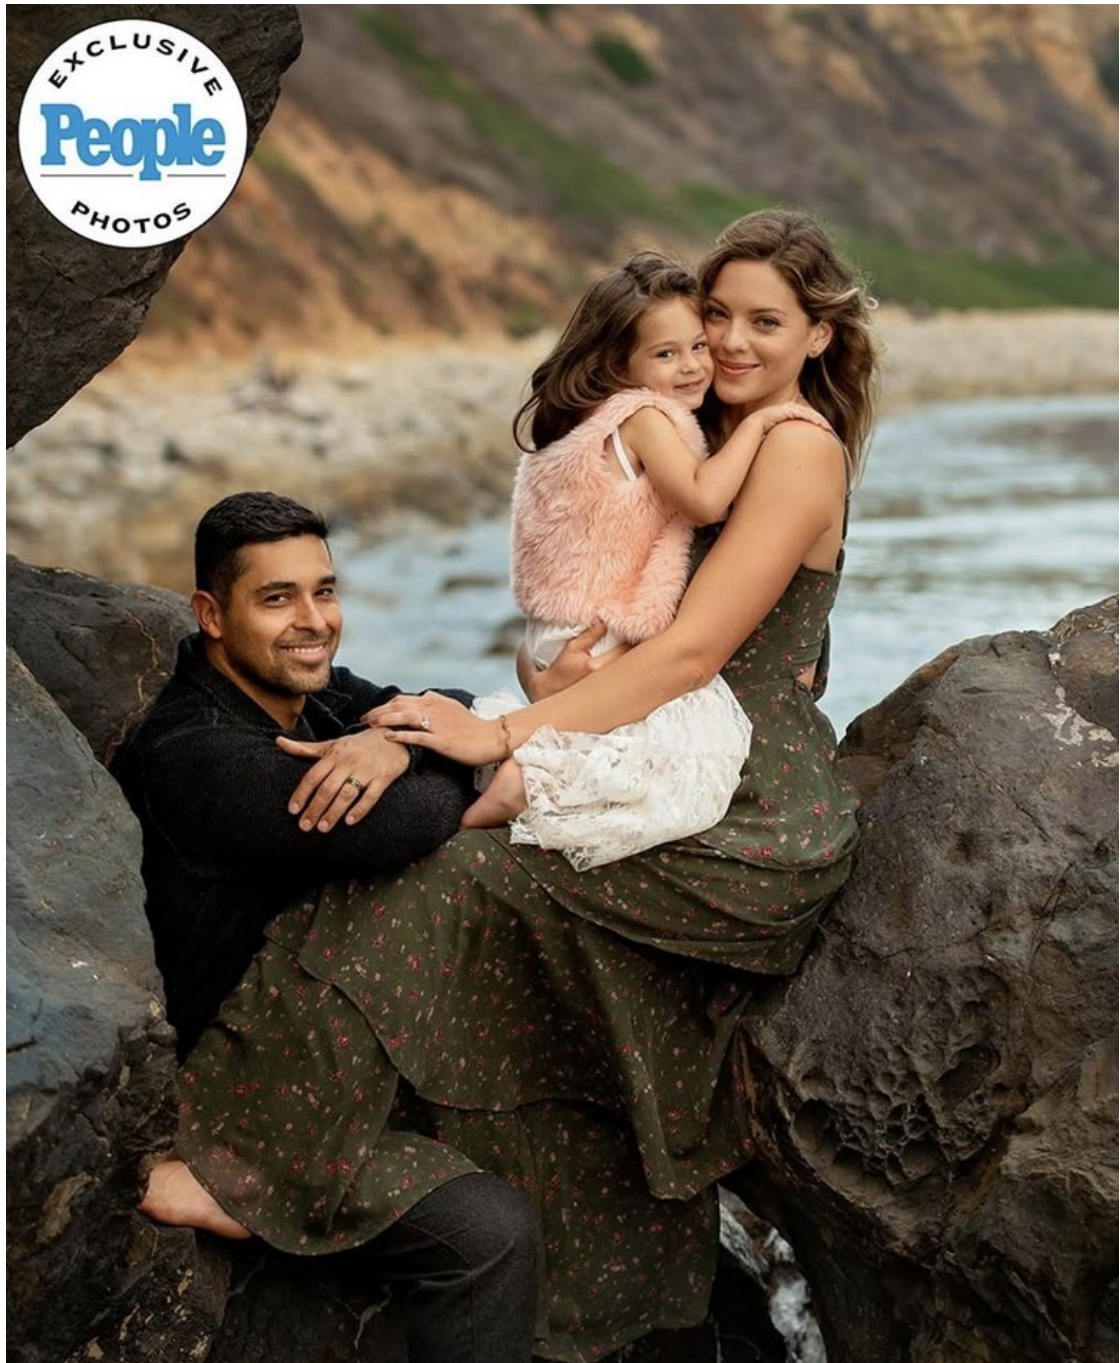

Amanda Pacheco Height 5'9" | 175cm Bust 34" | 86cm Waist 26" | 66cm Hips 36" | 92cm  
Dress 2-4 US | 32-34 EU Shoe 7.5 US | 38.5 EU Hair Blonde Eyes Blue

EXCLUSIVE  
**People**  
PHOTOS

Amanda Pacheco Height 5'9" | 175cm Bust 34" | 86cm Waist 26" | 66cm Hips 36" | 92cm  
Dress 2-4 US | 32-34 EU Shoe 7.5 US | 38.5 EU Hair Blonde Eyes Blue

**CGM**  
CAROLINE GLEASON  
MANAGEMENT

EXCLUSIVE  
**People**  
PHOTOS

Amanda Pacheco Height 5'9" | 175cm Bust 34" | 86cm Waist 26" | 66cm Hips 36" | 92cm  
Dress 2-4 US | 32-34 EU Shoe 7.5 US | 38.5 EU Hair Blonde Eyes Blue

# Parents

ALL  
ABOUT  
THE

LOVE

50+  
WAYS TO MAKE  
AMAZING  
MEMORIES THIS  
YEAR

WILMER  
VALDERRAMA &  
AMANDA PACHECO  
with NAKANO

JANUARY/FEBRUARY 2022 PARENTS.COM

Amanda Pacheco Height 5'9" | 175cm Bust 34" | 86cm Waist 26" | 66cm Hips 36" | 92cm  
Dress 2-4 US | 32-34 EU Shoe 7.5 US | 38.5 EU Hair Blonde Eyes Blue