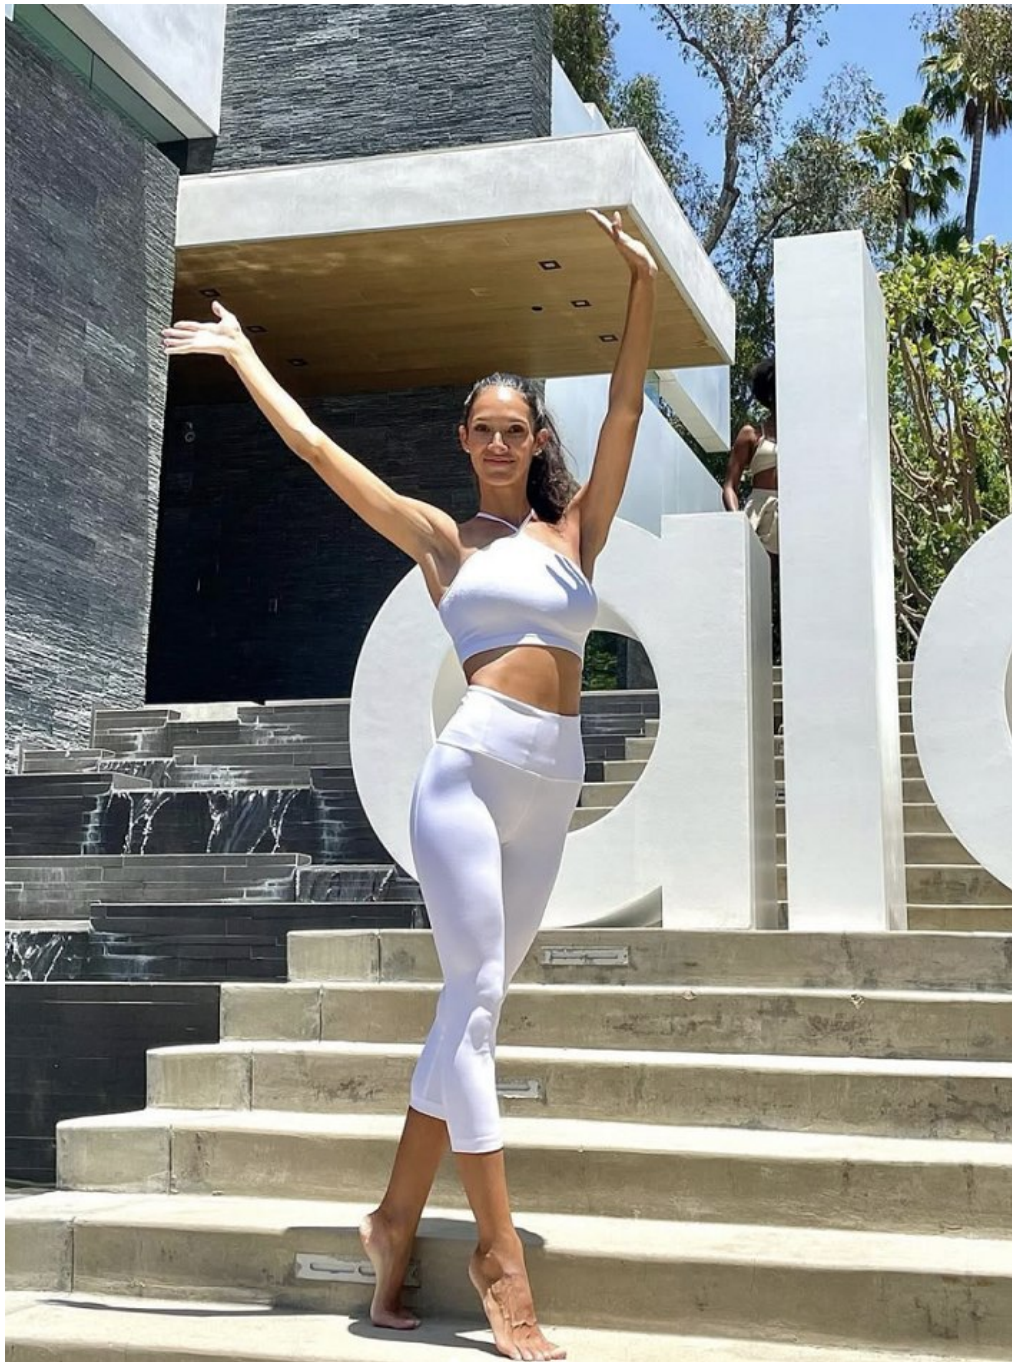

Narrative.

Sadie Burris

Fashion FARM RIO
Spring 2025

Sadie Burris Height 5'9" | 175cm Bust 34" | 86cm Waist 26" | 66cm Hips 36" | 92cm
Dress 2-4 US | 32-34 EU Shoe 9.5 US | 40.5 EU Hair Brown Eyes Brown

CGM
CAROLINE GLEASON
MANAGEMENT

Sadie Burris Height 5'9" | 175cm Bust 34" | 86cm Waist 26" | 66cm Hips 36" | 92cm
Dress 2-4 US | 32-34 EU Shoe 9.5 US | 40.5 EU Hair Brown Eyes Brown

Sadie Burris Height 5'9" | 175cm Bust 34" | 86cm Waist 26" | 66cm Hips 36" | 92cm
Dress 2-4 US | 32-34 EU Shoe 9.5 US | 40.5 EU Hair Brown Eyes Brown