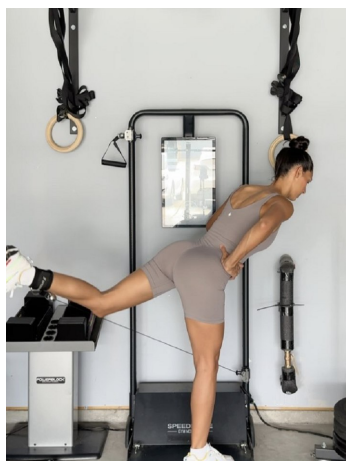

Sadie Burris Height 5'9" | 175cm Bust 34" | 86cm Waist 26" | 66cm Hips 36" | 92cm
Dress 2-4 US | 32-34 EU Shoe 9.5 US | 40.5 EU Hair Brown Eyes Brown

Sadie Burris Height 5'9" | 175cm Bust 34" | 86cm Waist 26" | 66cm Hips 36" | 92cm
Dress 2-4 US | 32-34 EU Shoe 9.5 US | 40.5 EU Hair Brown Eyes Brown