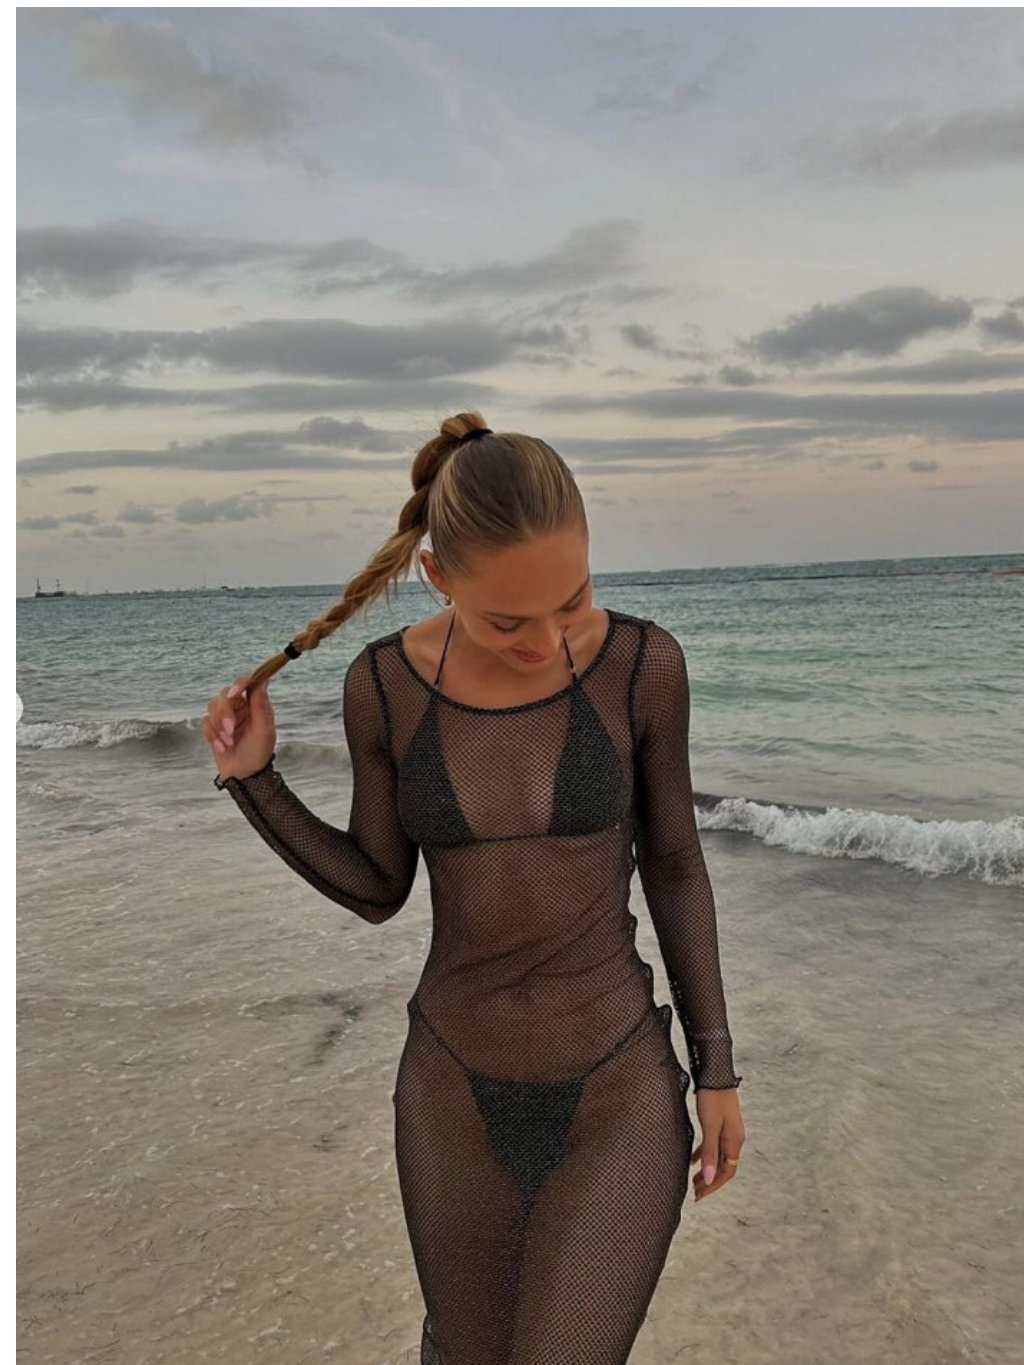

Cat Norris Height 5'9.5" | 176cm Bust 34" | 86cm Waist 24" | 61cm Hips 35.5" | 90cm
Dress 2-4 US | 32-34 EU Shoe 8 US | 39 EU Hair Blonde Eyes Green

Cat Norris Height 5'9.5" | 176cm Bust 34" | 86cm Waist 24" | 61cm Hips 35.5" | 90cm
Dress 2-4 US | 32-34 EU Shoe 8 US | 39 EU Hair Blonde Eyes Green