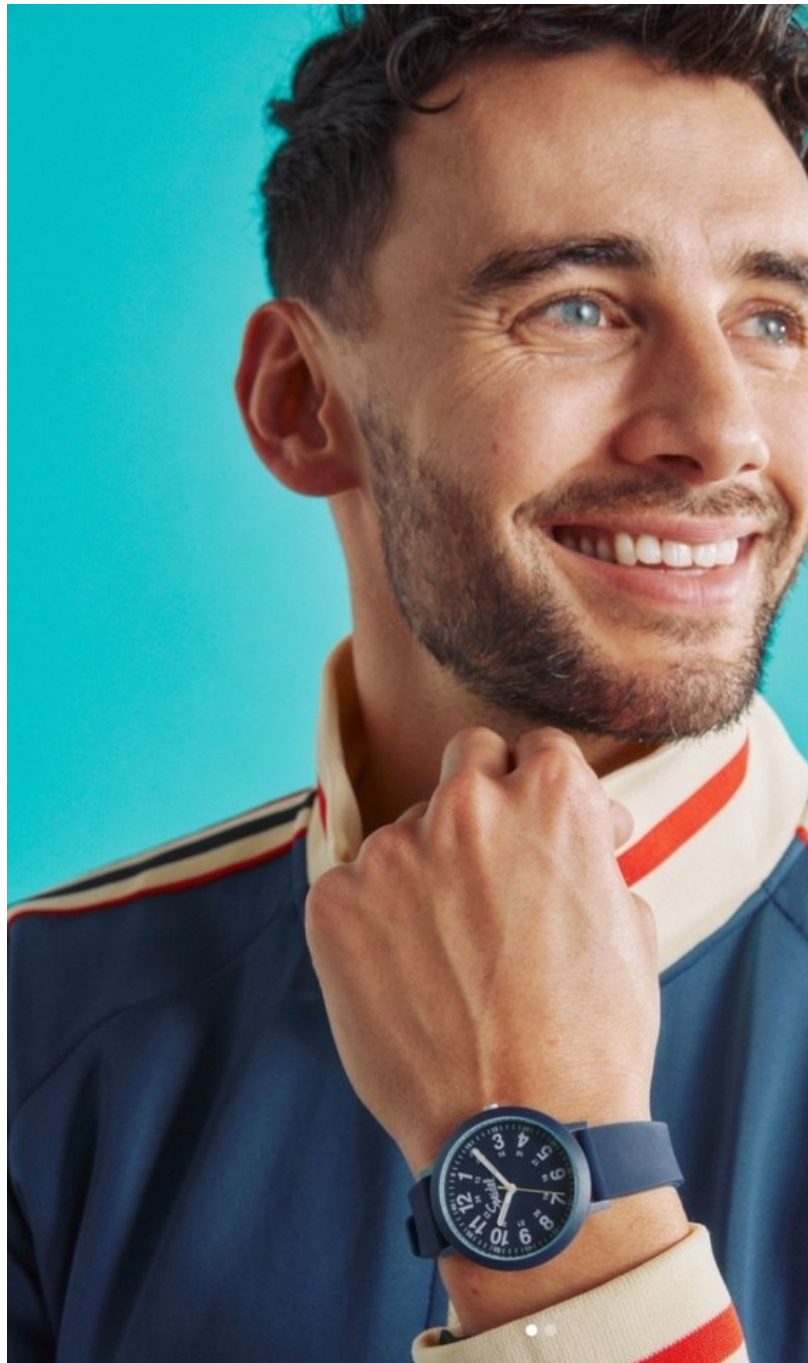

Brendan Morais Height 6'1" | 185cm Suit 40" | 101cm L Shirt 34" | 86cm Waist 32" | 81cm
Inseam 32" | 81cm Shoe 12 US | 46.5 EU Hair Black Eyes Blue

Brendan Morais Height 6'1" | 185cm Suit 40" | 101cm L Shirt 34" | 86cm Waist 32" | 81cm
Inseam 32" | 81cm Shoe 12 US | 46.5 EU Hair Black Eyes Blue