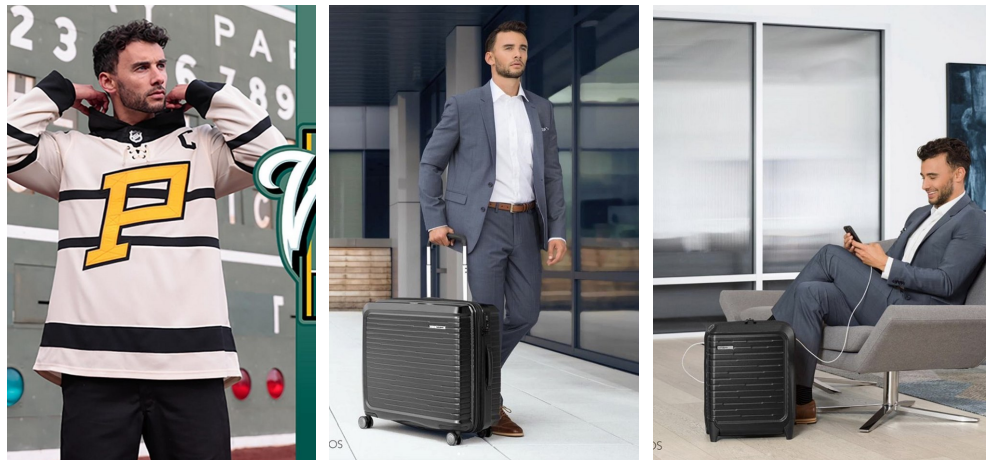

Brendan Morais Height 6'1" | 185cm Suit 40" | 101cm L Shirt 34" | 86cm Waist 32" | 81cm
 Inseam 32" | 81cm Shoe 12 US | 46.5 EU Hair Black Eyes Blue

Brendan Morais Height 6'1" | 185cm Suit 40" | 101cm L Shirt 34" | 86cm Waist 32" | 81cm
Inseam 32" | 81cm Shoe 12 US | 46.5 EU Hair Black Eyes Blue