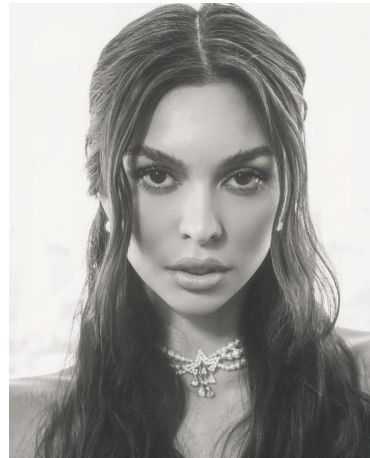

Carolina Urrea Height 5'8" | 173cm Bust 34" | 86cm Waist 25" | 63cm Hips 37" | 94cm
Dress 2 US | 32 EU Shoe 8.5 US | 39.5 EU Hair Brown Eyes Brown

Carolina Urrea Height 5'8" | 173cm Bust 34" | 86cm Waist 25" | 63cm Hips 37" | 94cm
Dress 2 US | 32 EU Shoe 8.5 US | 39.5 EU Hair Brown Eyes Brown