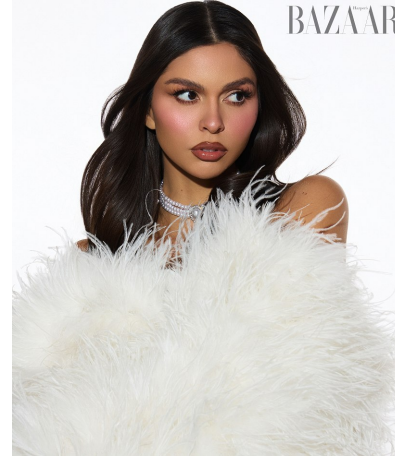

Carolina Urrea Height 5'8" | 173cm Bust 34" | 86cm Waist 25" | 63cm Hips 37" | 94cm
Dress 2 US | 32 EU Shoe 8.5 US | 39.5 EU Hair Brown Eyes Brown

Carolina Urrea Height 5'8" | 173cm Bust 34" | 86cm Waist 25" | 63cm Hips 37" | 94cm
Dress 2 US | 32 EU Shoe 8.5 US | 39.5 EU Hair Brown Eyes Brown