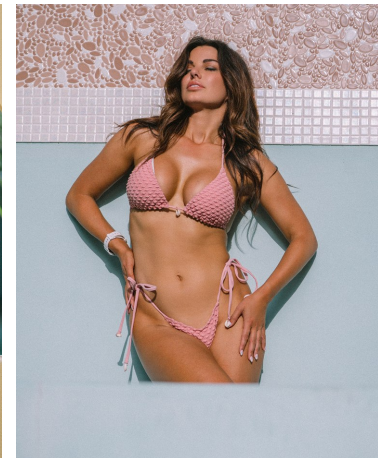

Sports Illustrated  
**SWIMSUIT**

Victoria Vesce

Victoria Vesce Height 5'8" | 173cm Bust 34" | 86cm Waist 27" | 69cm Hips 36" | 91cm  
Dress 2-4 US | 32-34 EU Shoe 9 US | 40 EU Hair Brown Eyes Brown