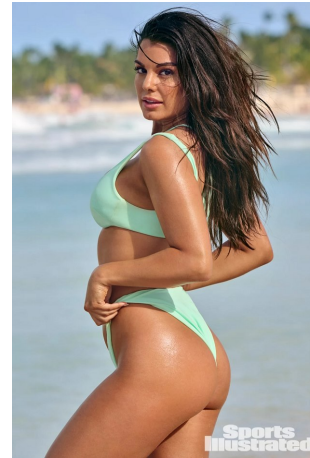

Sports Illustrated  
**SWIMSUIT**

Victoria Vesce

Victoria Vesce Height 5'8" | 173cm Bust 34" | 86cm Waist 27" | 69cm Hips 36" | 91cm  
Dress 2-4 US | 32-34 EU Shoe 9 US | 40 EU Hair Brown Eyes Brown