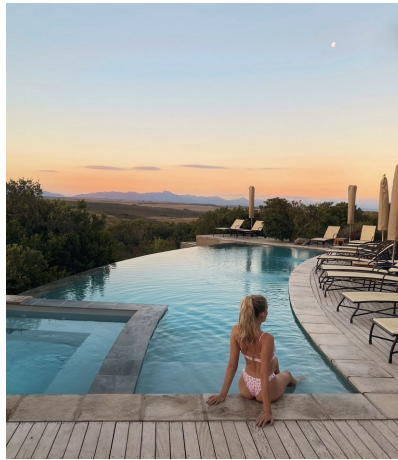

Nienke Jansz Height 5'10" | 178cm Bust 32" | 81cm Waist 25" | 64cm Hips 35" | 89cm
Dress 2 US | 32 EU Shoe 7 US | 38 EU Hair Dark Blonde Eyes Hazel

CGM
CAROLINE GLEASON
MANAGEMENT

Nienke Jansz Height 5'10" | 178cm Bust 32" | 81cm Waist 25" | 64cm Hips 35" | 89cm
Dress 2 US | 32 EU Shoe 7 US | 38 EU Hair Dark Blonde Eyes Hazel