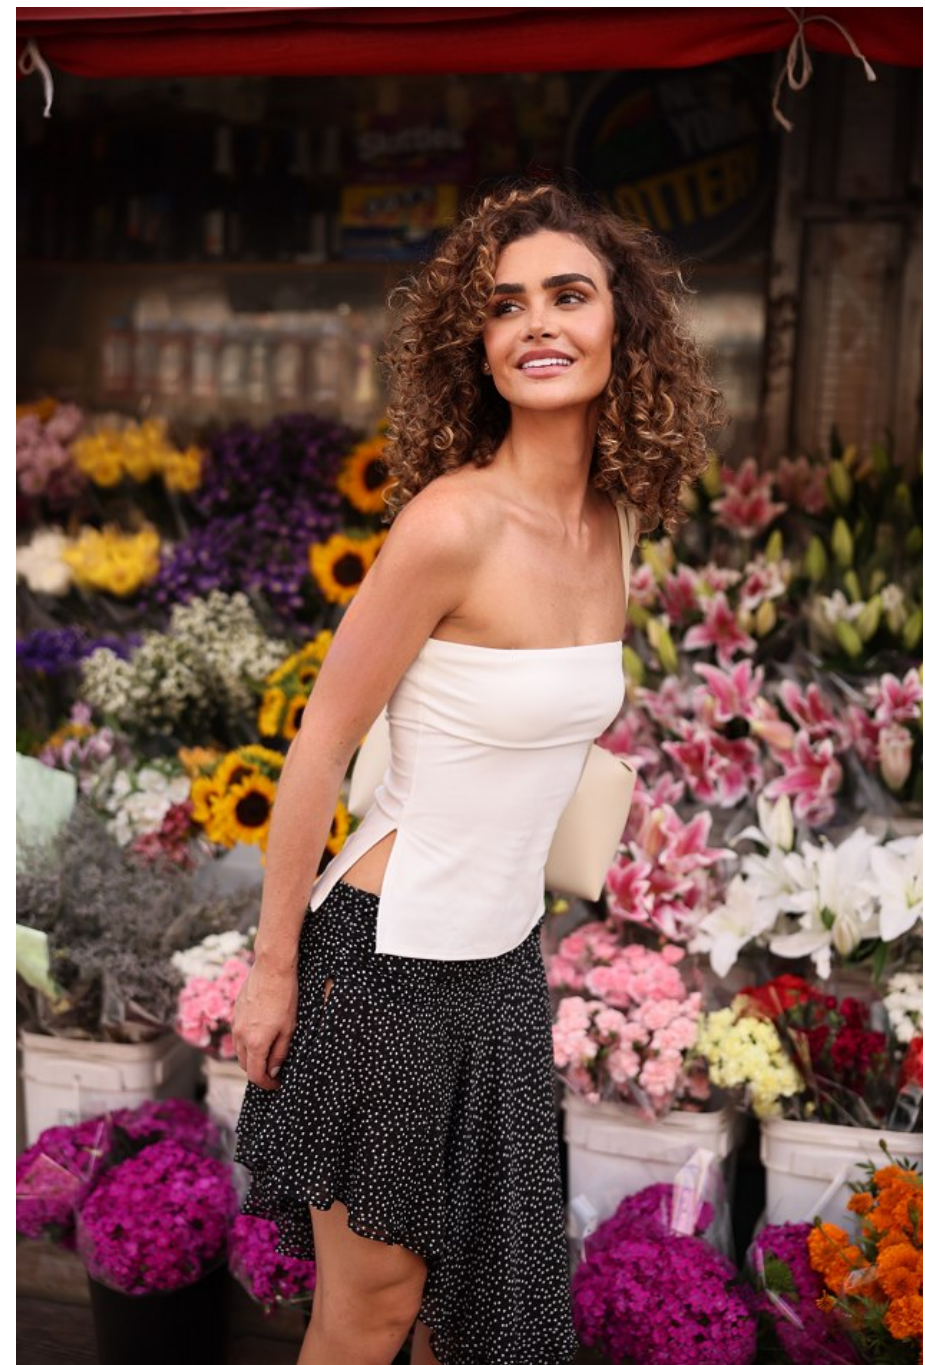

Isadora Amorim Height 5'9" | 175cm Bust 34" | 86cm Waist 27" | 69cm Hips 37" | 94cm  
Dress 2-4 US | 32-34 EU Shoe 9 US | 40 EU Hair Light Brown Eyes Brown

Isadora Amorim Height 5'9" | 175cm Bust 34" | 86cm Waist 27" | 69cm Hips 37" | 94cm  
Dress 2-4 US | 32-34 EU Shoe 9 US | 40 EU Hair Light Brown Eyes Brown