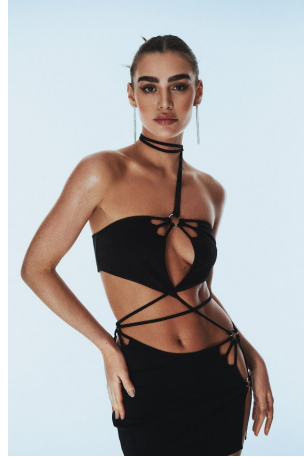

Isadora Amorim Height 5'9" | 175cm Bust 34" | 86cm Waist 27" | 69cm Hips 37" | 94cm
Dress 2-4 US | 32-34 EU Shoe 9 US | 40 EU Hair Light Brown Eyes Brown

CGM
CAROLINE GLEASON
MANAGEMENT

Isadora Amorim Height 5'9" | 175cm Bust 34" | 86cm Waist 27" | 69cm Hips 37" | 94cm
Dress 2-4 US | 32-34 EU Shoe 9 US | 40 EU Hair Light Brown Eyes Brown