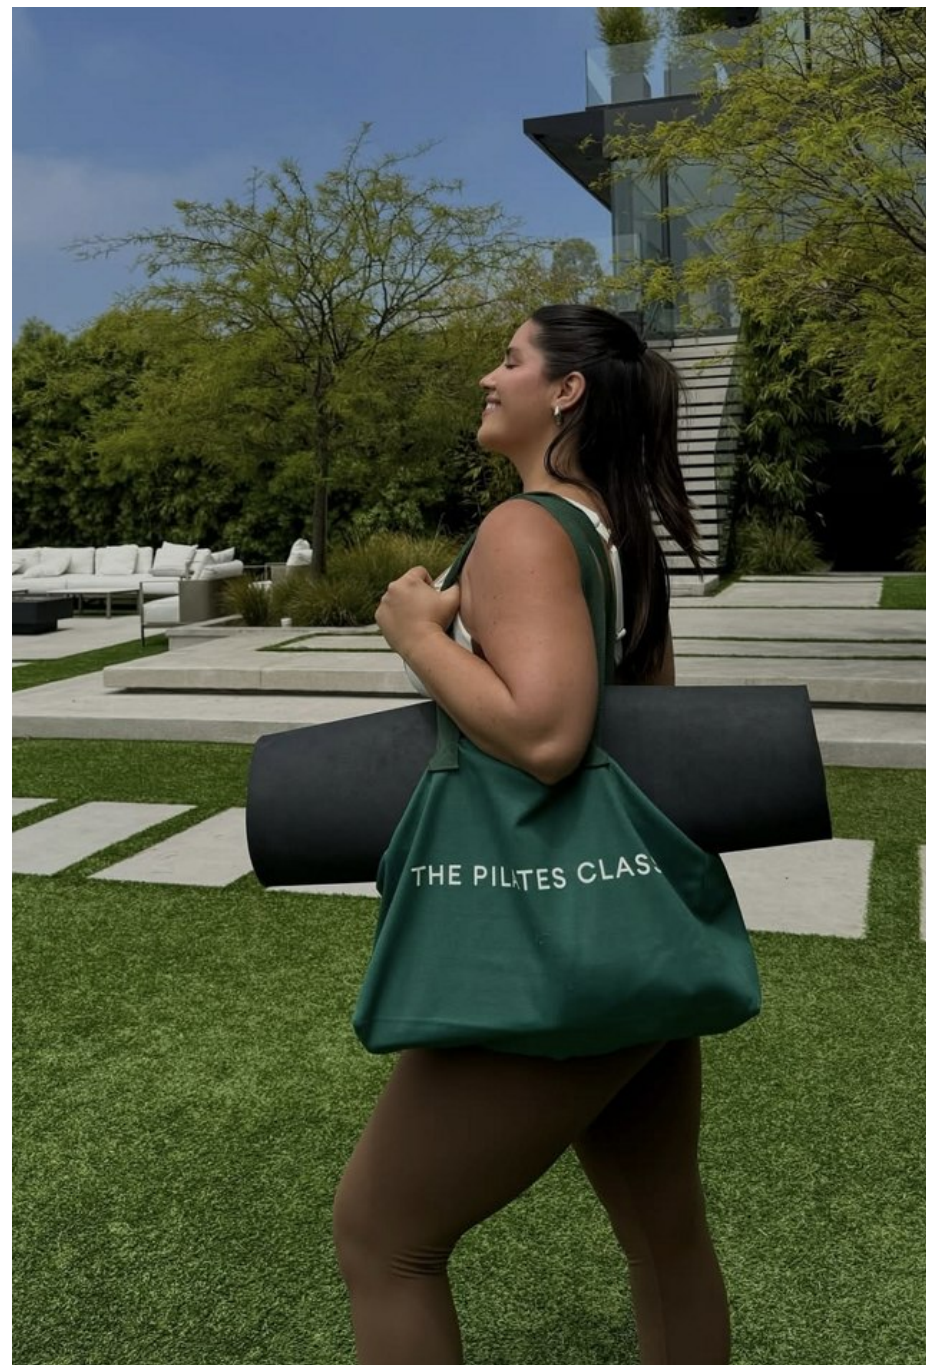

Jessica Craft Height 5'9" | 175cm Bust 40" | 101cm Waist 35" | 89cm Hips 48" | 122cm
Dress 14-16 US | 44-46 EU Shoe 9 US | 40 EU Hair Brown Eyes Brown

Jessica Craft Height 5'9" | 175cm Bust 40" | 101cm Waist 35" | 89cm Hips 48" | 122cm
Dress 14-16 US | 44-46 EU Shoe 9 US | 40 EU Hair Brown Eyes Brown