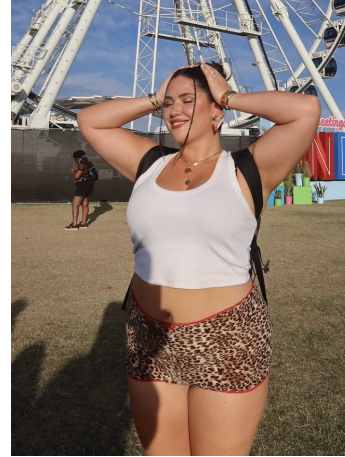

Jessica Craft Height 5'9" | 175cm Bust 40" | 101cm Waist 35" | 89cm Hips 48" | 122cm
Dress 14-16 US | 44-46 EU Shoe 9 US | 40 EU Hair Brown Eyes Brown

Jessica Craft Height 5'9" | 175cm Bust 40" | 101cm Waist 35" | 89cm Hips 48" | 122cm
Dress 14-16 US | 44-46 EU Shoe 9 US | 40 EU Hair Brown Eyes Brown