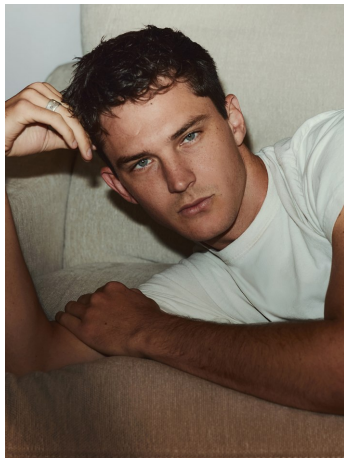

Tommy Hackett Height 6'2" | 188cm Chest 40" | 102cm Suit 40" | 102cm R Shirt 33" | 84cm Waist 32" | 81cm  
Inseam 33" | 84cm Shoe 11 US | 45.5 EU Hair Brown Eyes Blue

Tommy Hackett   Height 6'2" | 188cm   Chest 40" | 102cm   Suit 40" | 102cm R   Shirt 33" | 84cm   Waist 32" | 81cm  
Inseam 33" | 84cm   Shoe 11 US | 45.5 EU   Hair Brown   Eyes Blue