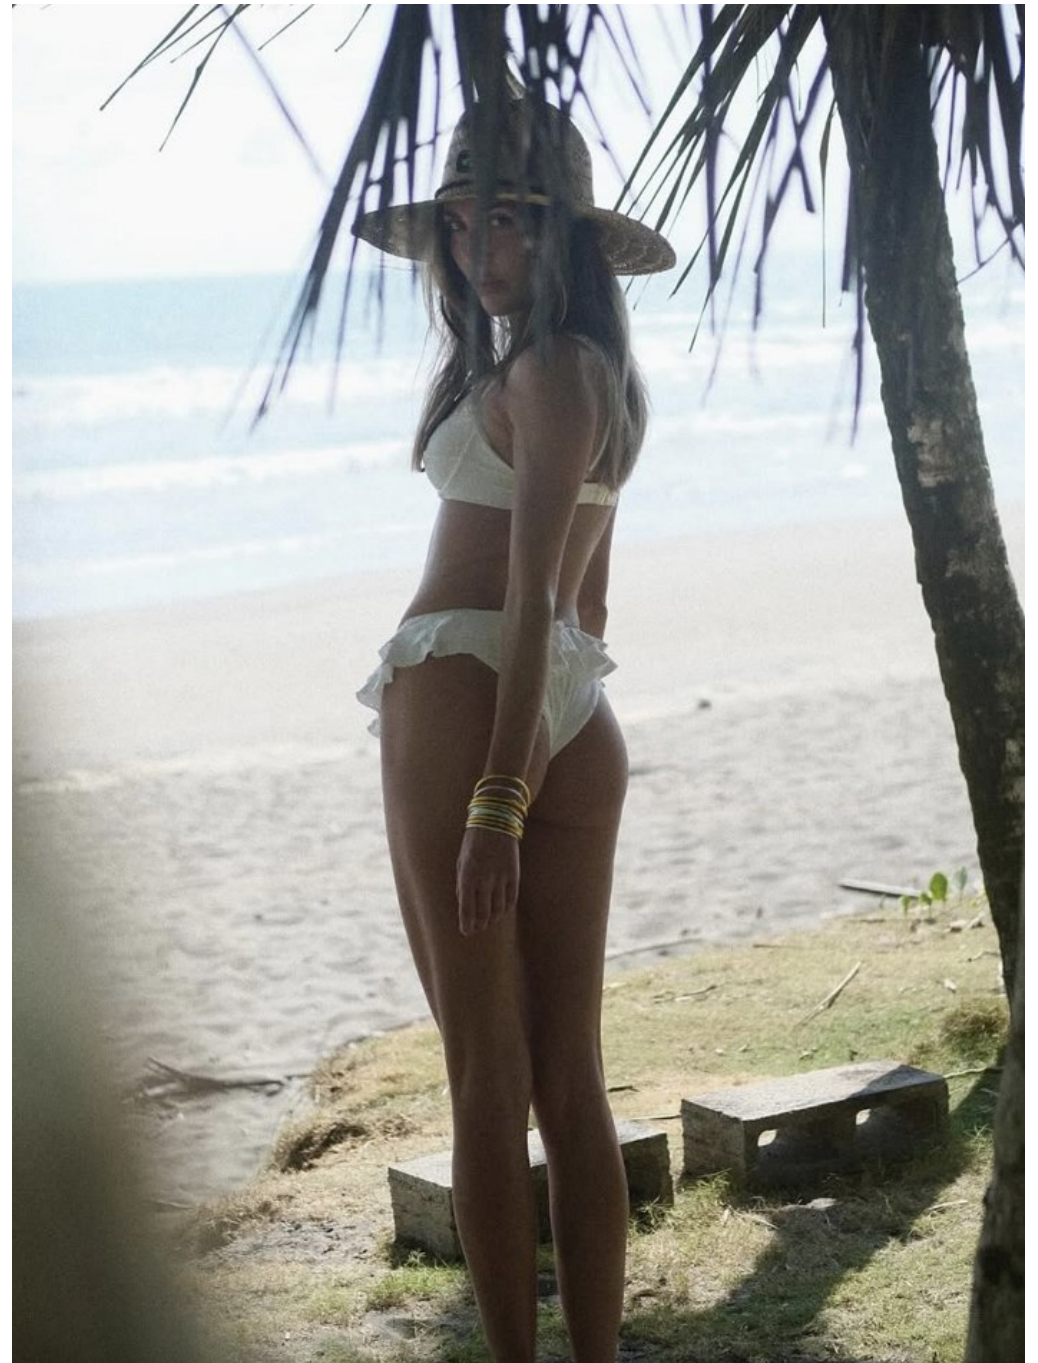

Madison Callaghan Height 5'7.5" | 171cm Bust 32" | 81cm Waist 24" | 61cm Hips 34" | 86cm
Dress 2 US | 32 EU Shoe 6.5 US | 37.5 EU Hair Brown Eyes Green

CGM
CAROLINE GLEASON
MANAGEMENT

Madison Callaghan Height 5'7.5" | 171cm Bust 32" | 81cm Waist 24" | 61cm Hips 34" | 86cm
Dress 2 US | 32 EU Shoe 6.5 US | 37.5 EU Hair Brown Eyes Green

Madison Callaghan Height 5'7.5" | 171cm Bust 32" | 81cm Waist 24" | 61cm Hips 34" | 86cm
Dress 2 US | 32 EU Shoe 6.5 US | 37.5 EU Hair Brown Eyes Green

Madison Callaghan Height 5'7.5" | 171cm Bust 32" | 81cm Waist 24" | 61cm Hips 34" | 86cm
Dress 2 US | 32 EU Shoe 6.5 US | 37.5 EU Hair Brown Eyes Green