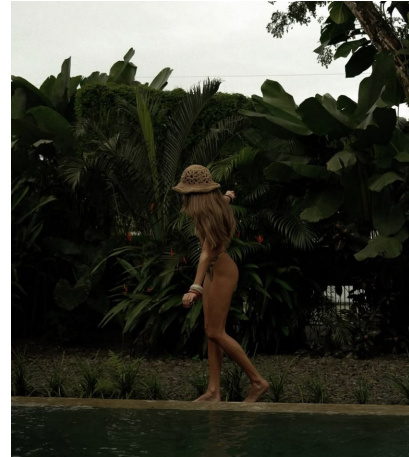

Madison Callaghan Height 5'7.5" | 171cm Bust 32" | 81cm Waist 24" | 61cm Hips 34" | 86cm  
Dress 2 US | 32 EU Shoe 6.5 US | 37.5 EU Hair Brown Eyes Green

Madison Callaghan Height 5'7.5" | 171cm Bust 32" | 81cm Waist 24" | 61cm Hips 34" | 86cm  
Dress 2 US | 32 EU Shoe 6.5 US | 37.5 EU Hair Brown Eyes Green