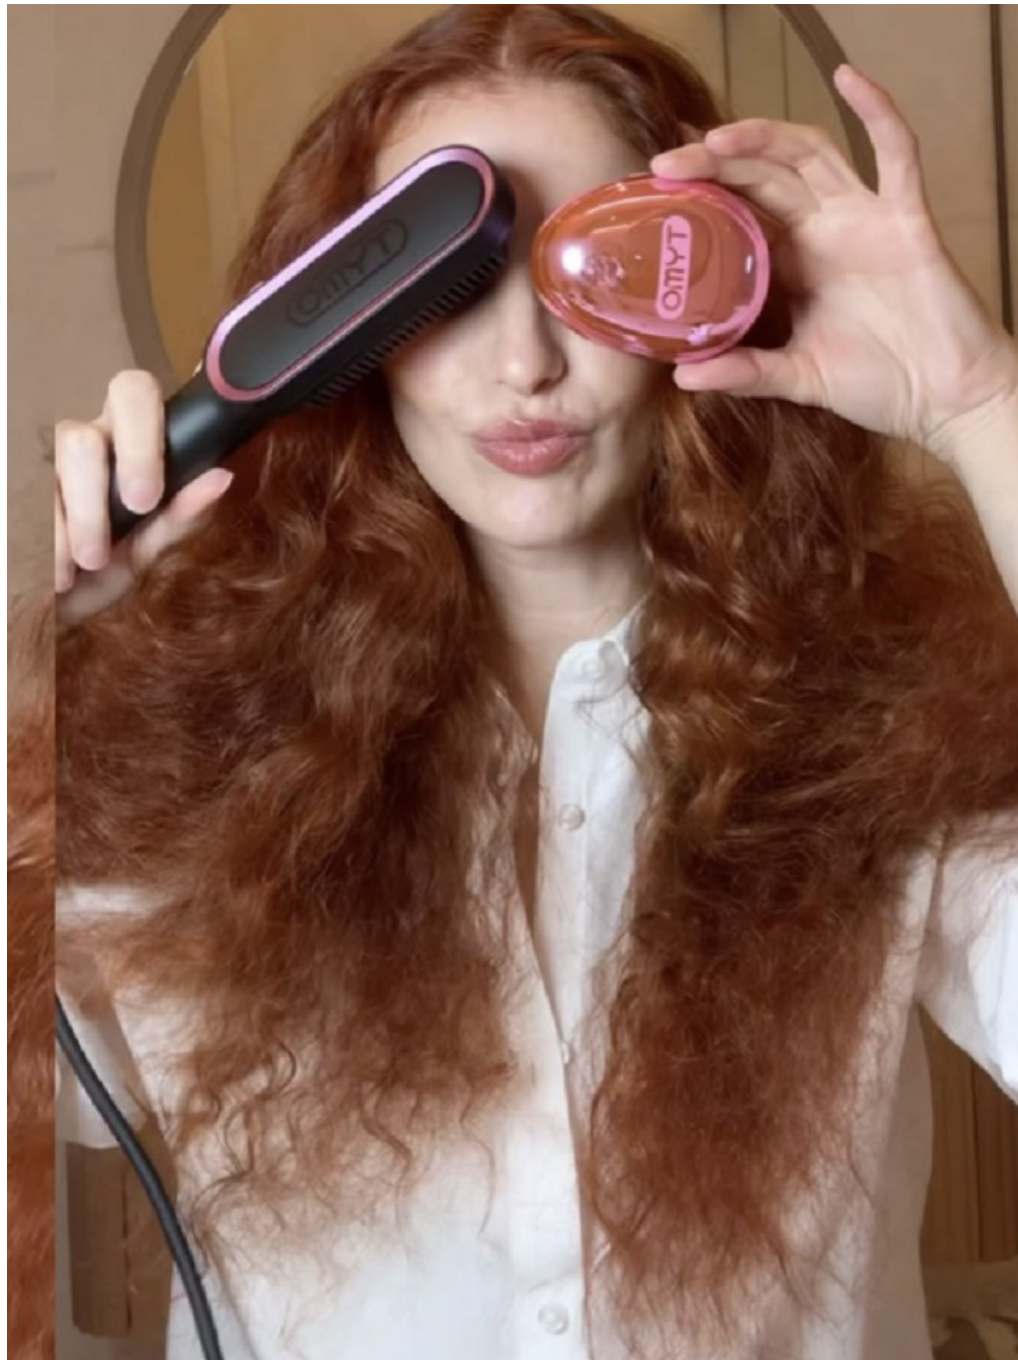

Elaine Silva Height 5'8" | 173cm Bust 34" | 86cm Waist 25" | 63cm Hips 36" | 92cm
Dress 2-4 US | 32-34 EU Shoe 7.5 US | 38.5 EU Hair Red Eyes Brown