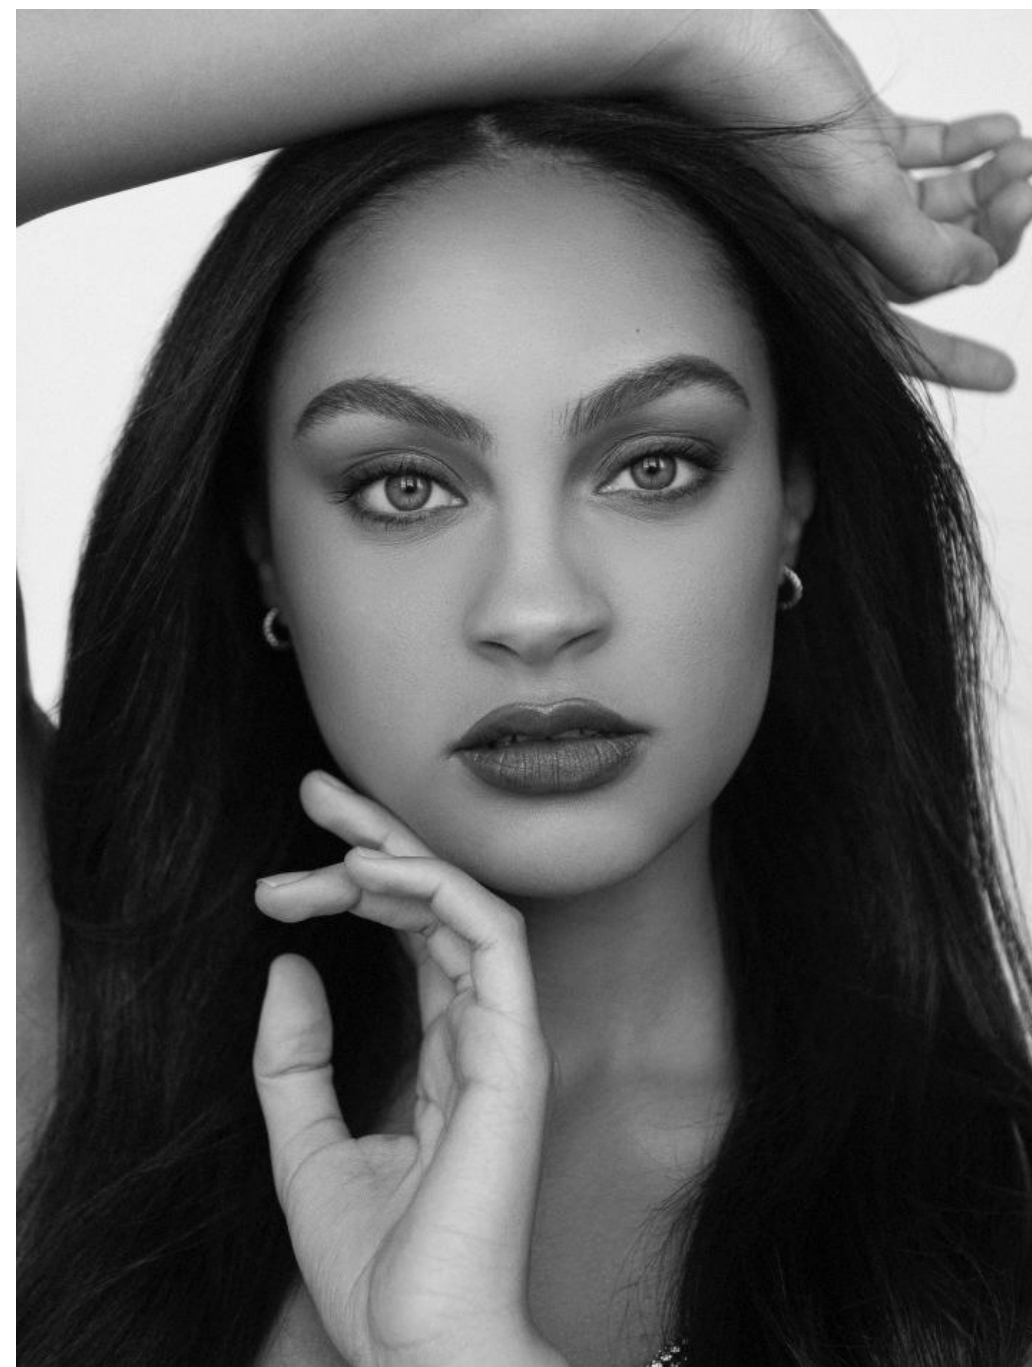

Ashley King Height 5'8" | 173cm Bust 32" | 81cm Waist 26" | 66cm Hips 37" | 94cm
Dress 2-4 US | 32-34 EU Shoe 9.5 US | 40.5 EU Hair Brown Eyes Green

Ashley King Height 5'8" | 173cm Bust 32" | 81cm Waist 26" | 66cm Hips 37" | 94cm
Dress 2-4 US | 32-34 EU Shoe 9.5 US | 40.5 EU Hair Brown Eyes Green

Ashley King Height 5'8" | 173cm Bust 32" | 81cm Waist 26" | 66cm Hips 37" | 94cm
Dress 2-4 US | 32-34 EU Shoe 9.5 US | 40.5 EU Hair Brown Eyes Green