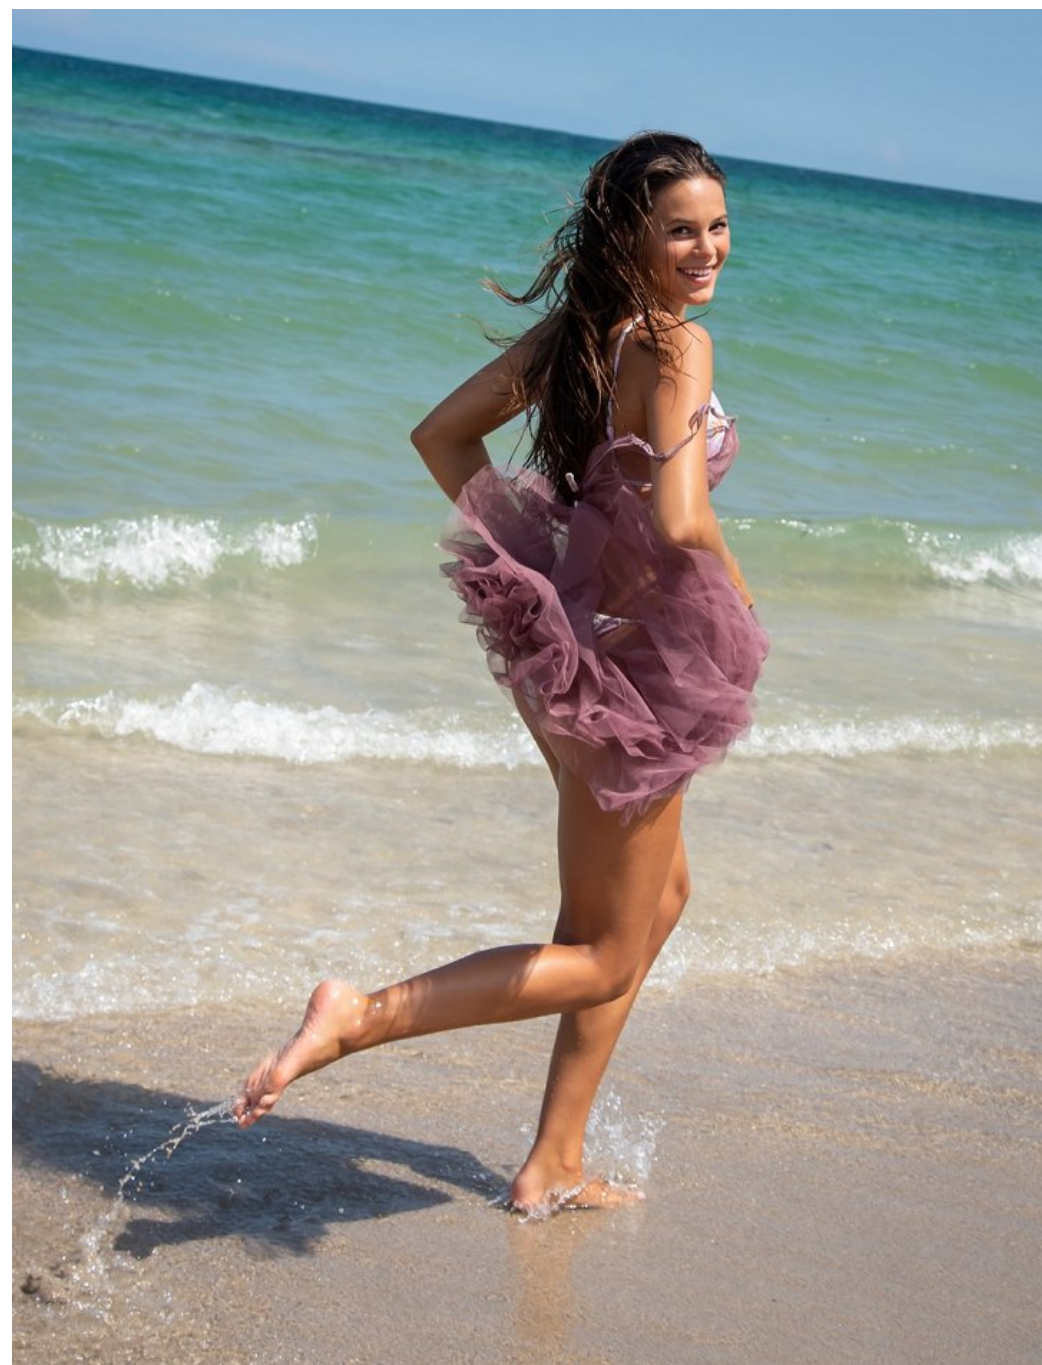

Aiyana Clemens Height 5'9" | 175cm Bust 34" | 86cm Waist 25" | 64cm Hips 36" | 91cm
Dress 2-4 US | 32-34 EU Shoe 9 US | 40 EU Hair Brown Eyes Brown