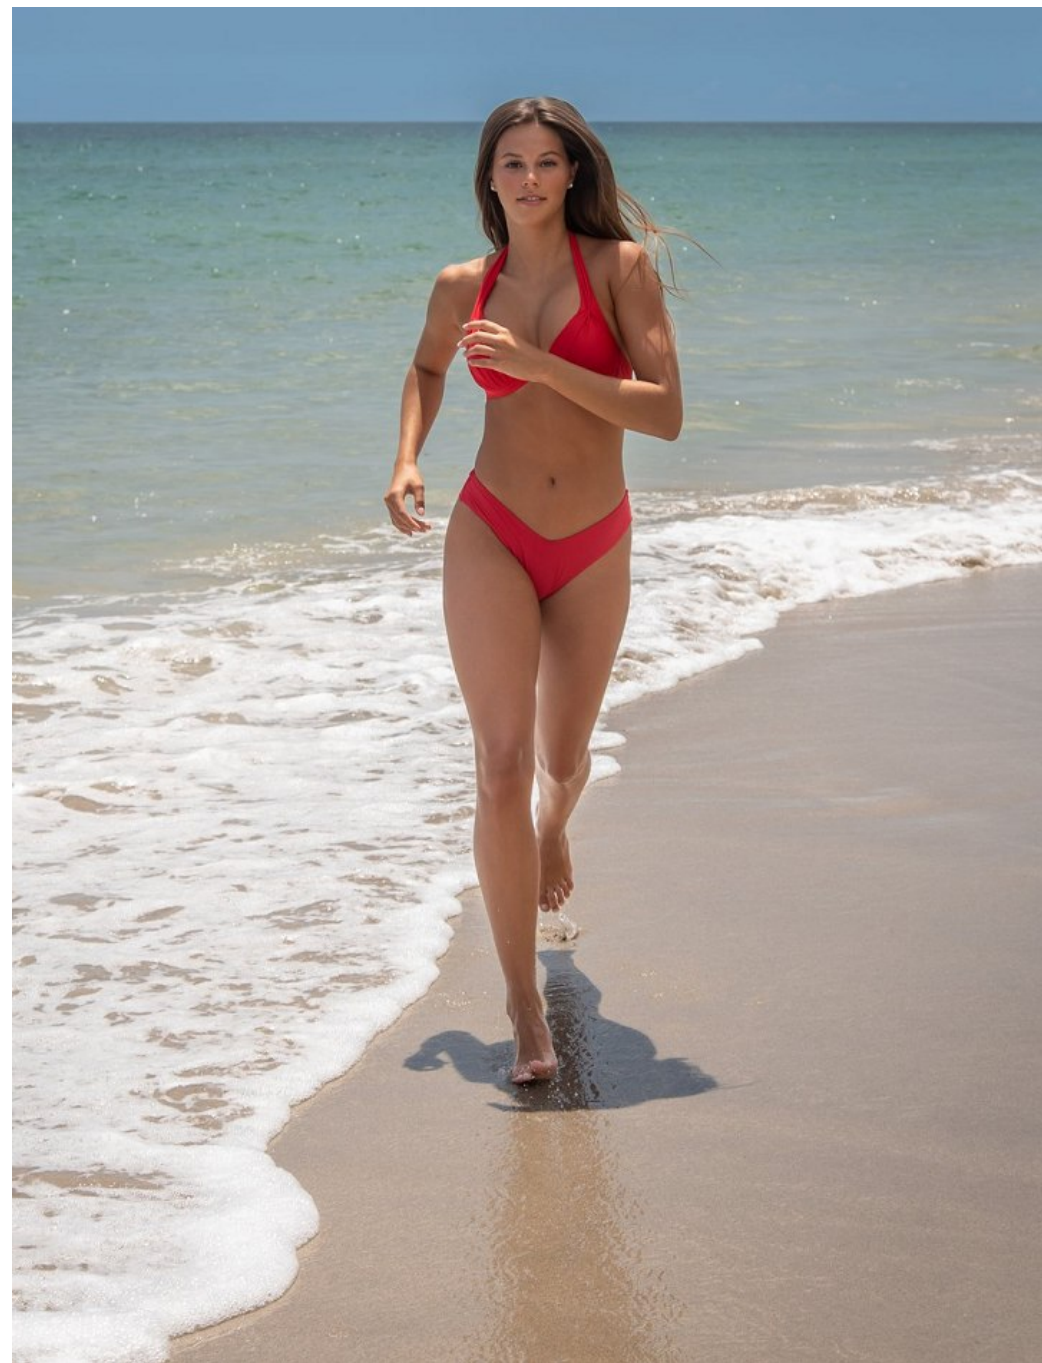

Aiyana Clemens Height 5'9" | 175cm Bust 34" | 86cm Waist 25" | 64cm Hips 36" | 91cm
Dress 2-4 US | 32-34 EU Shoe 9 US | 40 EU Hair Brown Eyes Brown