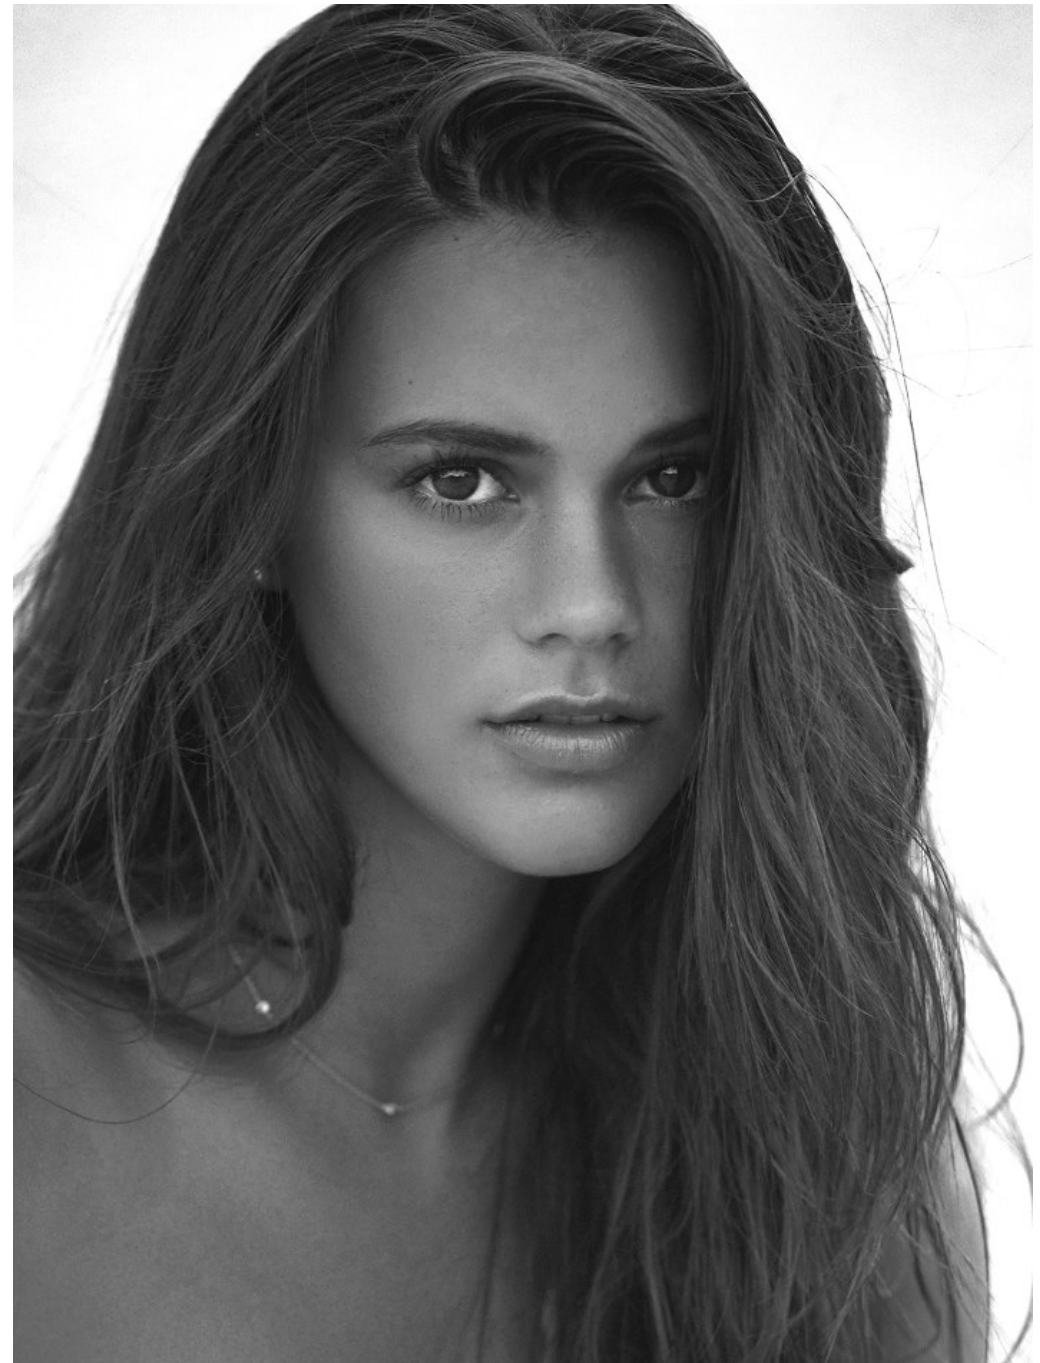

Aiyana Clemens Height 5'9" | 175cm Bust 34" | 86cm Waist 25" | 64cm Hips 36" | 91cm
Dress 2-4 US | 32-34 EU Shoe 9 US | 40 EU Hair Brown Eyes Brown

Aiyana Clemens Height 5'9" | 175cm Bust 34" | 86cm Waist 25" | 64cm Hips 36" | 91cm
Dress 2-4 US | 32-34 EU Shoe 9 US | 40 EU Hair Brown Eyes Brown