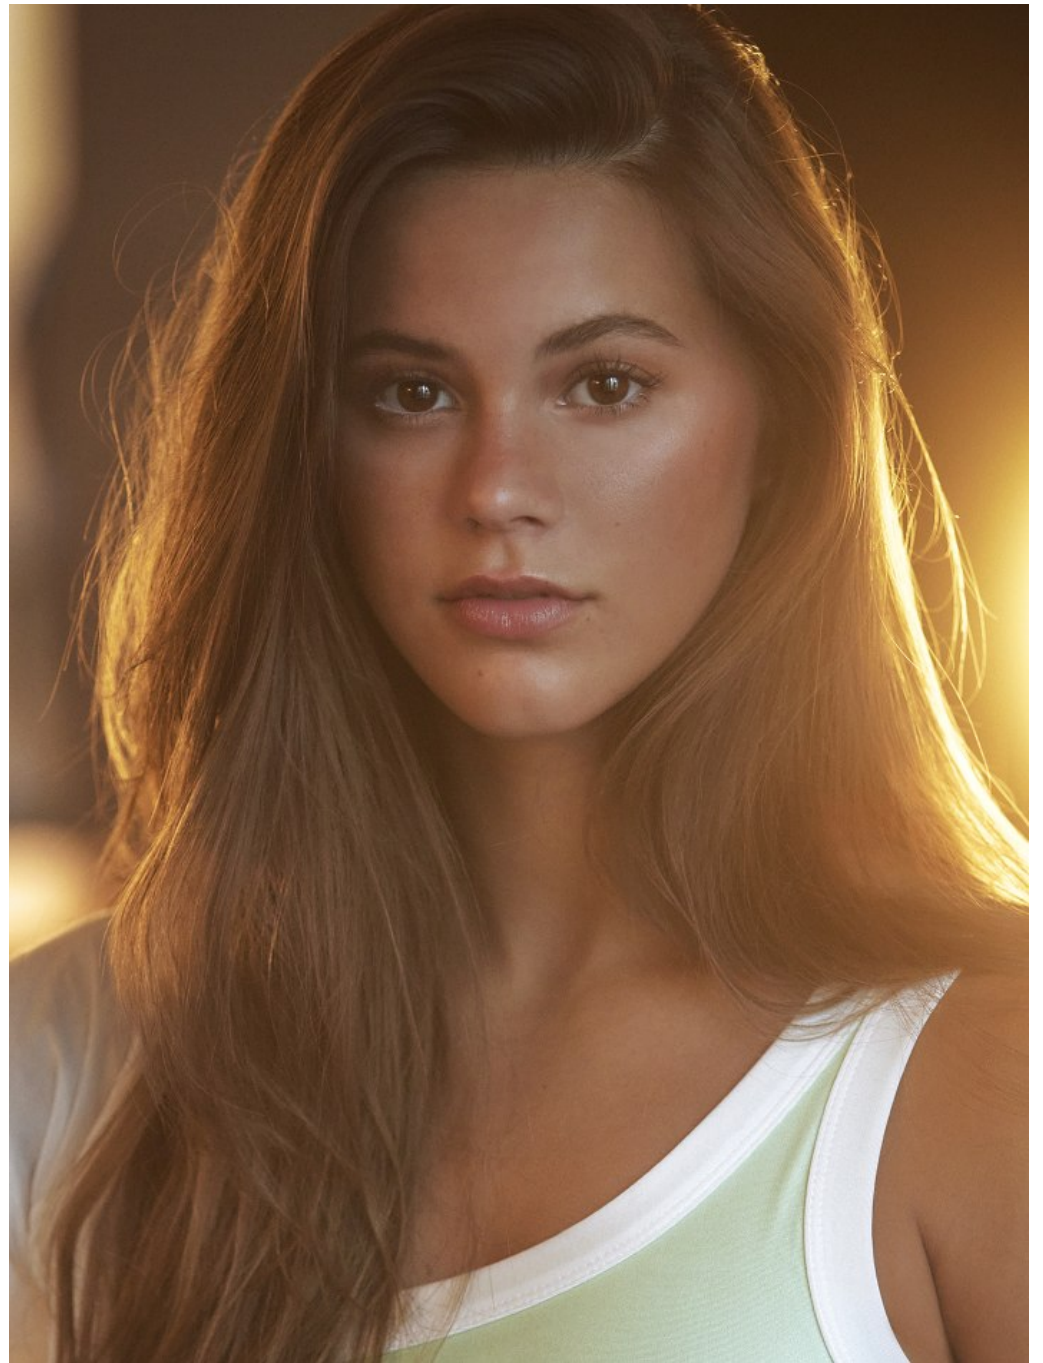

Aiyana Clemens   Height 5'9" | 175cm   Bust 34" | 86cm   Waist 25" | 64cm   Hips 36" | 91cm
Dress 2-4 US | 32-34 EU   Shoe 9 US | 40 EU   Hair Brown   Eyes Brown