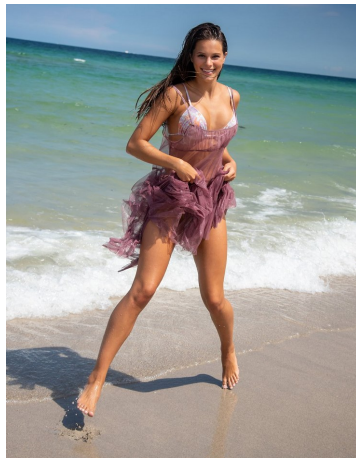

Aiyana Clemens    Height 5'9" | 175cm    Bust 34" | 86cm    Waist 25" | 64cm    Hips 36" | 91cm  
Dress 2-4 US | 32-34 EU    Shoe 9 US | 40 EU    Hair Brown    Eyes Brown

Aiyana Clemens Height 5'9" | 175cm Bust 34" | 86cm Waist 25" | 64cm Hips 36" | 91cm  
Dress 2-4 US | 32-34 EU Shoe 9 US | 40 EU Hair Brown Eyes Brown

**CGM**  
CAROLINE GLEASON  
MANAGEMENT

Aiyana Clemens    Height 5'9" | 175cm    Bust 34" | 86cm    Waist 25" | 64cm    Hips 36" | 91cm  
Dress 2-4 US | 32-34 EU    Shoe 9 US | 40 EU    Hair Brown    Eyes Brown