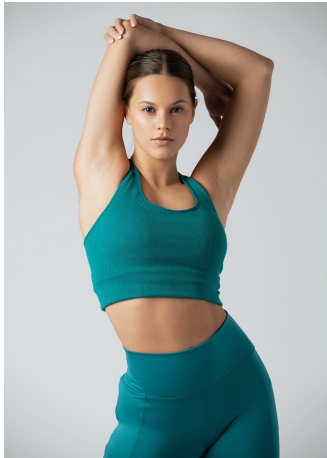

Aiyana Clemens    Height 5'9" | 175cm    Bust 34" | 86cm    Waist 25" | 64cm    Hips 36" | 91cm  
Dress 2-4 US | 32-34 EU    Shoe 9 US | 40 EU    Hair Brown    Eyes Brown

Aiyana Clemens Height 5'9" | 175cm Bust 34" | 86cm Waist 25" | 64cm Hips 36" | 91cm  
Dress 2-4 US | 32-34 EU Shoe 9 US | 40 EU Hair Brown Eyes Brown

**CGM**  
CAROLINE GLEASON  
MANAGEMENT

Aiyana Clemens    Height 5'9" | 175cm    Bust 34" | 86cm    Waist 25" | 64cm    Hips 36" | 91cm  
Dress 2-4 US | 32-34 EU    Shoe 9 US | 40 EU    Hair Brown    Eyes Brown

Aiyana Clemens Height 5'9" | 175cm Bust 34" | 86cm Waist 25" | 64cm Hips 36" | 91cm  
Dress 2-4 US | 32-34 EU Shoe 9 US | 40 EU Hair Brown Eyes Brown