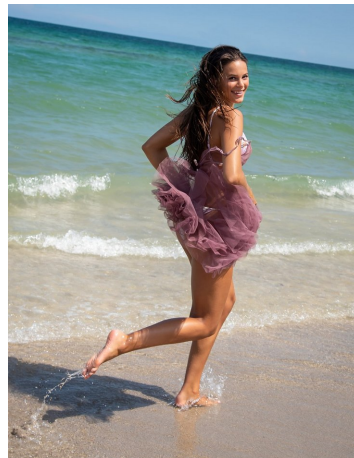

Aiyana Clemens    Height 5'9" | 175cm    Bust 34" | 86cm    Waist 25" | 64cm    Hips 36" | 91cm  
Dress 2-4 US | 32-34 EU    Shoe 9 US | 40 EU    Hair Brown    Eyes Brown

Aiyana Clemens Height 5'9" | 175cm Bust 34" | 86cm Waist 25" | 64cm Hips 36" | 91cm  
Dress 2-4 US | 32-34 EU Shoe 9 US | 40 EU Hair Brown Eyes Brown

**CGM**  
CAROLINE GLEASON  
MANAGEMENT

Aiyana Clemens    Height 5'9" | 175cm    Bust 34" | 86cm    Waist 25" | 64cm    Hips 36" | 91cm  
Dress 2-4 US | 32-34 EU    Shoe 9 US | 40 EU    Hair Brown    Eyes Brown