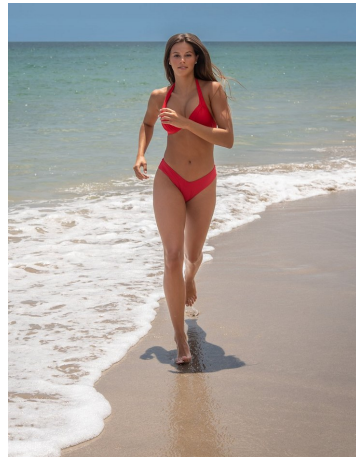

Aiyana Clemens    Height 5'9" | 175cm    Bust 34" | 86cm    Waist 25" | 64cm    Hips 36" | 91cm  
Dress 2-4 US | 32-34 EU    Shoe 9 US | 40 EU    Hair Brown    Eyes Brown

Aiyana Clemens Height 5'9" | 175cm Bust 34" | 86cm Waist 25" | 64cm Hips 36" | 91cm  
Dress 2-4 US | 32-34 EU Shoe 9 US | 40 EU Hair Brown Eyes Brown

**CGM**  
CAROLINE GLEASON  
MANAGEMENT

Aiyana Clemens    Height 5'9" | 175cm    Bust 34" | 86cm    Waist 25" | 64cm    Hips 36" | 91cm  
Dress 2-4 US | 32-34 EU    Shoe 9 US | 40 EU    Hair Brown    Eyes Brown

Aiyana Clemens Height 5'9" | 175cm Bust 34" | 86cm Waist 25" | 64cm Hips 36" | 91cm  
Dress 2-4 US | 32-34 EU Shoe 9 US | 40 EU Hair Brown Eyes Brown