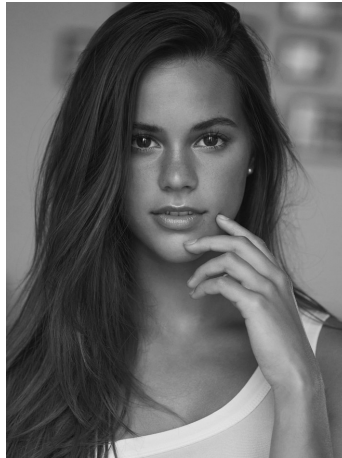

Aiyana Clemens    Height 5'9" | 175cm    Bust 34" | 86cm    Waist 25" | 64cm    Hips 36" | 91cm  
Dress 2-4 US | 32-34 EU    Shoe 9 US | 40 EU    Hair Brown    Eyes Brown

Aiyana Clemens Height 5'9" | 175cm Bust 34" | 86cm Waist 25" | 64cm Hips 36" | 91cm  
Dress 2-4 US | 32-34 EU Shoe 9 US | 40 EU Hair Brown Eyes Brown

**CGM**  
CAROLINE GLEASON  
MANAGEMENT

Aiyana Clemens    Height 5'9" | 175cm    Bust 34" | 86cm    Waist 25" | 64cm    Hips 36" | 91cm  
Dress 2-4 US | 32-34 EU    Shoe 9 US | 40 EU    Hair Brown    Eyes Brown