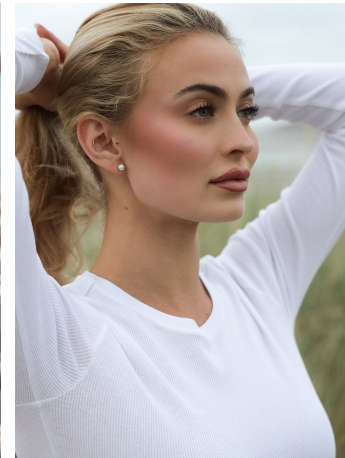

Lauren Lich Height 5'7.5" | 171cm Bust 34" | 86cm Waist 25" | 63cm Hips 36" | 91cm  
Dress 2-4 US | 32-34 EU Shoe 8.5 US | 39.5 EU Hair Blonde Eyes Green

Lauren Lich Height 5'7.5" | 171cm Bust 34" | 86cm Waist 25" | 63cm Hips 36" | 91cm  
Dress 2-4 US | 32-34 EU Shoe 8.5 US | 39.5 EU Hair Blonde Eyes Green

Lauren Lich   Height 5'7.5" | 171cm   Bust 34" | 86cm   Waist 25" | 63cm   Hips 36" | 91cm  
Dress 2-4 US | 32-34 EU   Shoe 8.5 US | 39.5 EU   Hair Blonde   Eyes Green