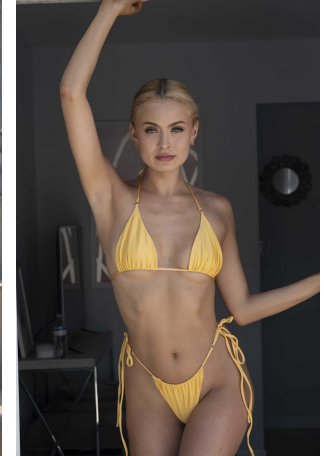

Lauren Lich Height 5'7.5" | 171cm Bust 34" | 86cm Waist 25" | 63cm Hips 36" | 91cm  
Dress 2-4 US | 32-34 EU Shoe 8.5 US | 39.5 EU Hair Blonde Eyes Green

Lauren Lich Height 5'7.5" | 171cm Bust 34" | 86cm Waist 25" | 63cm Hips 36" | 91cm  
Dress 2-4 US | 32-34 EU Shoe 8.5 US | 39.5 EU Hair Blonde Eyes Green

Lauren Lich   Height 5'7.5" | 171cm   Bust 34" | 86cm   Waist 25" | 63cm   Hips 36" | 91cm  
Dress 2-4 US | 32-34 EU   Shoe 8.5 US | 39.5 EU   Hair Blonde   Eyes Green