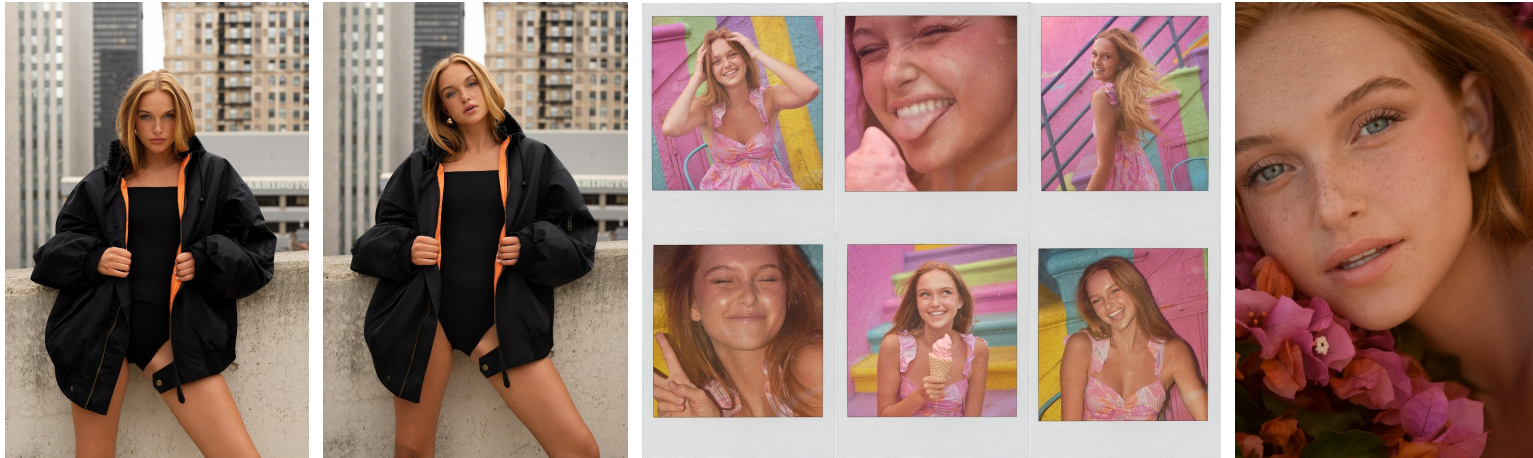

Hailey Van Horn Height 5'8" | 173cm Bust 32" | 81cm Waist 25" | 63cm Hips 34" | 86cm
 Dress 2 US | 32 EU Shoe 8 US | 39 EU Hair Red Eyes Blue

Hailey Van Horn Height 5'8" | 173cm Bust 32" | 81cm Waist 25" | 63cm Hips 34" | 86cm
Dress 2 US | 32 EU Shoe 8 US | 39 EU Hair Red Eyes Blue