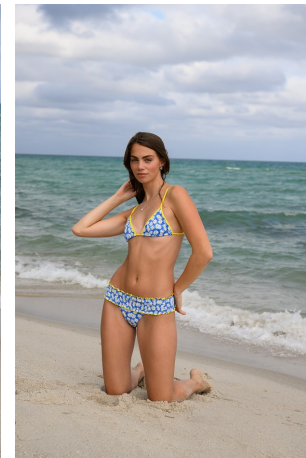

Avery Lundgren Height 5'8.5" | 174cm Bust 31" | 79cm Waist 26" | 66cm Hips 35" | 89cm
 Dress 0-2 US | 30-32 EU Shoe 9 US | 40 EU Hair Brown Eyes Green

Avery Lundgren Height 5'8.5" | 174cm Bust 31" | 79cm Waist 26" | 66cm Hips 35" | 89cm
Dress 0-2 US | 30-32 EU Shoe 9 US | 40 EU Hair Brown Eyes Green