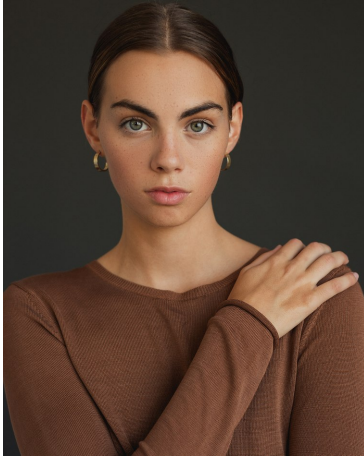

Avery Lundgren Height 5'8.5" | 174cm Bust 31" | 79cm Waist 26" | 66cm Hips 35" | 89cm
 Dress 0-2 US | 30-32 EU Shoe 9 US | 40 EU Hair Brown Eyes Green

Avery Lundgren Height 5'8.5" | 174cm Bust 31" | 79cm Waist 26" | 66cm Hips 35" | 89cm
Dress 0-2 US | 30-32 EU Shoe 9 US | 40 EU Hair Brown Eyes Green