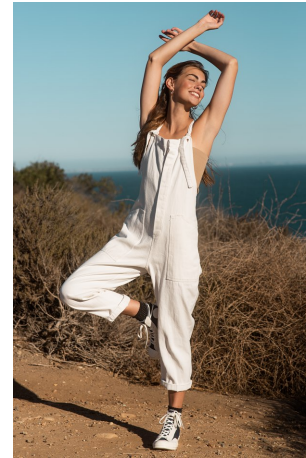

Avery Lundgren Height 5'8.5" | 174cm Bust 31" | 79cm Waist 26" | 66cm Hips 35" | 89cm
 Dress 0-2 US | 30-32 EU Shoe 9 US | 40 EU Hair Brown Eyes Green

Avery Lundgren Height 5'8.5" | 174cm Bust 31" | 79cm Waist 26" | 66cm Hips 35" | 89cm
Dress 0-2 US | 30-32 EU Shoe 9 US | 40 EU Hair Brown Eyes Green