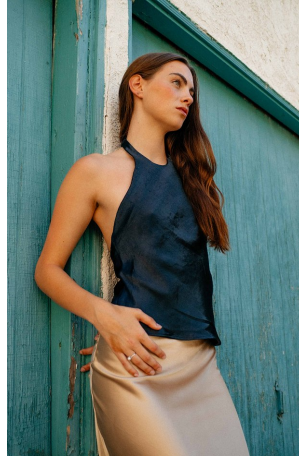

Avery Lundgren Height 5'8.5" | 174cm Bust 31" | 79cm Waist 26" | 66cm Hips 35" | 89cm
 Dress 0-2 US | 30-32 EU Shoe 9 US | 40 EU Hair Brown Eyes Green

Avery Lundgren Height 5'8.5" | 174cm Bust 31" | 79cm Waist 26" | 66cm Hips 35" | 89cm
Dress 0-2 US | 30-32 EU Shoe 9 US | 40 EU Hair Brown Eyes Green